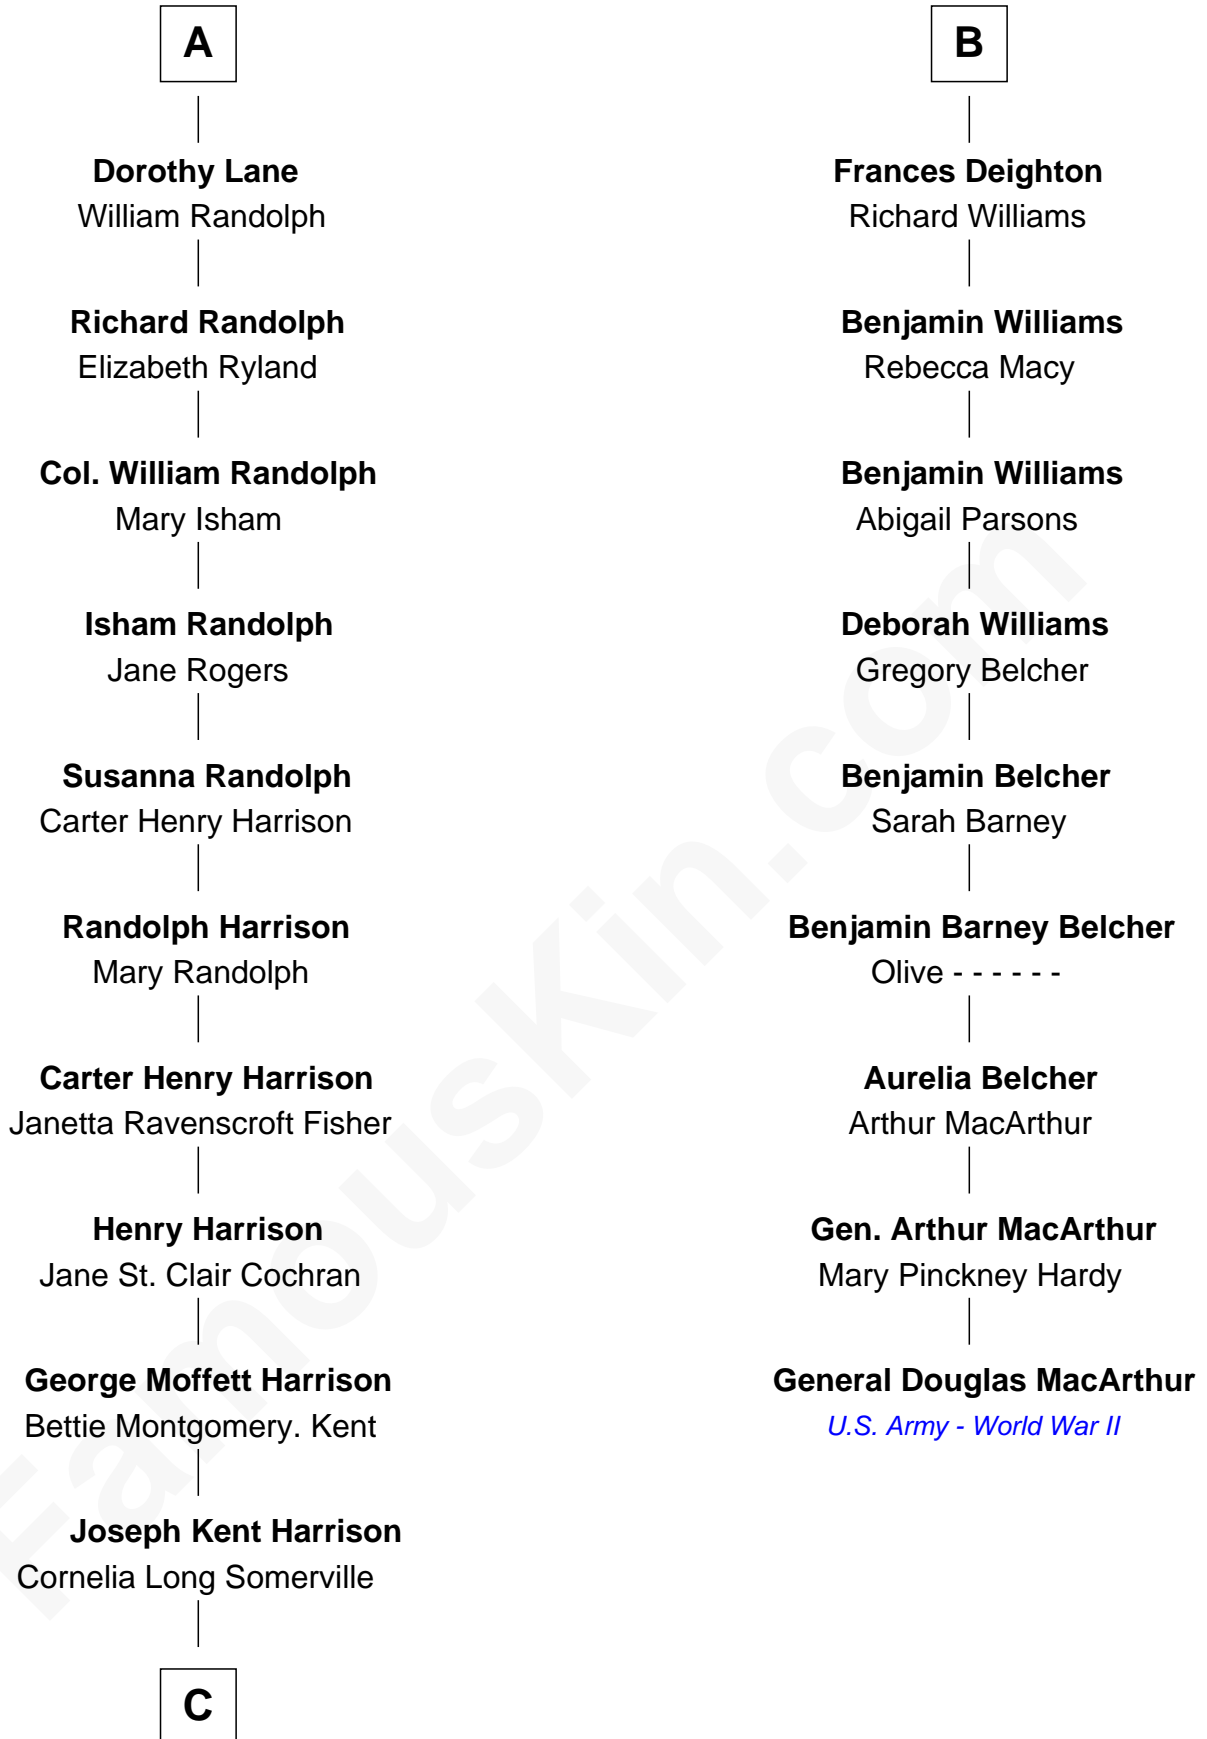

FamousKin.com
Relationship Chart of
Edward Norton
Movie Actor

15th cousin 4 times removed of
General Douglas MacArthur
U.S. Army - World War II

C

Betty Kent Harrison
Edward Mower Norton

Edward Mower Norton
Lydia Robinson Rouse

Edward Norton
Movie Actor

FamousKin.com