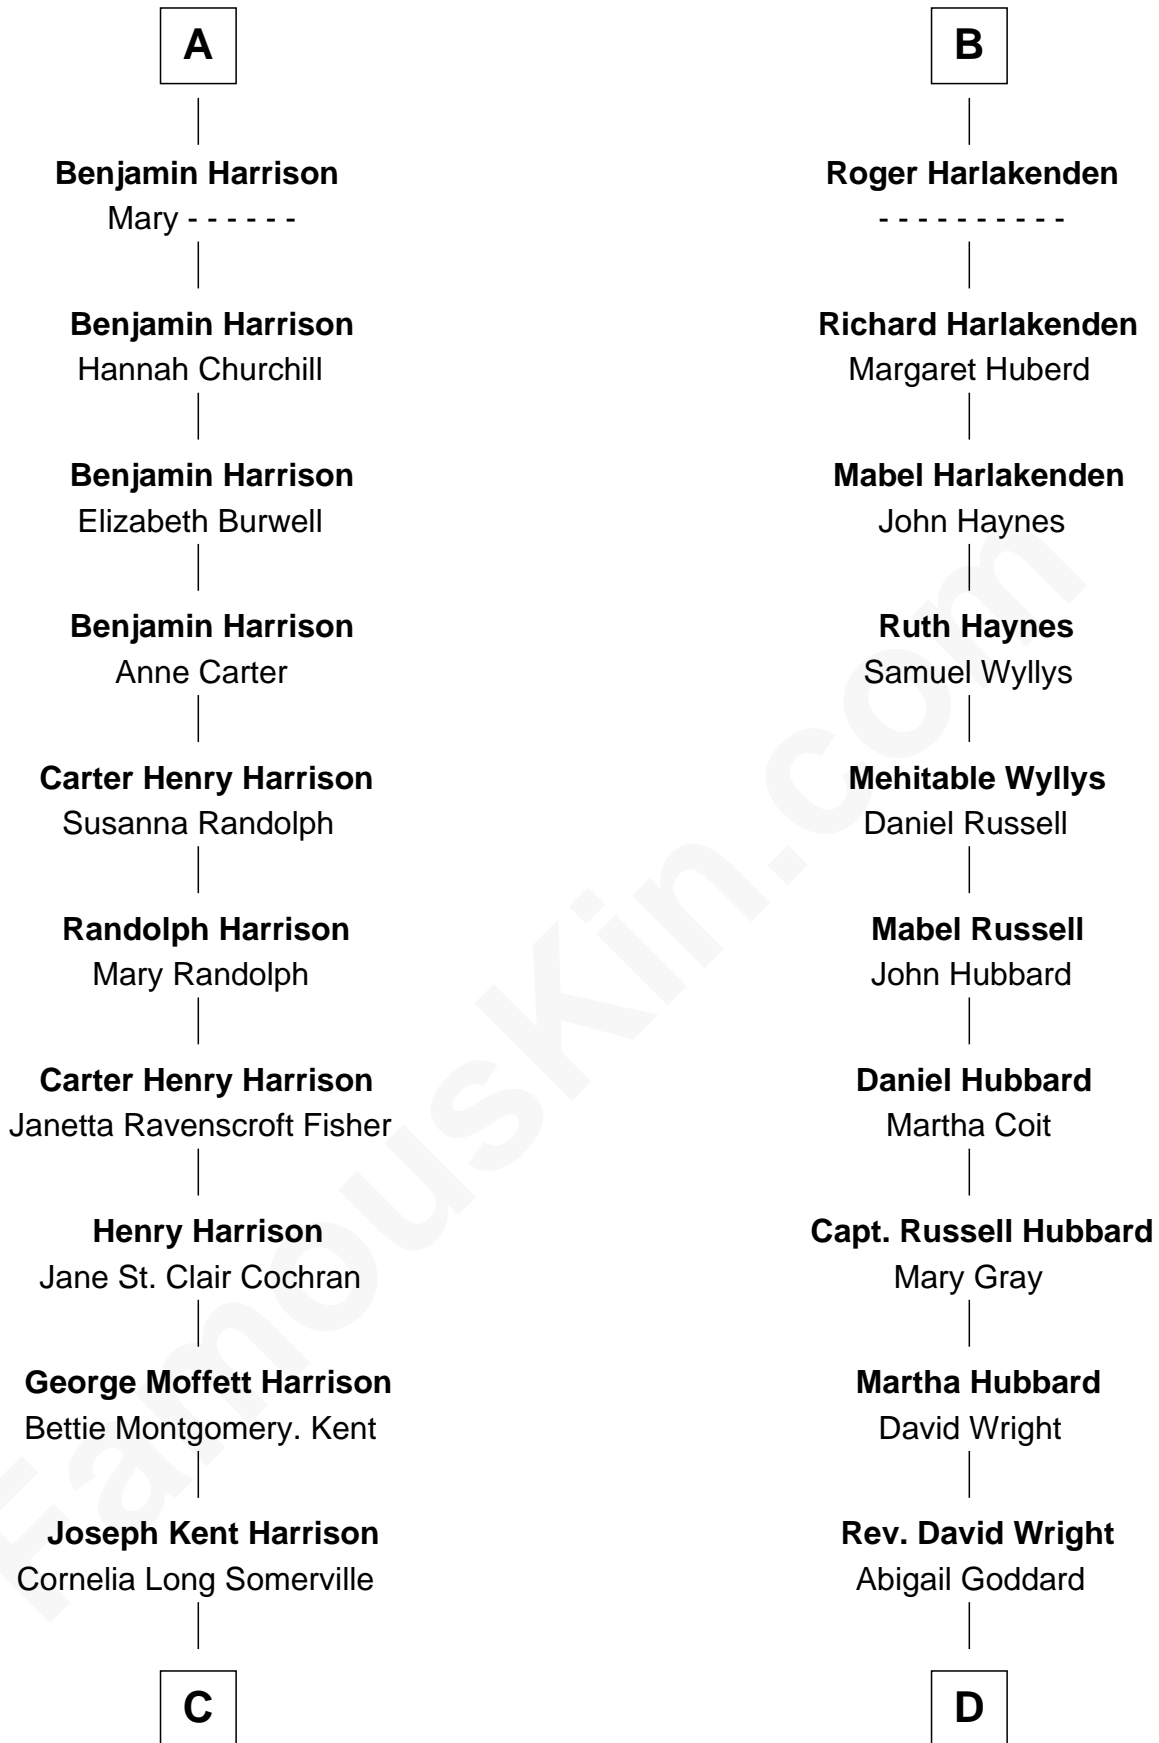

FamousKin.com Relationship Chart of

Edward Norton

Movie Actor

18th cousin 1 time removed of

Frank Lloyd Wright

American Architect

Margaret de Stafford

Sir Ralph Neville

C

Betty Kent Harrison
Edward Mower Norton

Edward Mower Norton
Lydia Robinson Rouse

Edward Norton
Movie Actor

D

William Carey Wright
Anna Lloyd Jones

Frank Lloyd Wright
American Architect

FamousKin.com