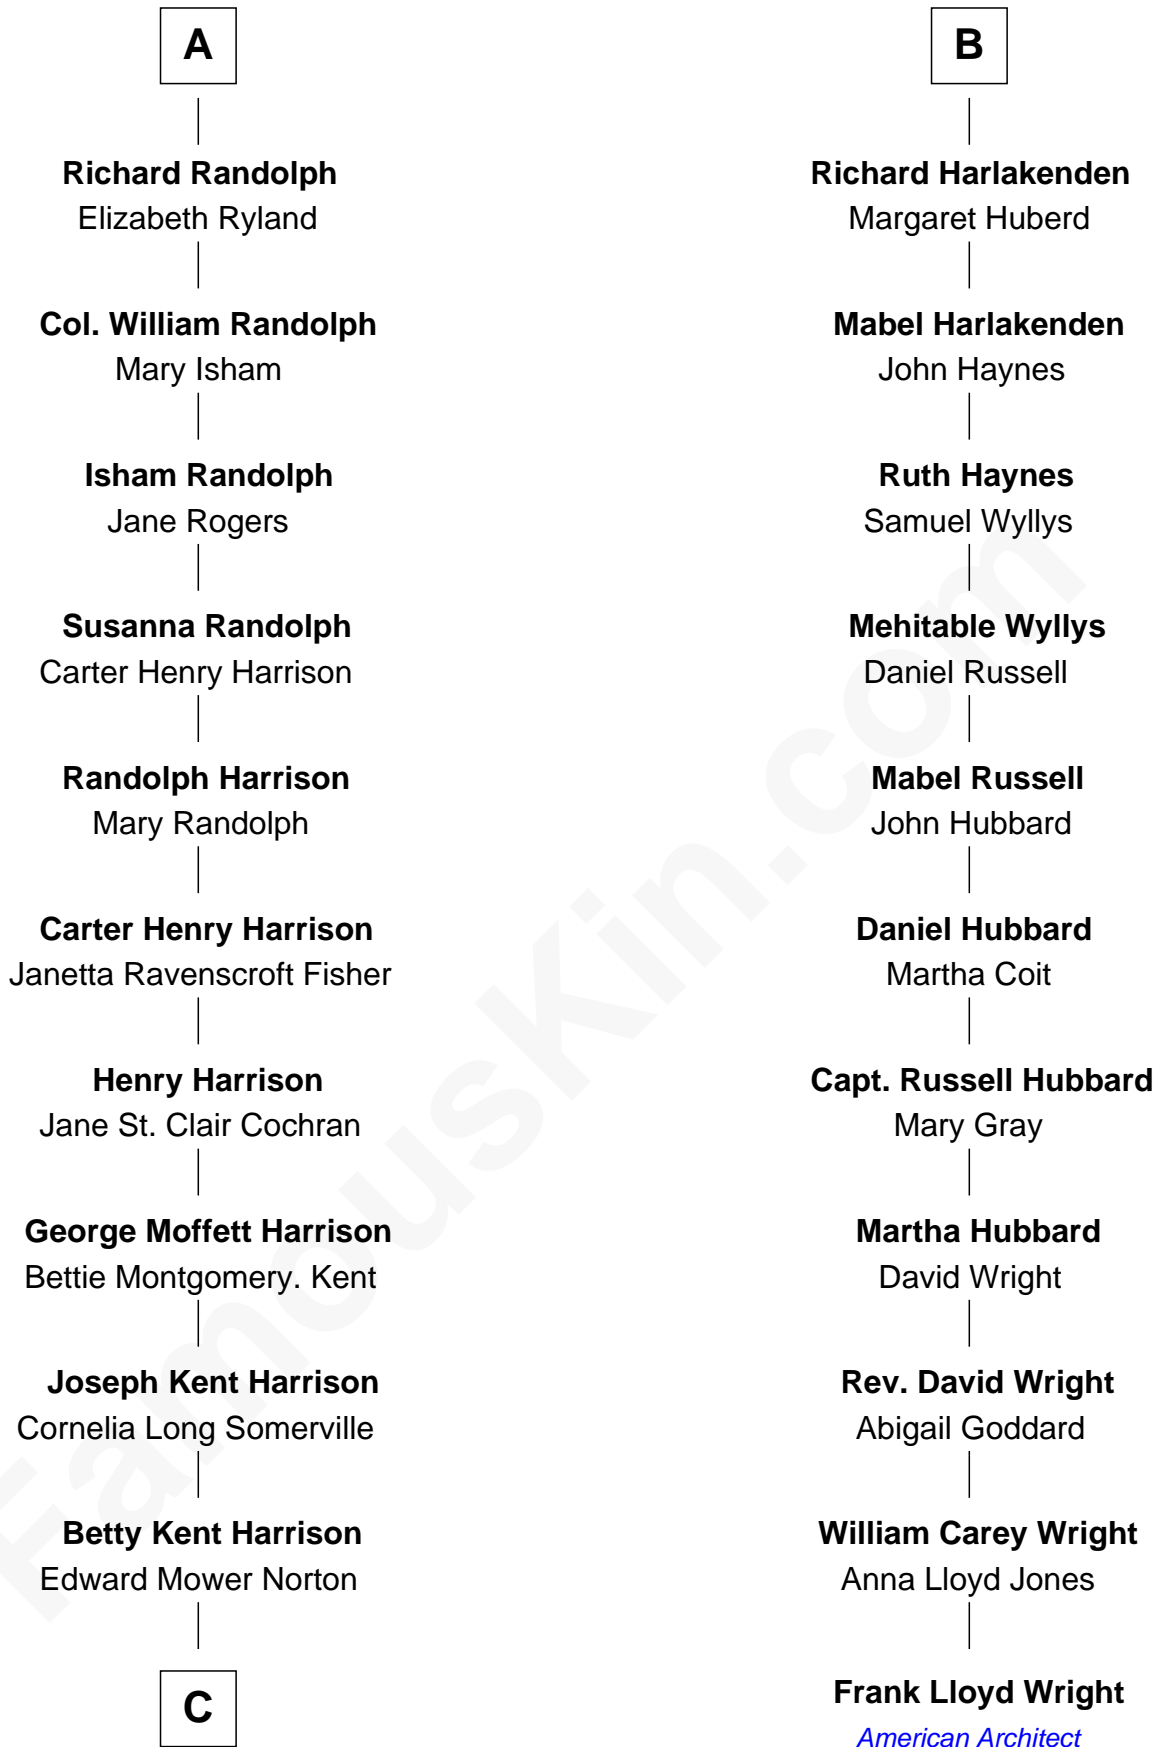

# FamousKin.com Relationship Chart of

**Edward Norton**

*Movie Actor*

17th cousin 1 time removed of

**Frank Lloyd Wright**

*American Architect*

**Sir Ralph Neville**

Joan Beaufort

C

Edward Mower Norton  
Lydia Robinson Rouse

Edward Norton  
*Movie Actor*

FamousKin.com