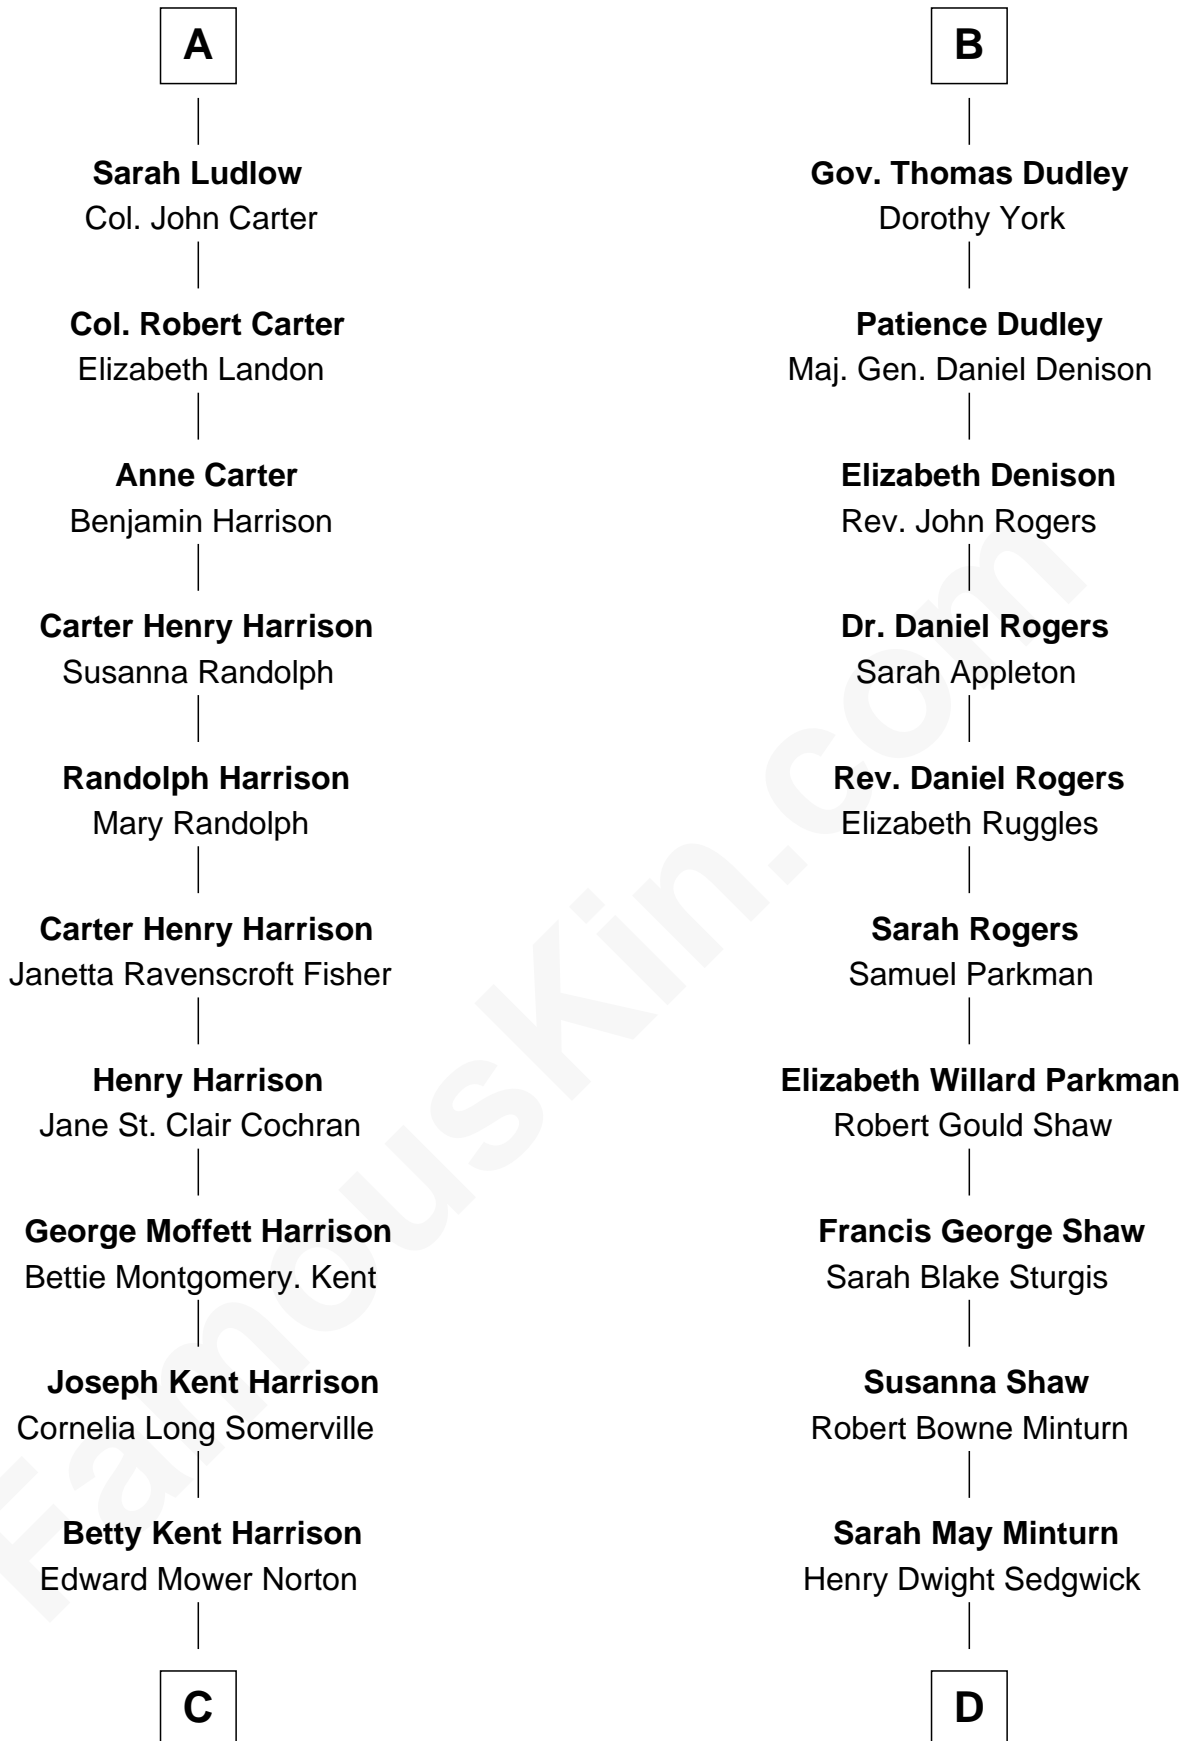

FamousKin.com Relationship Chart of

Edward Norton

Movie Actor

18th cousin 1 time removed of

Kyra Sedgwick

TV and Movie Actress

Sir Walter Blount

Sancha de Ayala

Cecily Grey

Sir Henry Dudley

- - - - - Ashton

Probable

Roger Dudley

Susanna Thorne

B

C

Edward Mower Norton

Lydia Robinson Rouse

Edward Norton

Movie Actor

D

Robert Minturn Sedgwick

Helen Peabody

Henry Dwight Sedgwick