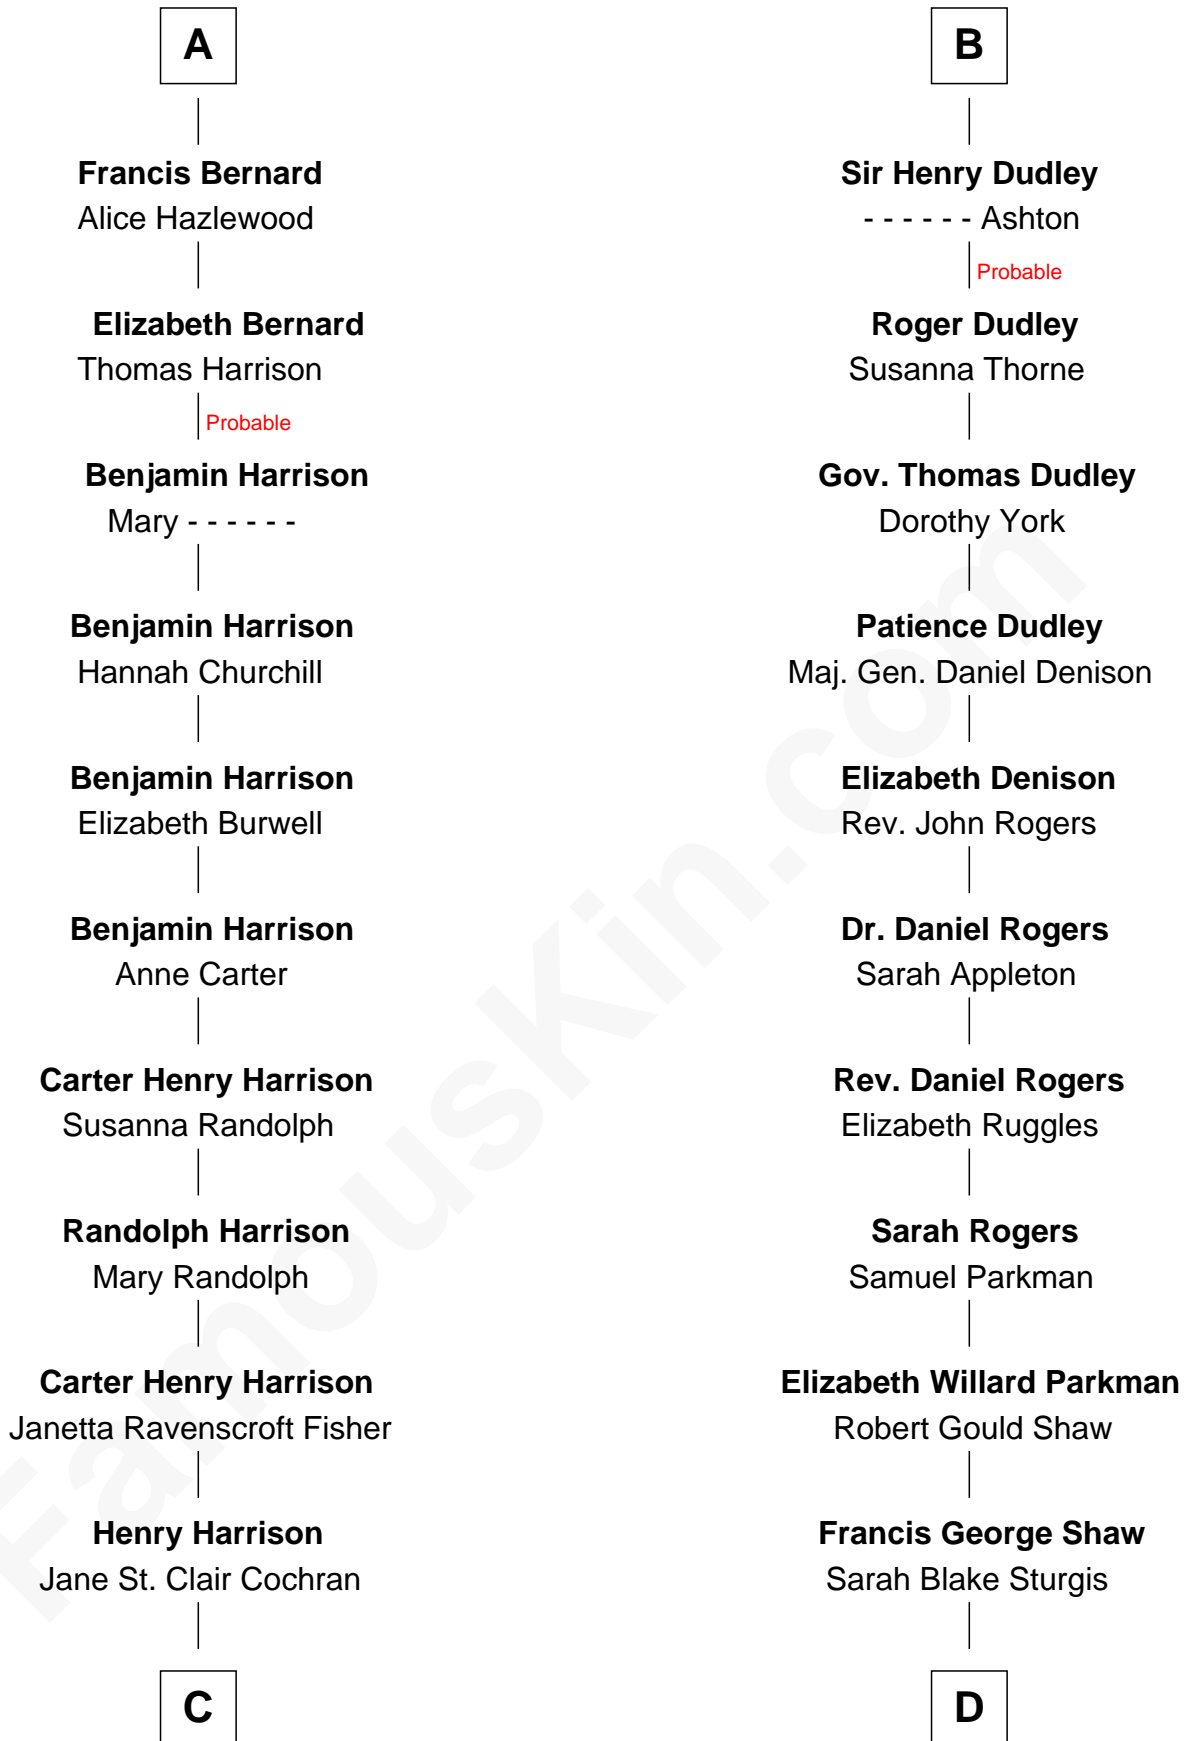

FamousKin.com

Relationship Chart of

Edward Norton

Movie Actor

21st cousin of

Kyra Sedgwick

TV and Movie Actress

Sir William de Ros
Margery de Badlesmere

C

George Moffett Harrison

Bettie Montgomery. Kent

Joseph Kent Harrison

Cornelia Long Somerville

Betty Kent Harrison

Edward Mower Norton

Edward Mower Norton

Lydia Robinson Rouse

Edward Norton

Movie Actor

D

Susanna Shaw

Robert Bowne Minturn

Sarah May Minturn

Henry Dwight Sedgwick