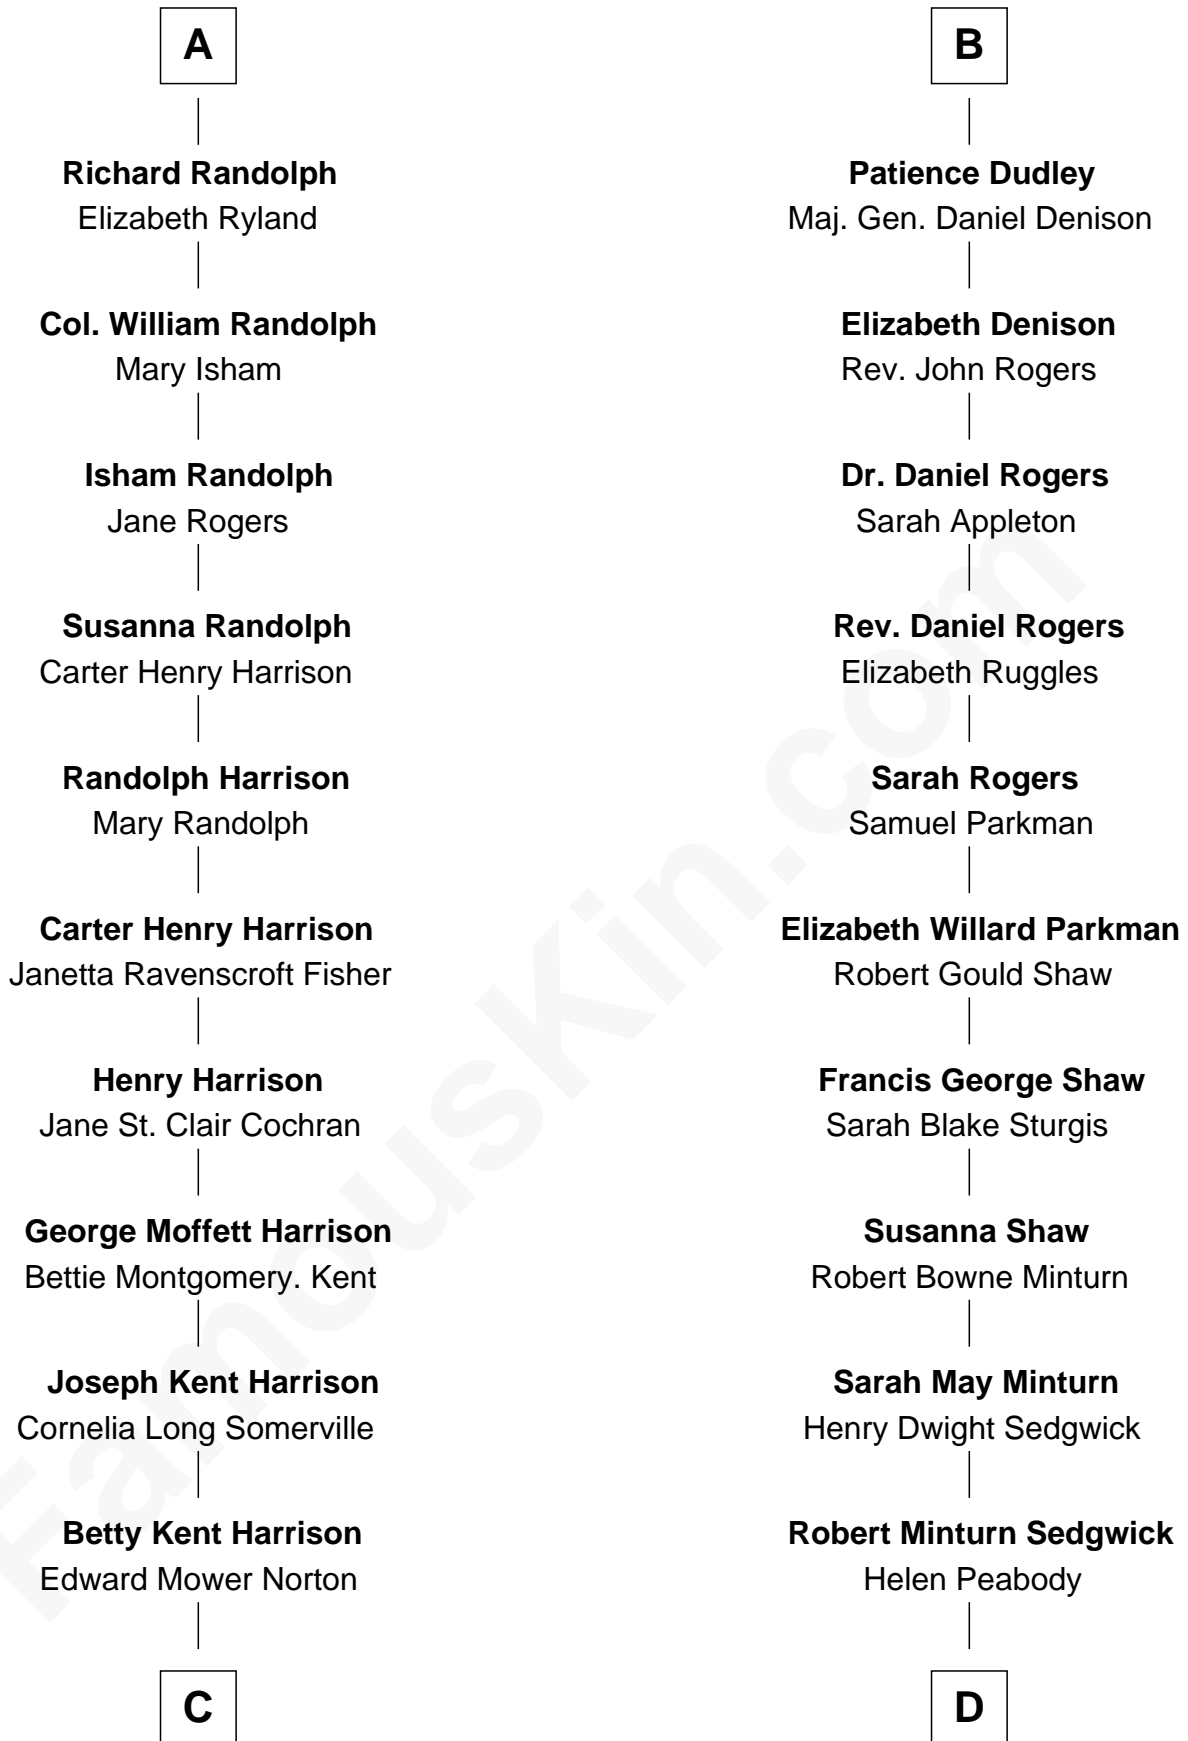

FamousKin.com Relationship Chart of

Edward Norton

Movie Actor

18th cousin of

Kyra Sedgwick

TV and Movie Actress

Sir Ralph Neville

Joan Beaufort

C

Edward Mower Norton
Lydia Robinson Rouse

Edward Norton
Movie Actor

D

Henry Dwight Sedgwick
Patricia Ann Rosenwald

Kyra Sedgwick
TV and Movie Actress

FamousKin.com