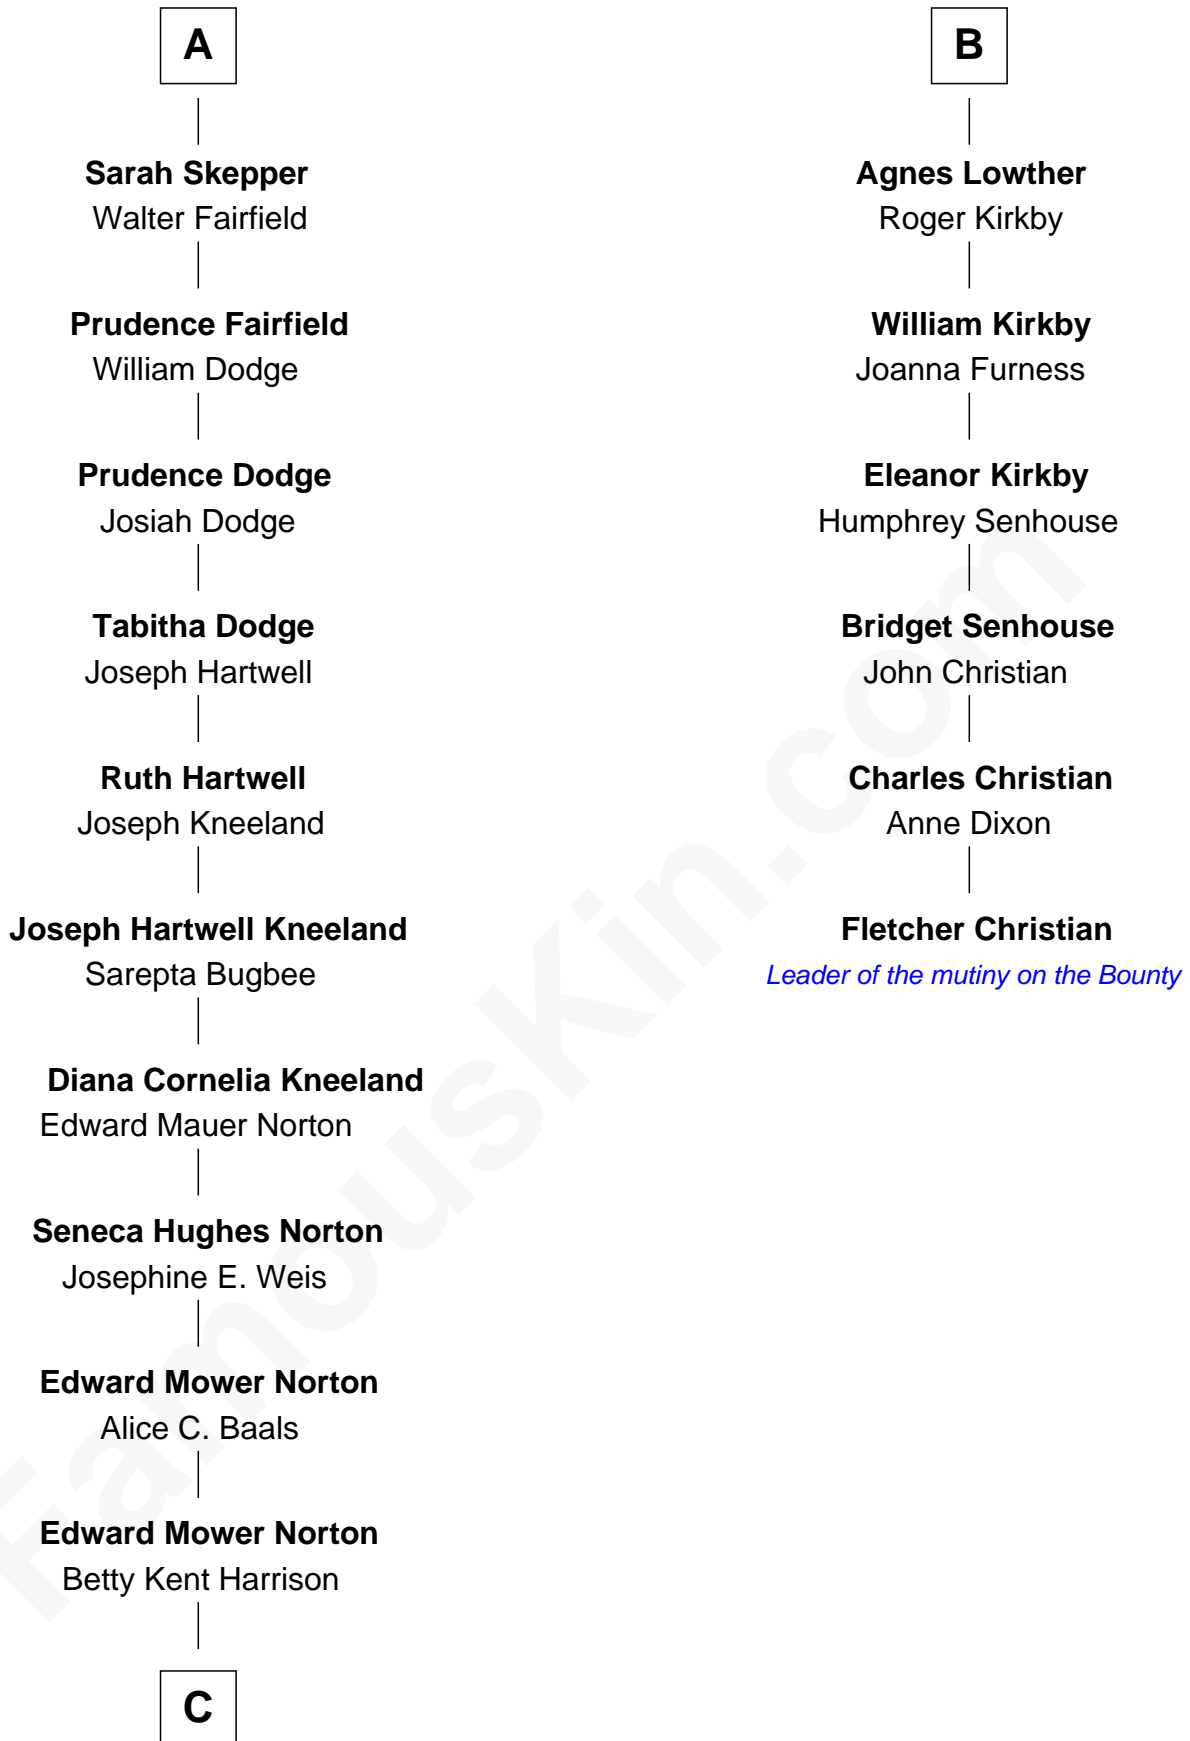

# FamousKin.com Relationship Chart of

**Edward Norton**

*Movie Actor*

12th cousin 6 times removed of

**Fletcher Christian**

*Leader of the mutiny on the Bounty*

**Sir John Clifford**

Elizabeth Percy

**Mary Clifford**  
Sir Philip Wentworth

**Elizabeth Wentworth**  
Sir Martin de la See

**Joan de la See**  
Sir Piers Hildyard

**Isabel Hildyard**  
Ralph Legard

**Joan Ledgard**  
Richard Skepper

**Edward Skepper**  
Mary Robinson

**Rev. William Skepper**  
Sarah Fisher

**A**

**Thomas Clifford**  
Joan Dacre

**John Clifford**  
Margaret Bromflete

**Henry Clifford**  
Florence Pudsey

**Dorothy Clifford**  
Sir Hugh Lowther

**Sir Richard Lowther**  
Frances Middleton

**Sir Christopher Lowther**  
Eleanor Musgrave

**Sir John Lowther**  
Eleanor Fleming

**B**

C

Edward Mower Norton

Lydia Robinson Rouse

Edward Norton

*Movie Actor*