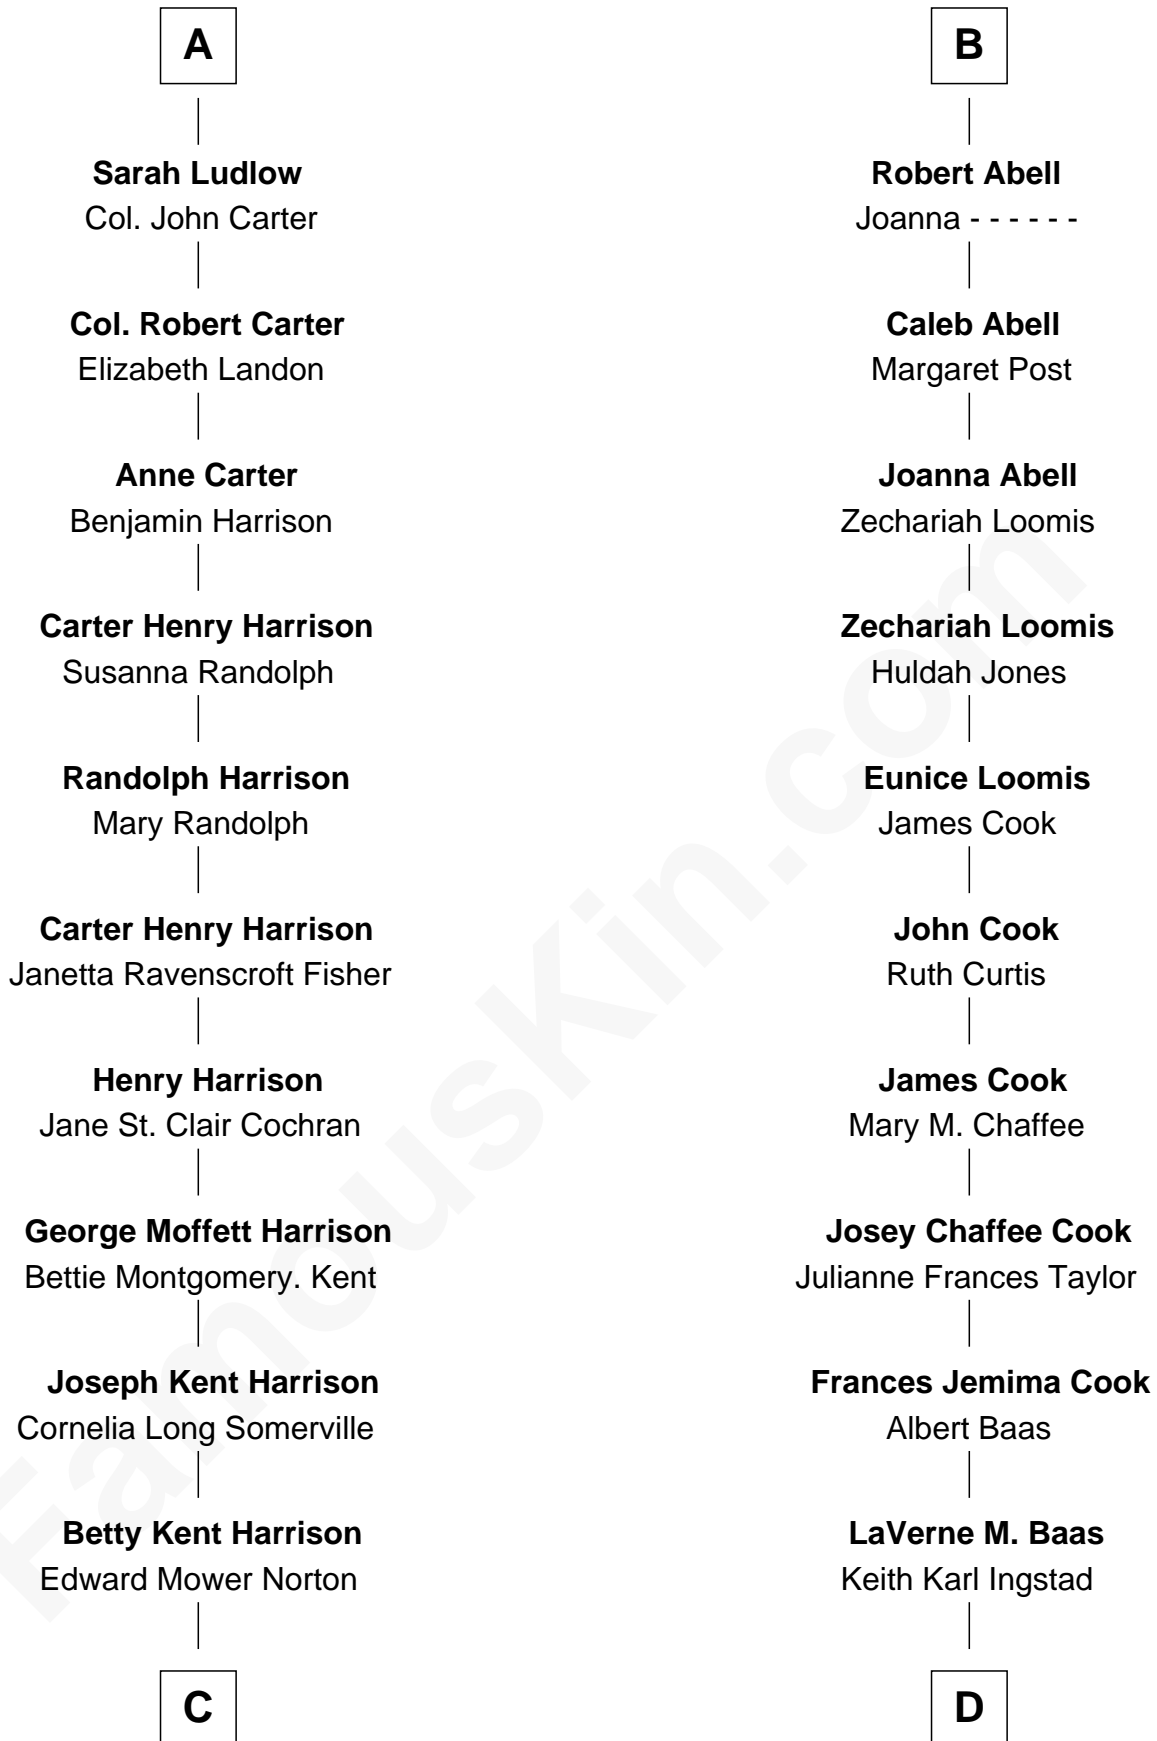

FamousKin.com Relationship Chart of

Edward Norton

Movie Actor

18th cousin of

Amber Stevens West

TV and Movie Actress

Sir Walter Blount

Sancha de Ayala

C

Edward Mower Norton
Lydia Robinson Rouse

Edward Norton
Movie Actor

D

Terry Keith Ingstad
Beverly Jean Cunningham

Amber Stevens West
TV and Movie Actress

FamousKin.com