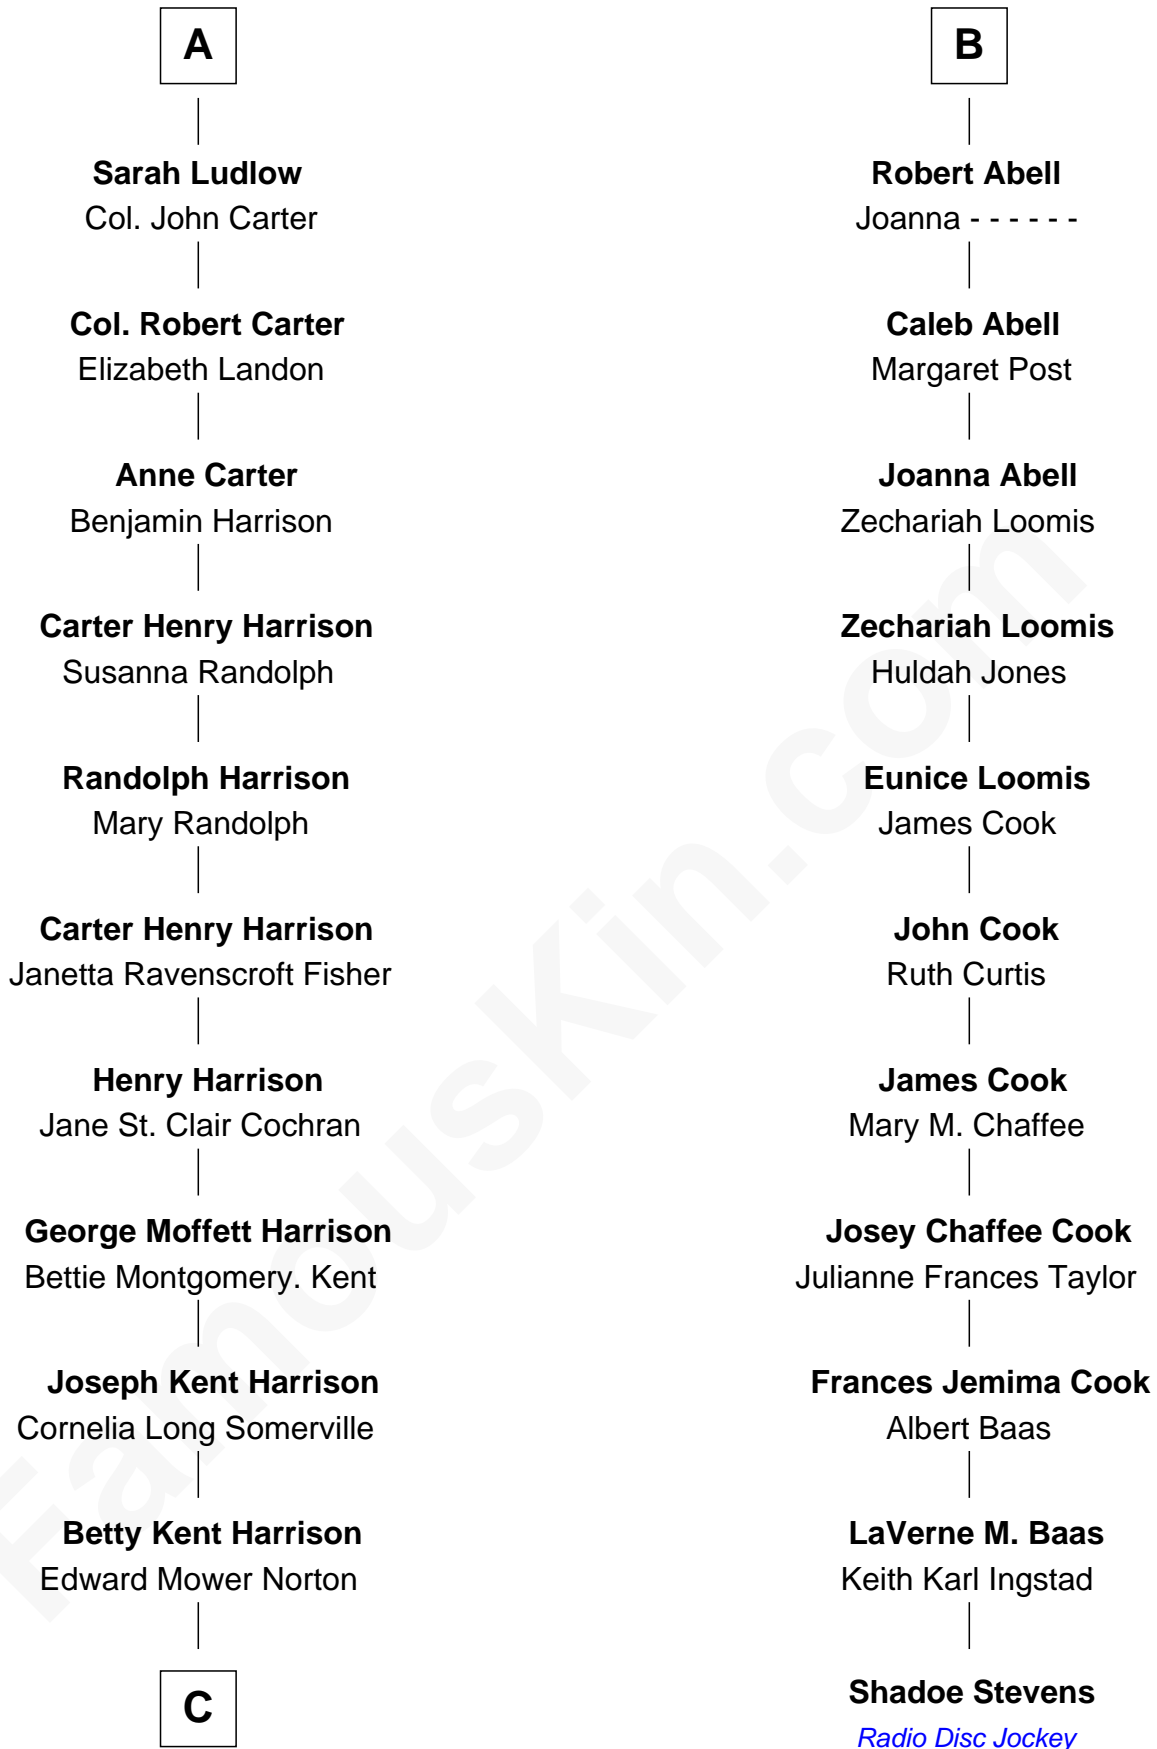

# FamousKin.com Relationship Chart of

**Edward Norton**

*Movie Actor*

17th cousin 1 time removed of

**Shadoe Stevens**

*Radio Disc Jockey*

**Sir Walter Blount**

Sancha de Ayala

**C**

**Edward Mower Norton**

Lydia Robinson Rouse

**Edward Norton**

*Movie Actor*

FamousKin.com