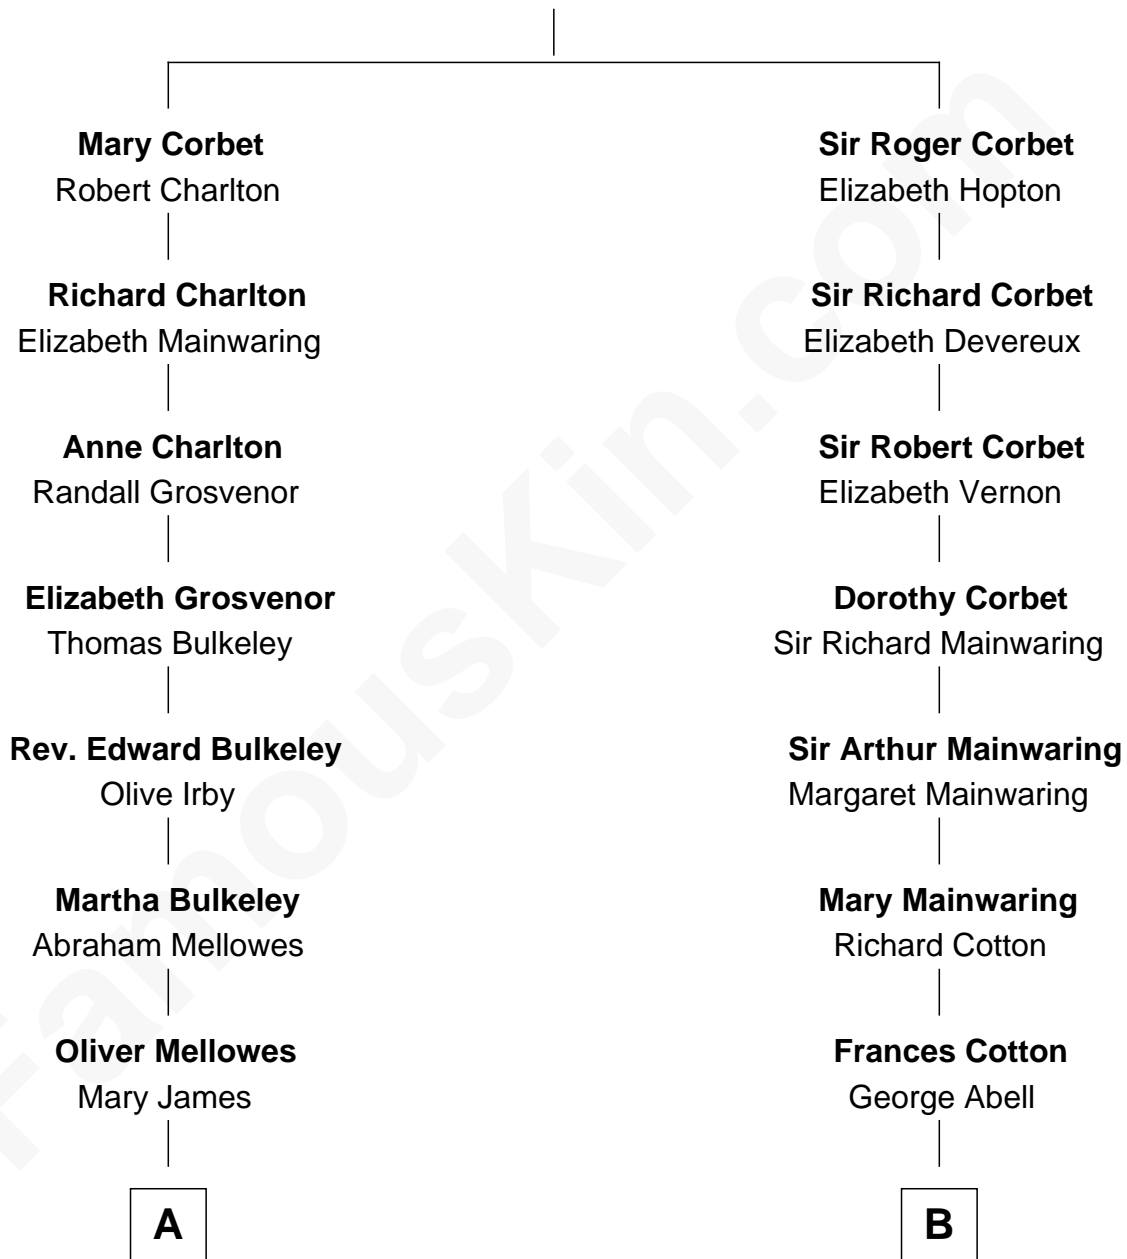

FamousKin.com Relationship Chart of

Edward Norton

Movie Actor

17th cousin 1 time removed of

Shadoe Stevens

Radio Disc Jockey

Sir Robert Corbet

Margaret - - - - -

C

Edward Mower Norton

Lydia Robinson Rouse

Edward Norton

Movie Actor

FamousKin.com