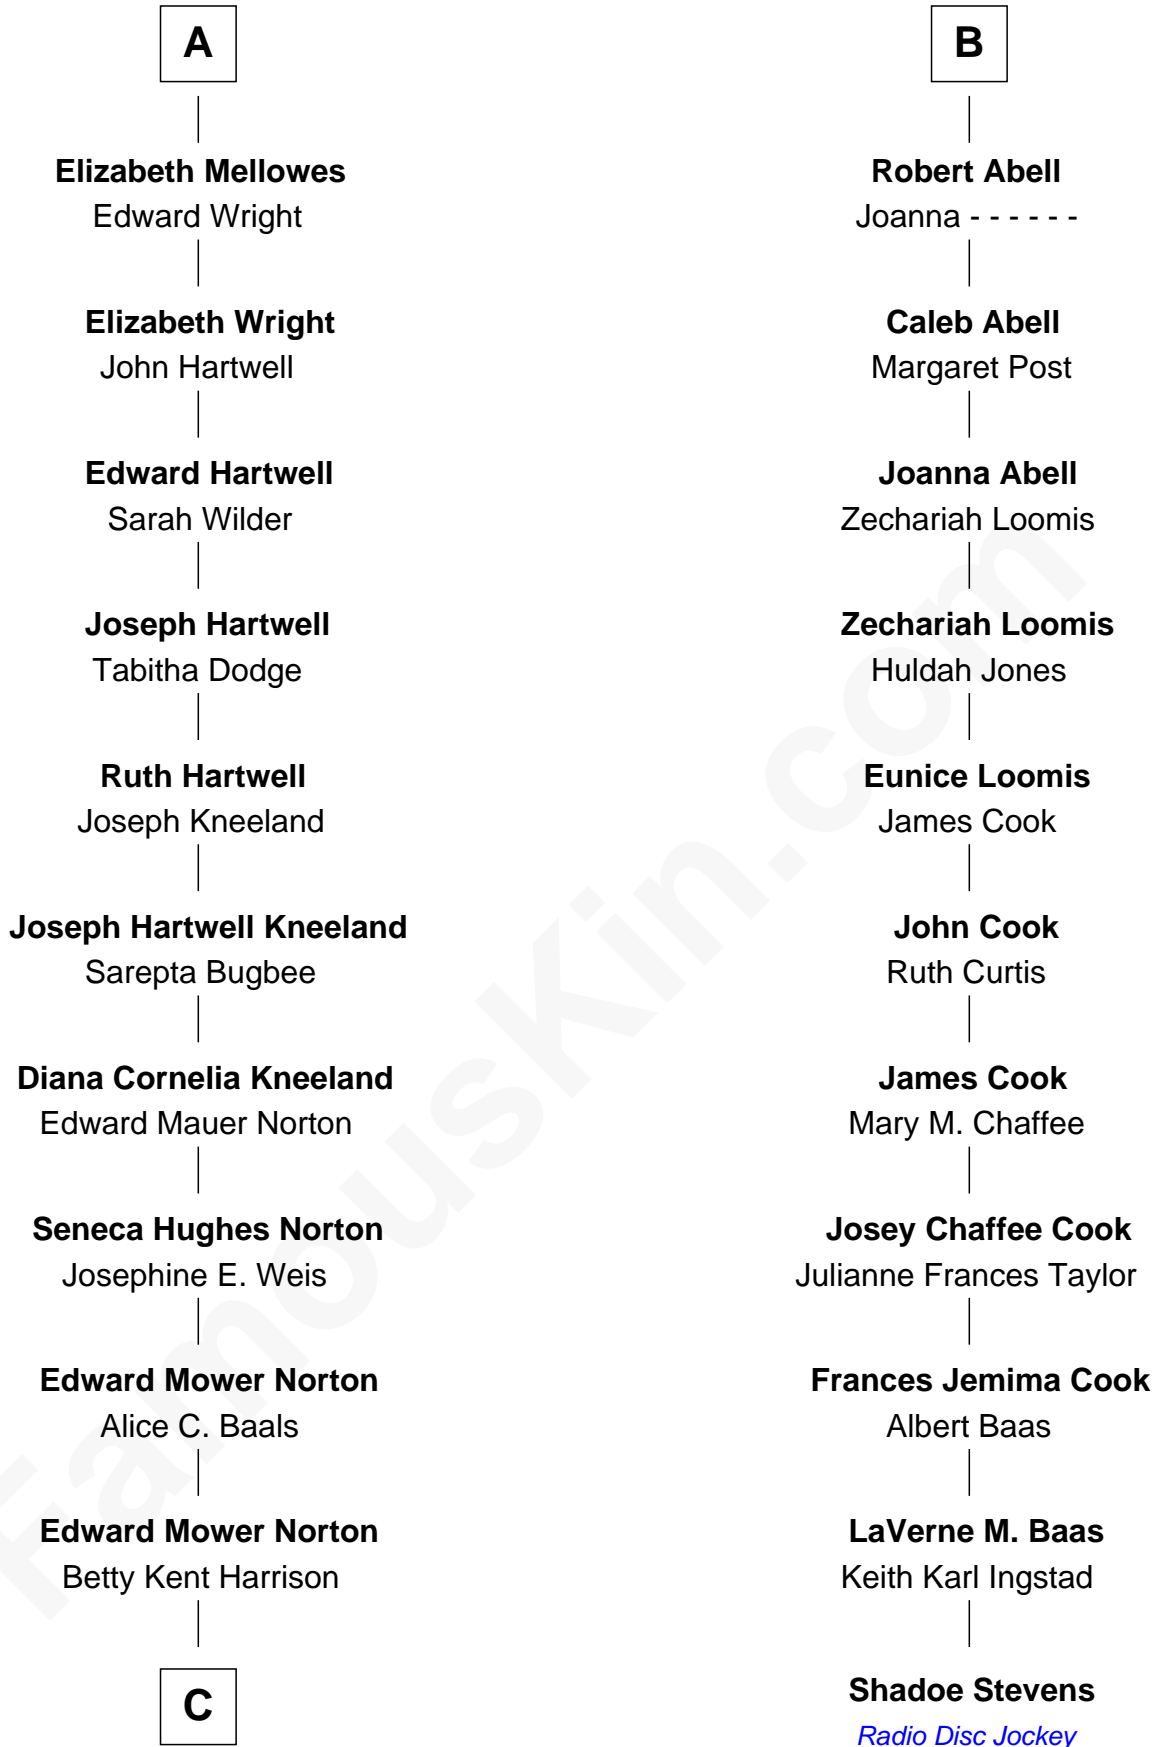

FamousKin.com Relationship Chart of

Edward Norton

Movie Actor

17th cousin 1 time removed of

Shadoe Stevens

Radio Disc Jockey

Sir Robert Corbet

Margaret - - - - -

C

Edward Mower Norton

Lydia Robinson Rouse

Edward Norton

Movie Actor

FamousKin.com