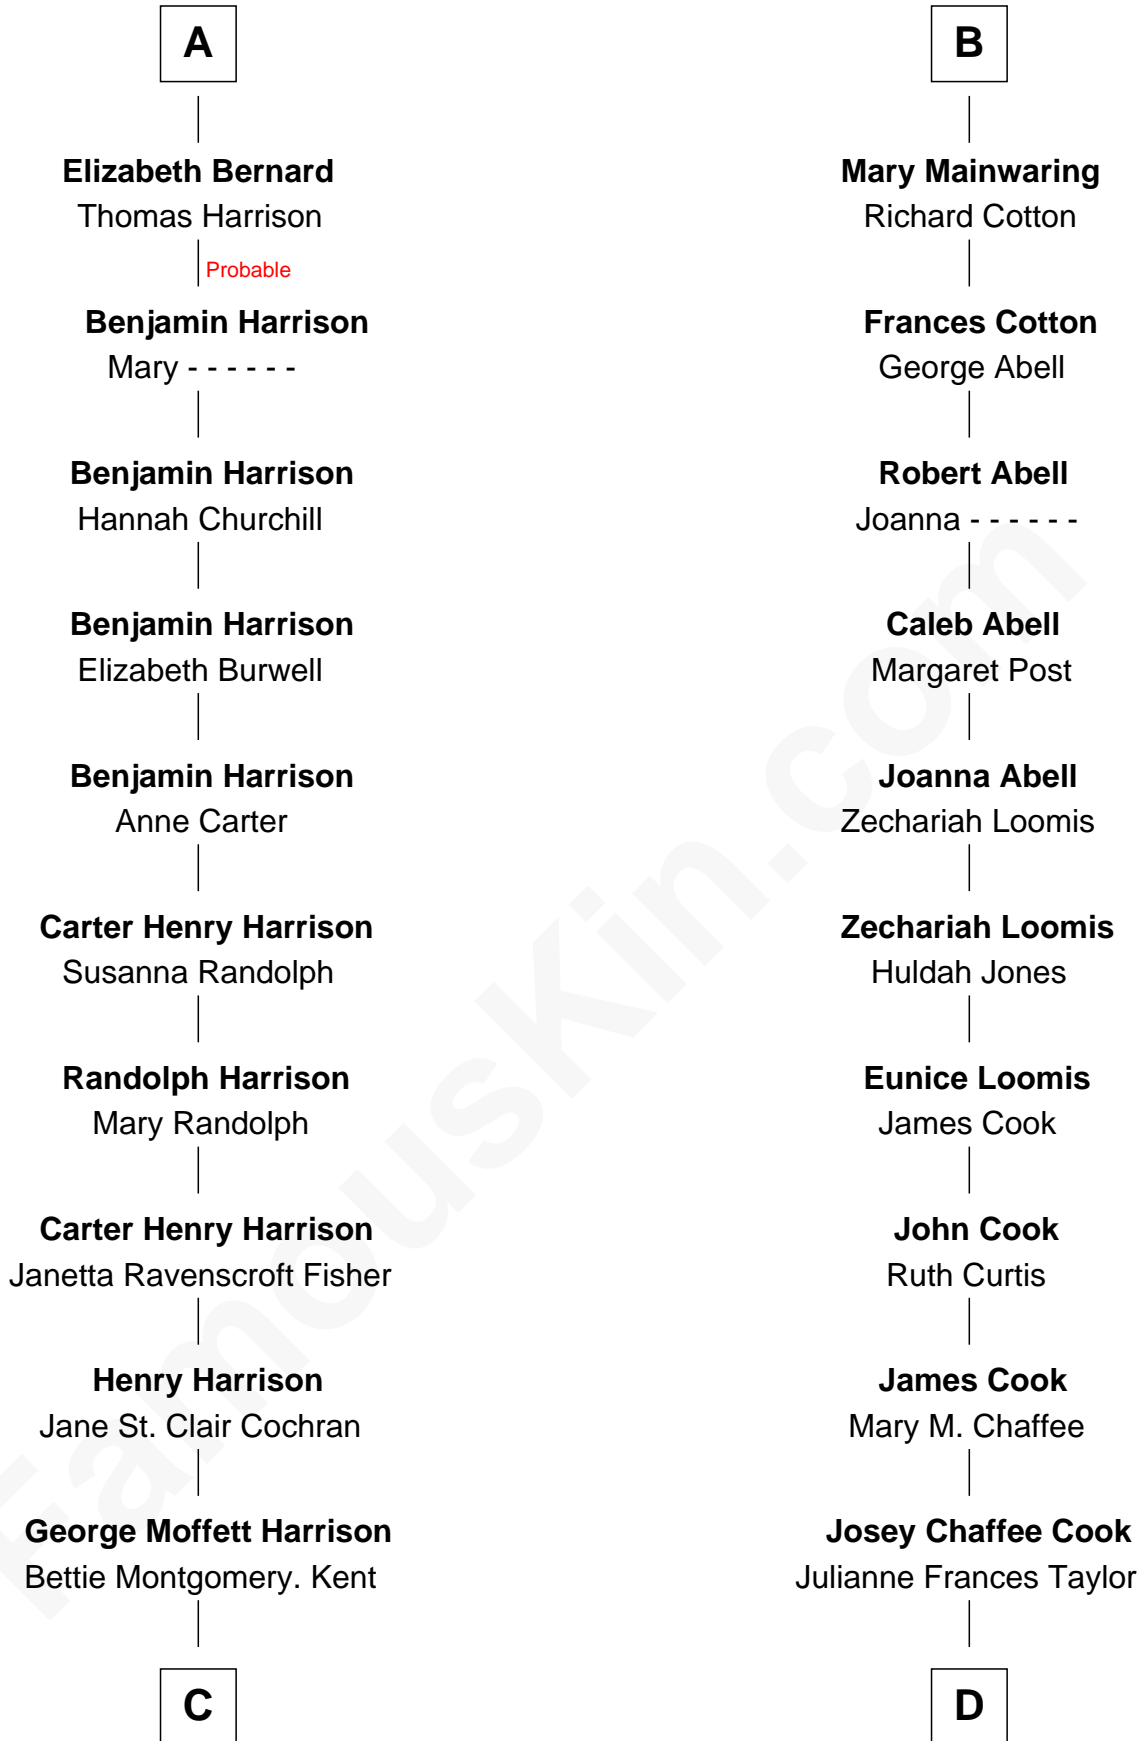

# FamousKin.com Relationship Chart of

**Edward Norton**

*Movie Actor*

19th cousin 1 time removed of

**Shadoe Stevens**

*Radio Disc Jockey*

**John de Welles**

Maud de Roos

**C**

**Joseph Kent Harrison**  
Cornelia Long Somerville

**Betty Kent Harrison**  
Edward Mower Norton

**Edward Mower Norton**  
Lydia Robinson Rouse

**Edward Norton**  
*Movie Actor*

**D**

**Frances Jemima Cook**  
Albert Baas