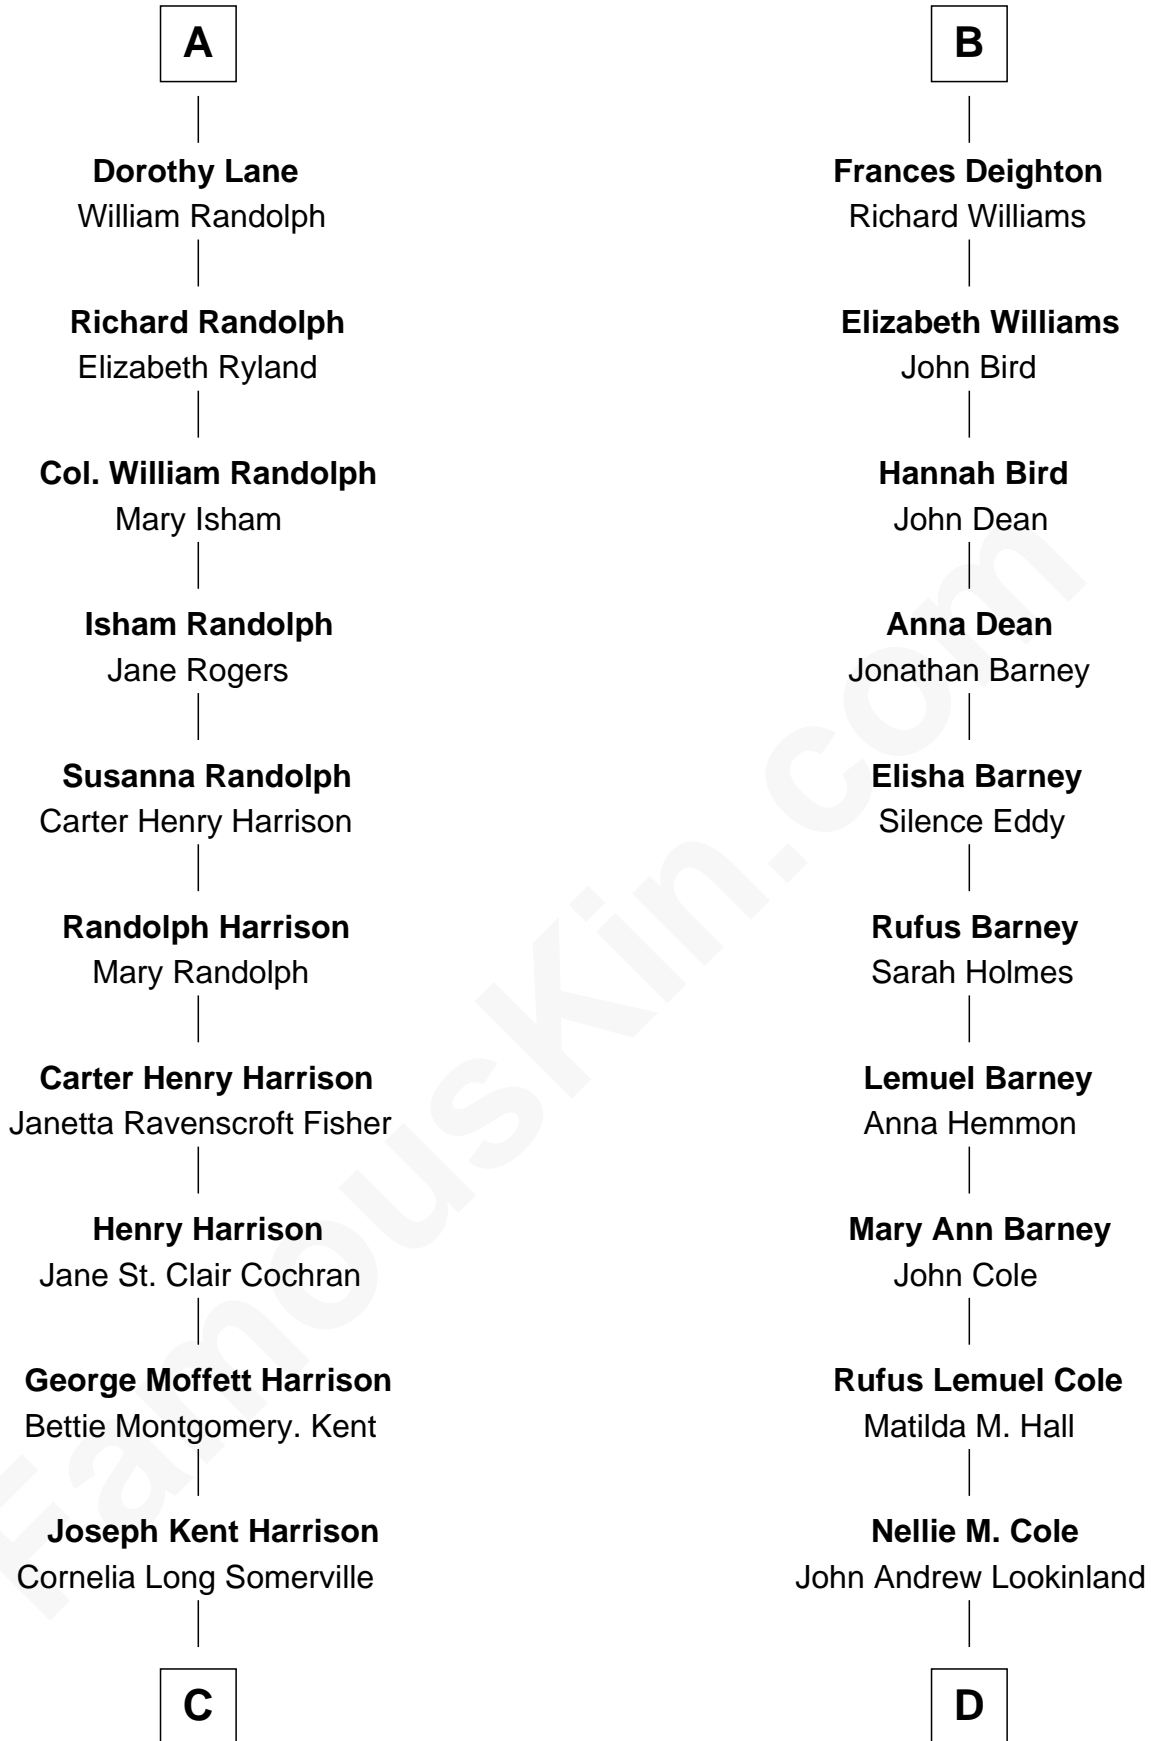

# FamousKin.com Relationship Chart of

**Edward Norton**

*Movie Actor*

19th cousin of

**Michael Lookinland**

*TV Actor*

**Sir Thomas Mowbray**

Elizabeth Fitzalan

**Margaret Mowbray**

Sir Robert Howard

**Katherine Howard**

Sir Edward Neville

**Catherine Neville**

Robert Tanfield

**William Tanfield**

Elizabeth Stavely

Sir James Berkeley

**Maurice Berkeley**

Isabel Mead

**Anne Berkeley**

Sir William Dennis

**Isabel Dennis**

Sir John Berkeley

**Elizabeth Berkeley**

Henry Lygon

**Elizabeth Lygon**

Edward Bassett

**Jane Bassett**

John Deighton

**B**

FamousKin.com