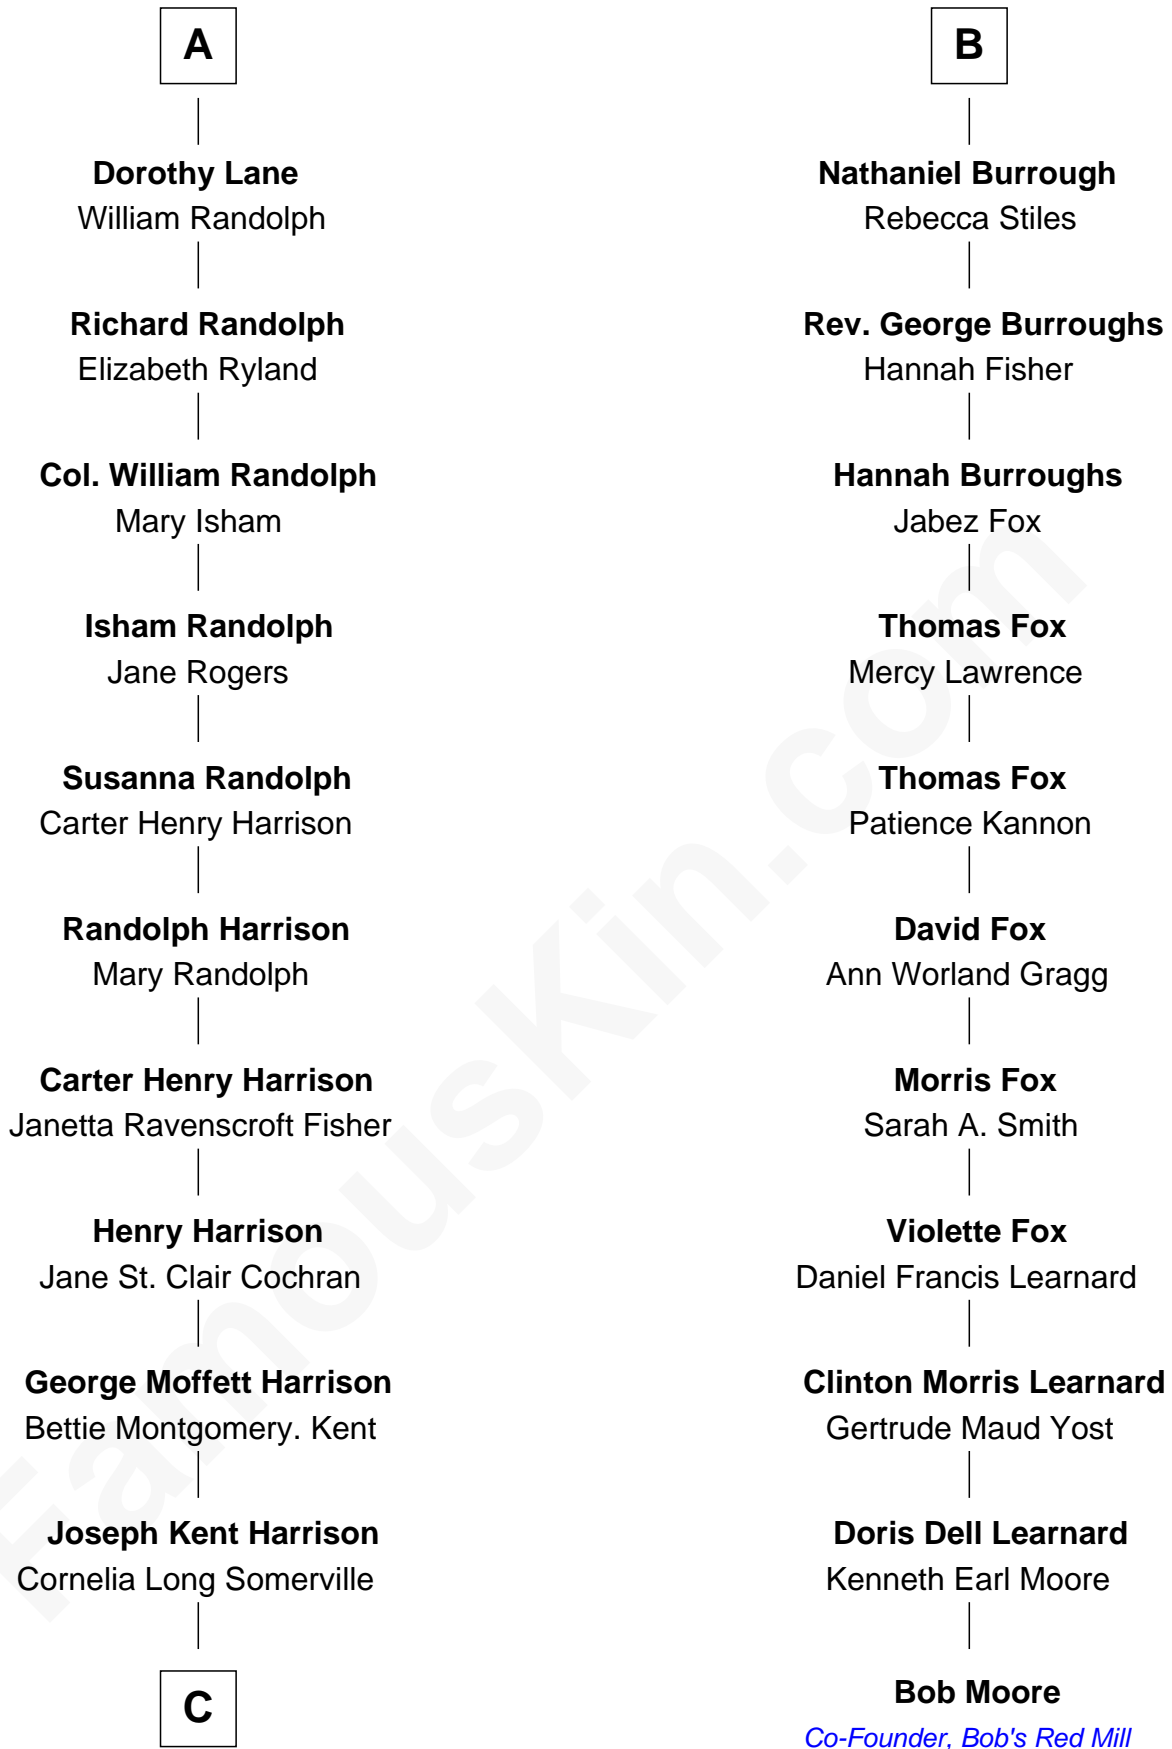

FamousKin.com Relationship Chart of

Edward Norton

Movie Actor

17th cousin 2 times removed of

Bob Moore

Co-Founder, Bob's Red Mill

Sir John Howard

Alice Tendring

Sir Robert Howard

Margaret Mowbray

Katherine Howard

Sir Edward Neville

Catherine Neville

Robert Tanfield

William Tanfield

Elizabeth Stavelly

Mary Hussey

Elizabeth Howard

Henry Wentworth

Margery Wentworth

Sir William Waldegrave

George Waldegrave

Anne Drury

Phyllis Waldegrave

Thomas Higham

Bridget Higham

Thomas Burrough

Rev. George Burrough

Frances Sparrow

B

C

Betty Kent Harrison
Edward Mower Norton