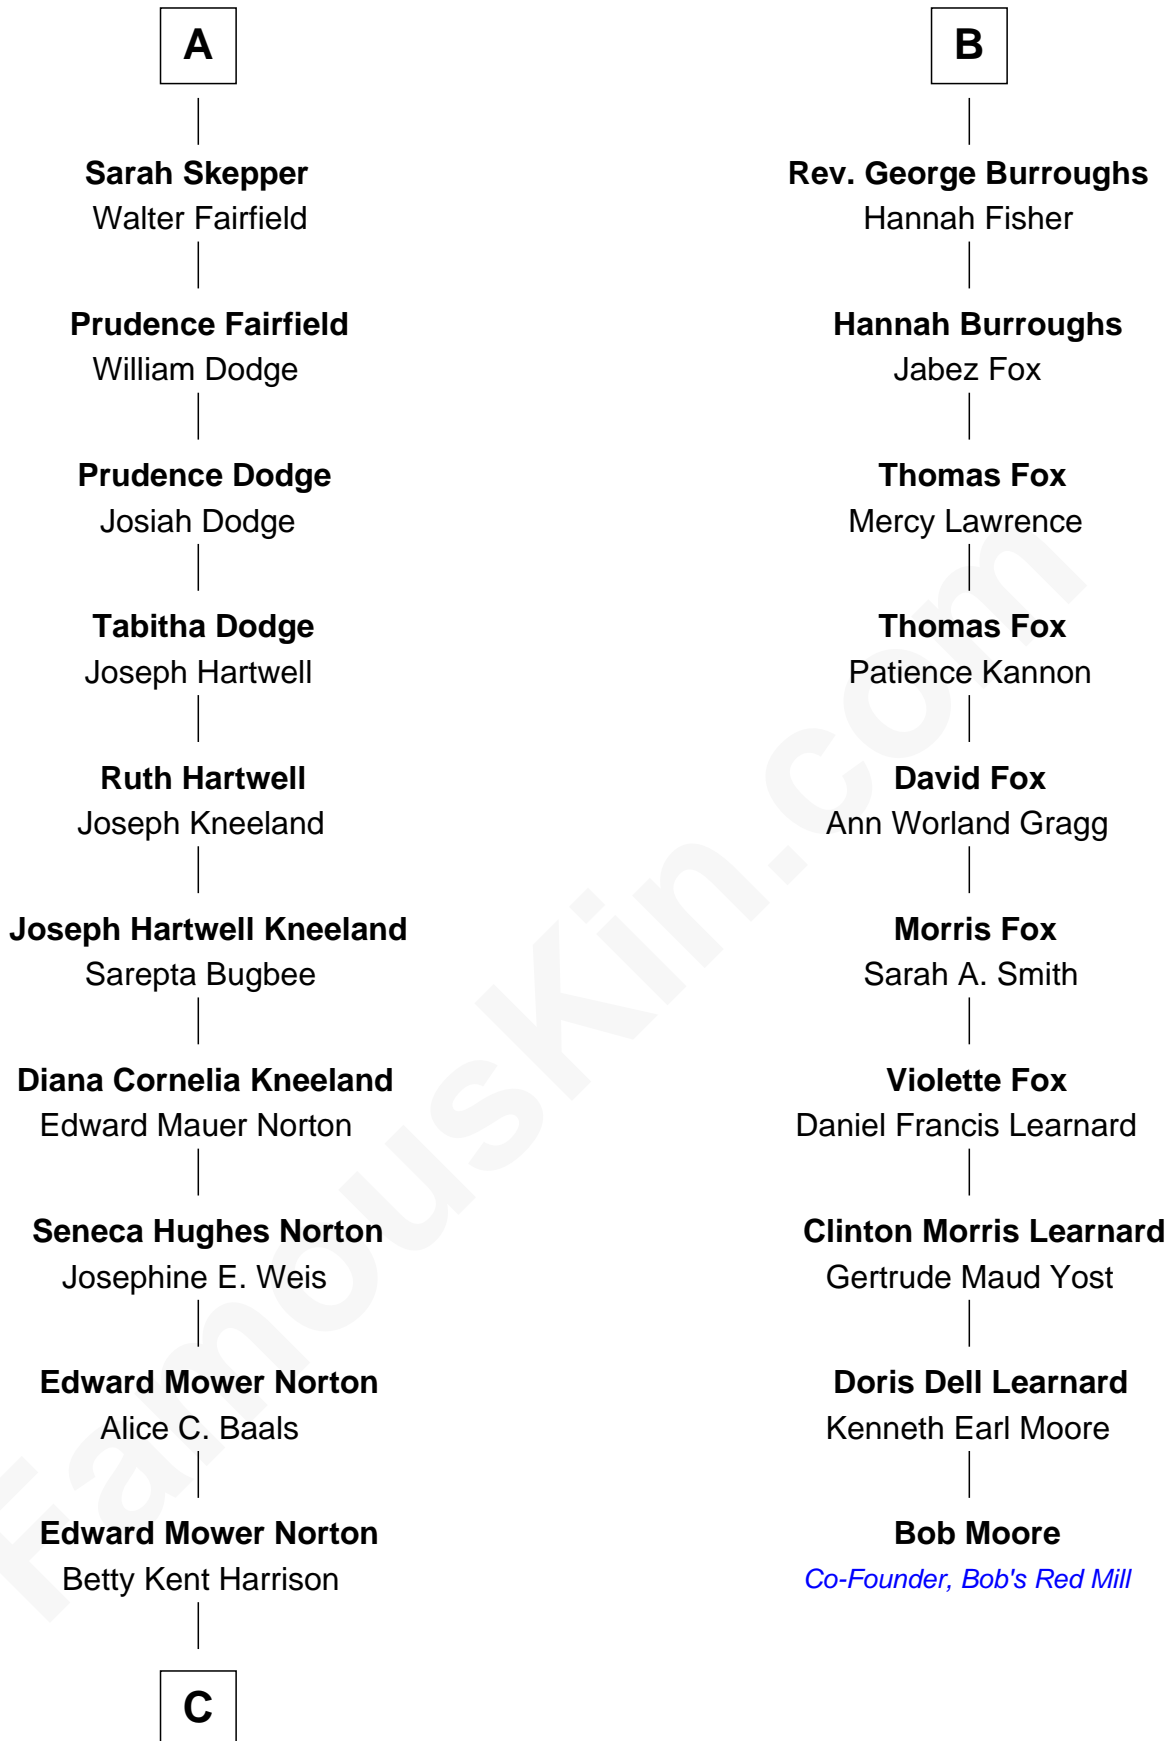

# FamousKin.com Relationship Chart of

**Edward Norton**

*Movie Actor*

16th cousin 2 times removed of

**Bob Moore**

*Co-Founder, Bob's Red Mill*

**Sir Roger Wentworth**

Margery Despencer

**Joan Ledgard**

Richard Skepper

**Edward Skepper**

Mary Robinson

**Rev. William Skepper**

Sarah Fisher

**A**

**Henry Wentworth**

Elizabeth Howard

**Margery Wentworth**

Sir William Waldegrave

**George Waldegrave**

Anne Drury

**Phyllis Waldegrave**

Thomas Higham

**Bridget Higham**

Thomas Burrough

**Rev. George Burrough**

Frances Sparrow

**Nathaniel Burrough**

Rebecca Stiles

**B**

**C**

**Edward Mower Norton**