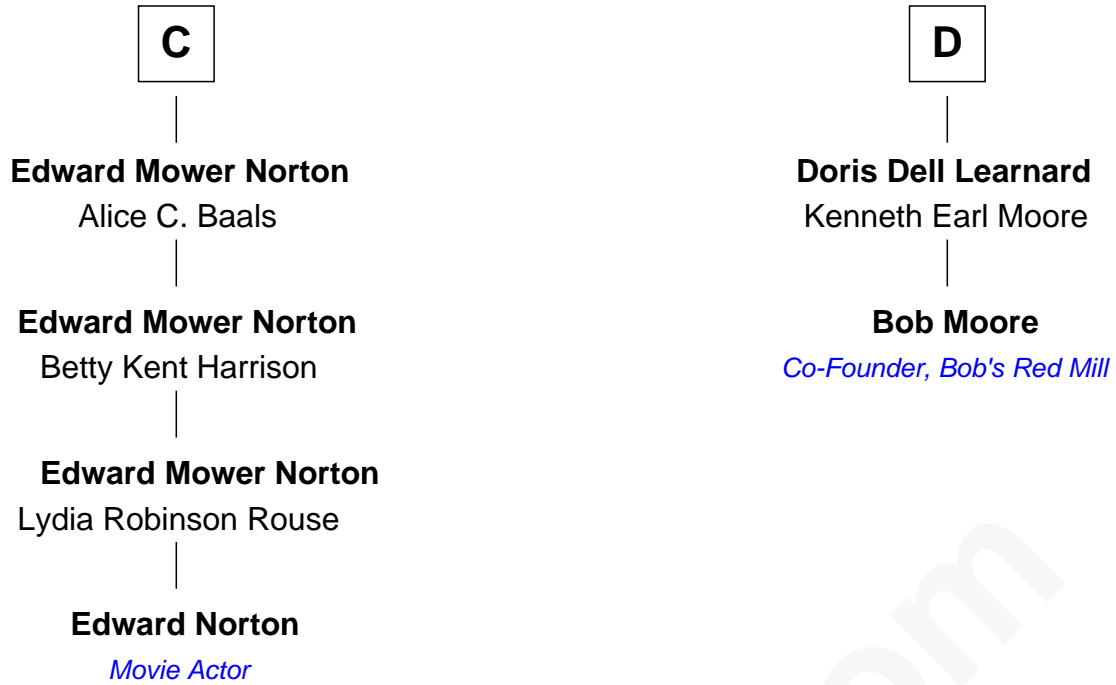

# FamousKin.com Relationship Chart of

**Edward Norton**

*Movie Actor*

18th cousin 2 times removed of

**Bob Moore**

*Co-Founder, Bob's Red Mill*

**Sir Michael de la Pole**

Katherine Wingfield

**Isabel Hildyard**  
Ralph Legard

**Joan Ledgard**  
Richard Skepper

**A**

**Sir Thomas de la Pole**  
Anne Cheney

**Katherine de la Pole**  
Sir Miles Stapleton

**Elizabeth Stapleton**  
Sir William Calthorpe

**Anne Calthorpe**  
Sir Robert Drury

**Anne Drury**  
George Waldegrave

**Phyllis Waldegrave**  
Thomas Higham

**Bridget Higham**  
Thomas Burrough

**B**

FamousKin.com