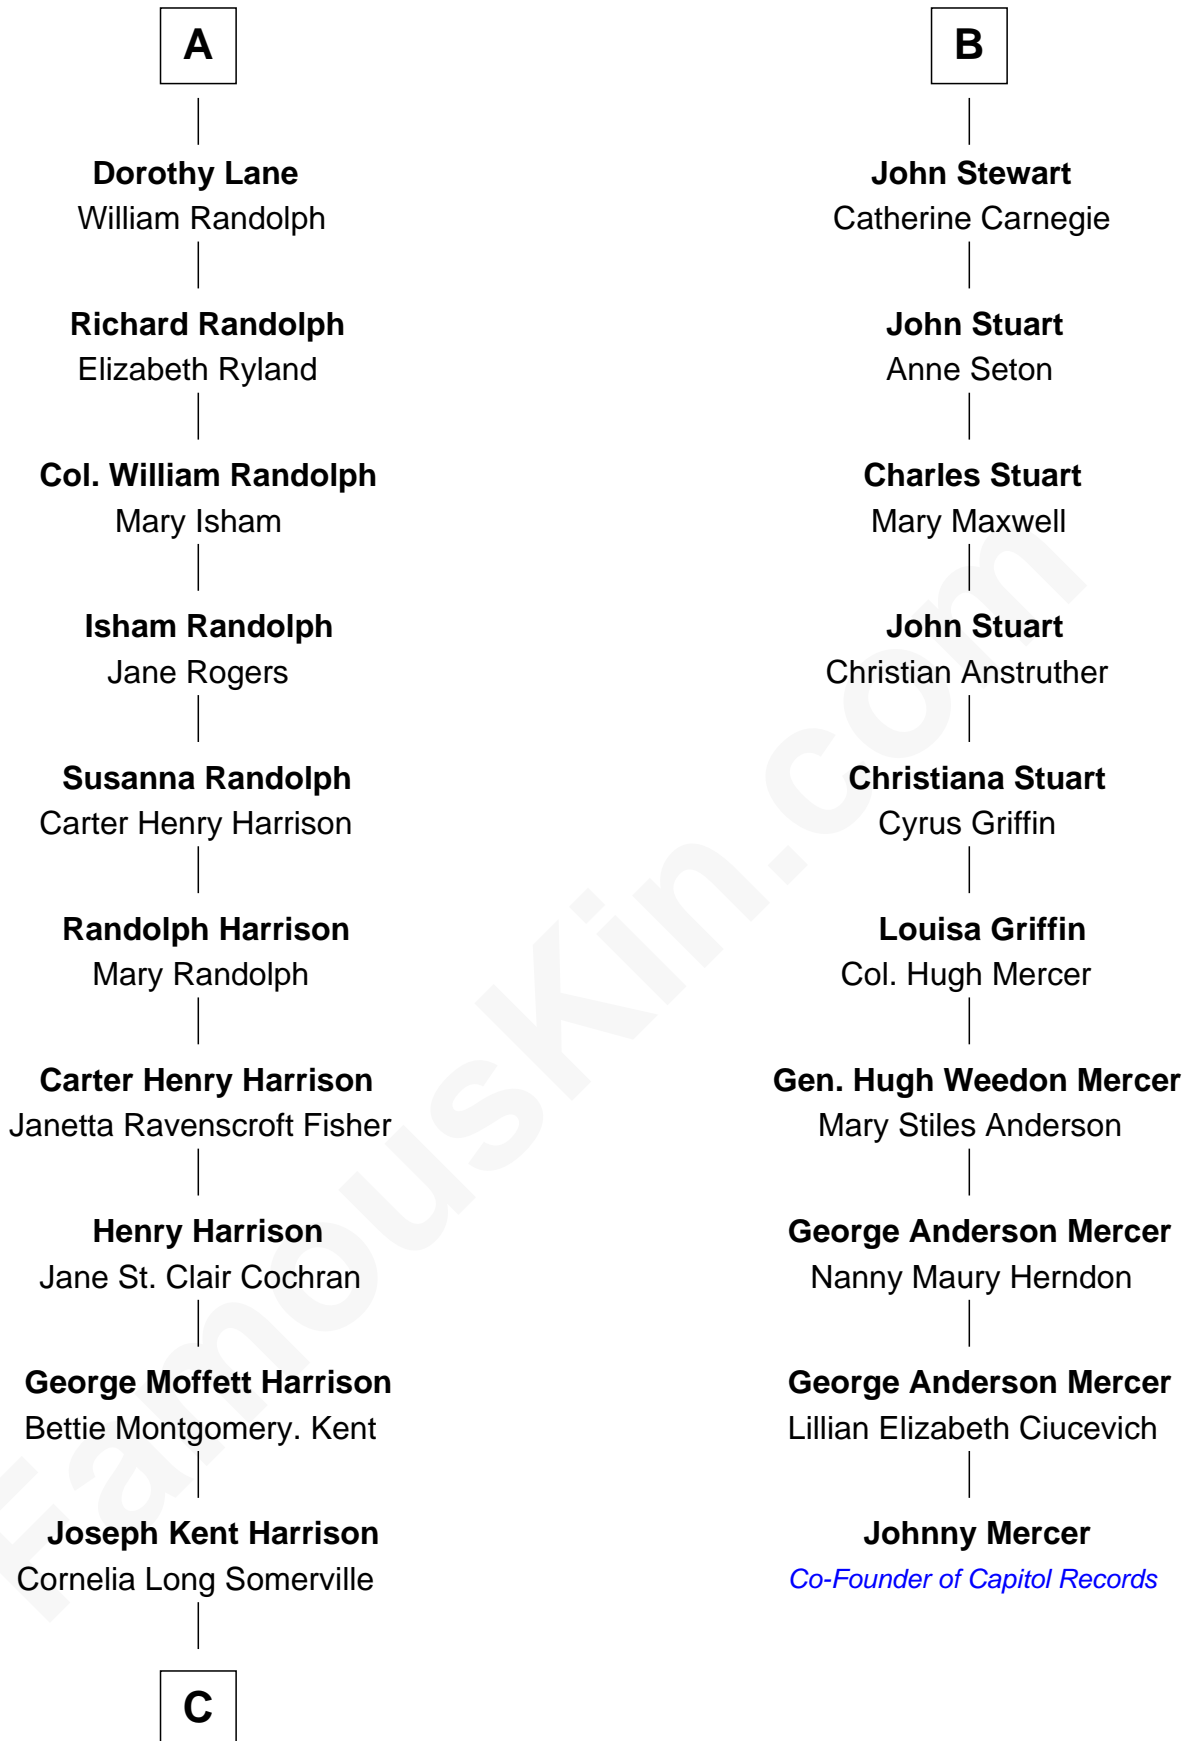

FamousKin.com Relationship Chart of

Edward Norton

Movie Actor

16th cousin 3 times removed of

Johnny Mercer

Songwriter and Co-Founder of Capitol Records

John of Gaunt

Katherine Roet

C

Betty Kent Harrison
Edward Mower Norton

Edward Mower Norton
Lydia Robinson Rouse

Edward Norton
Movie Actor

FamousKin.com