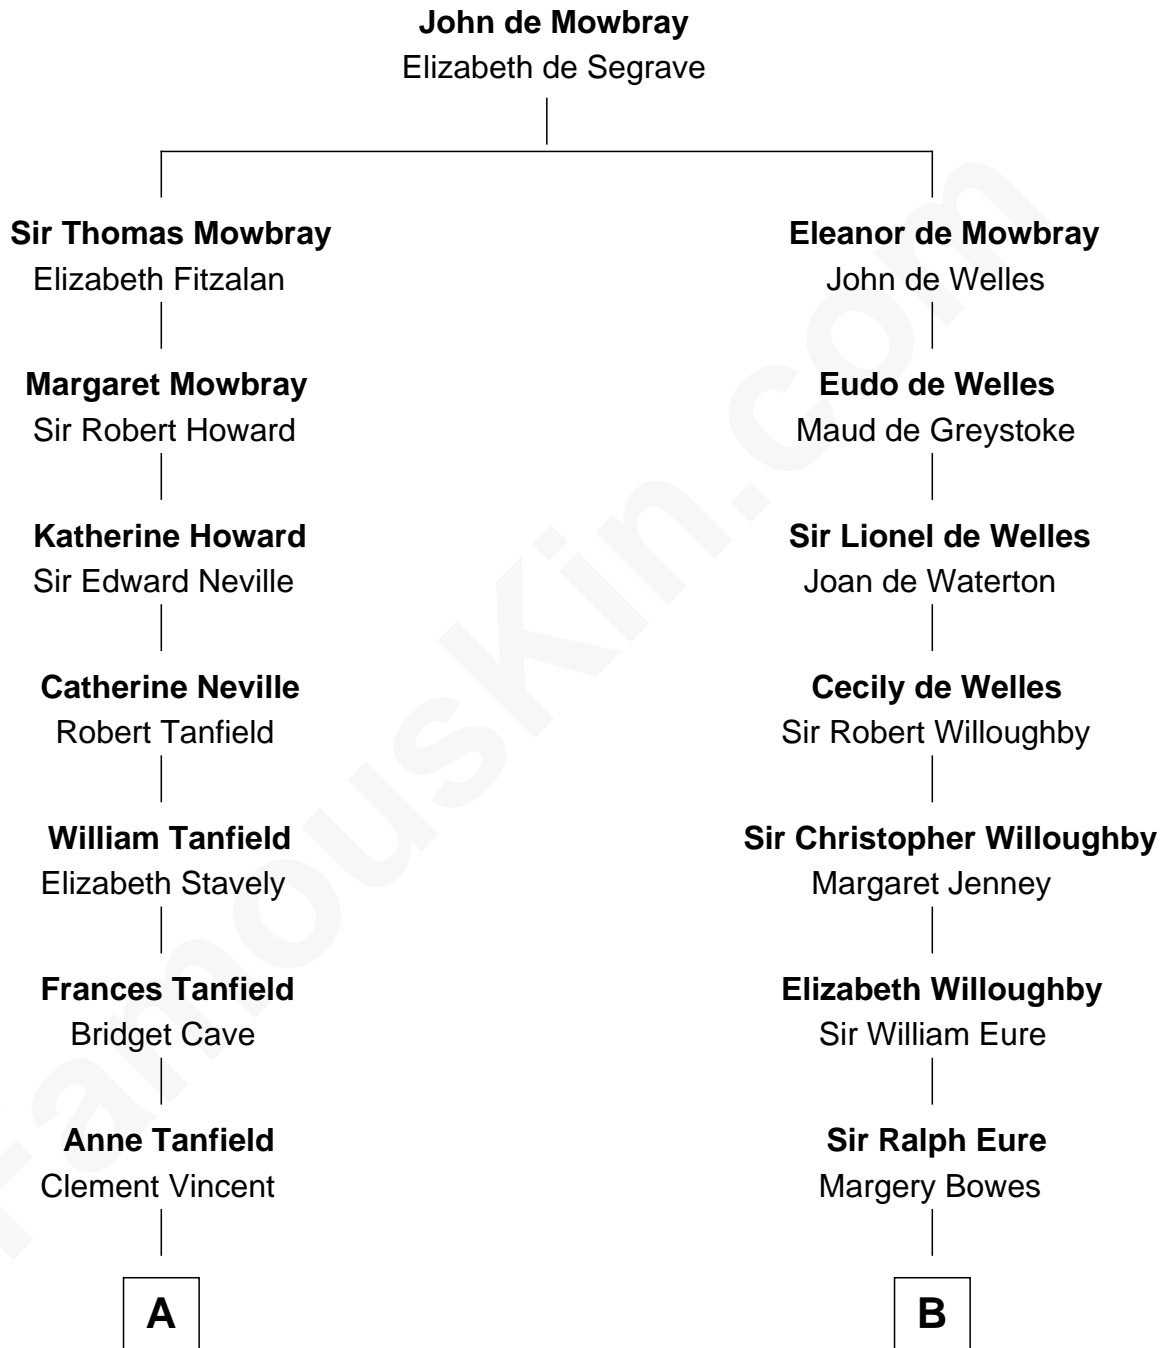

# FamousKin.com Relationship Chart of

**Edward Norton**

*Movie Actor*

20th cousin of

**Zach Snyder**

*Filmmaker*

**C**

**Joseph Kent Harrison**  
Cornelia Long Somerville

**Betty Kent Harrison**  
Edward Mower Norton

**Edward Mower Norton**  
Lydia Robinson Rouse

**Edward Norton**  
*Movie Actor*

**D**

**Jennie Minerva Danforth**  
John Batchelder Manley

**Helen Danforth Manley**  
Dr. Edgar Earl Reeves