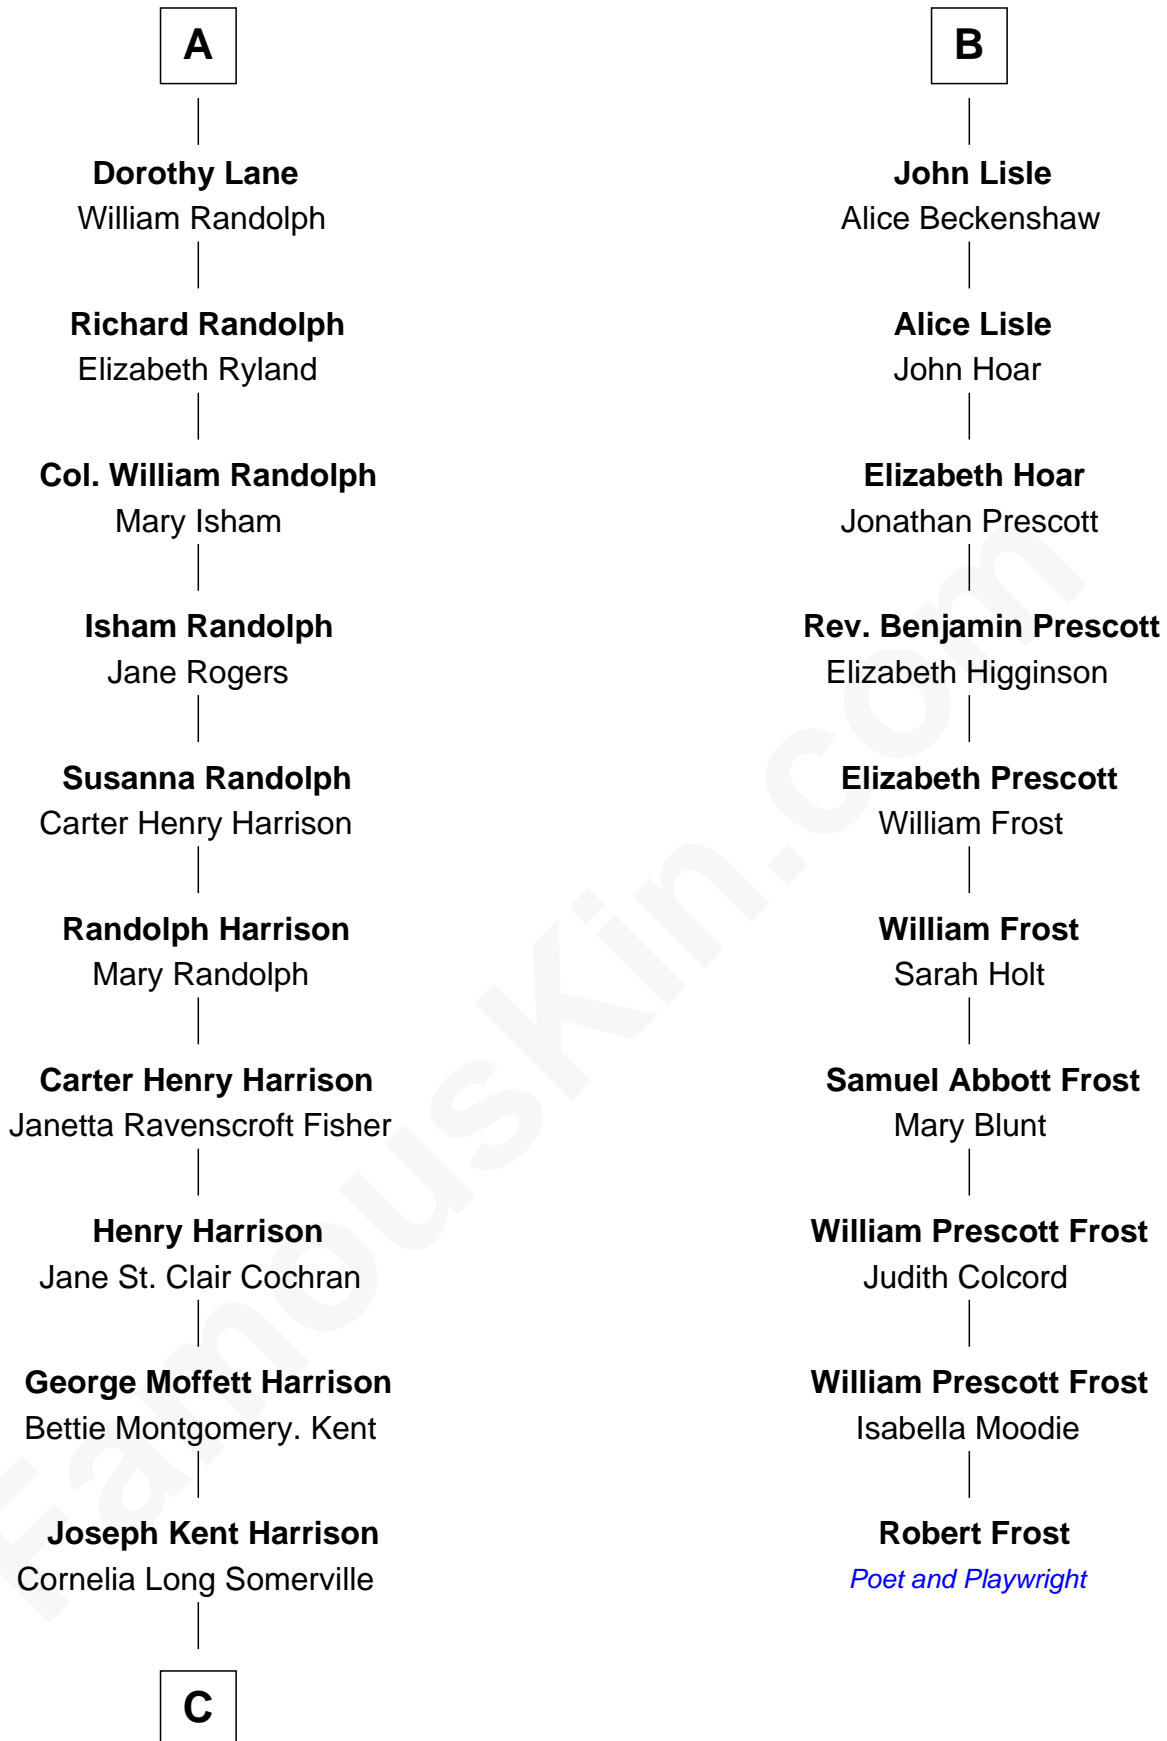

# FamousKin.com Relationship Chart of

**Edward Norton**

*Movie Actor*

16th cousin 3 times removed of

**Robert Frost**

*Poet and Playwright*

**Sir Thomas Mowbray**

Elizabeth Fitzalan

Sir James Berkeley

**Maurice Berkeley**

Isabel Mead

**Anne Berkeley**

Sir William Dennis

**Isabel Dennis**

Sir John Berkeley

**Sir Richard Berkeley**

Elizabeth Jermy

**Mary Berkeley**

Sir John Hungerford

**Bridget Hungerford**

Sir William Lisle

**B**

**C**

**Betty Kent Harrison**  
Edward Mower Norton

**Edward Mower Norton**  
Lydia Robinson Rouse

**Edward Norton**  
*Movie Actor*

FamousKin.com