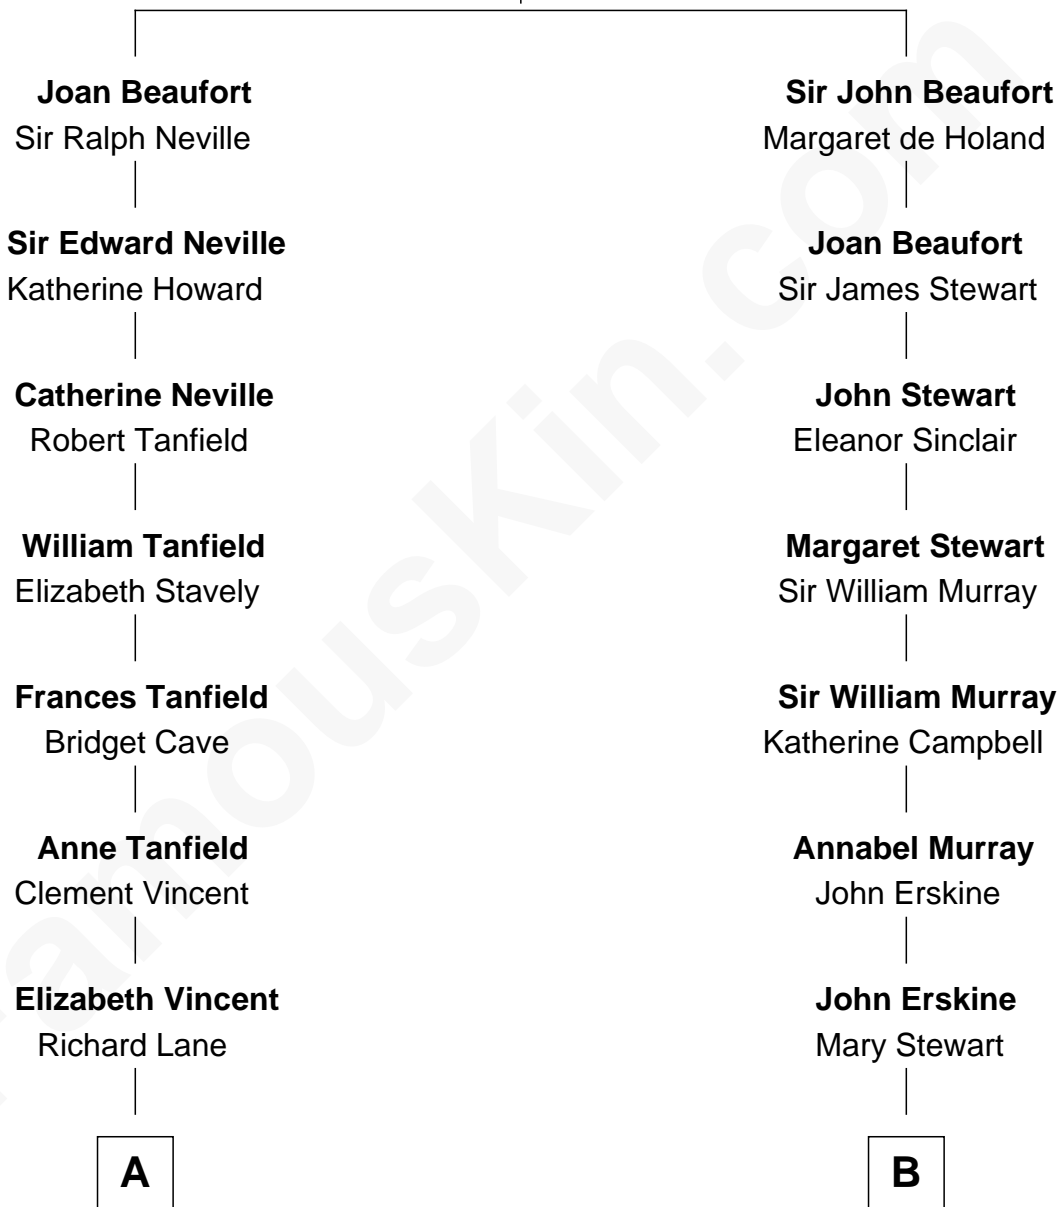

FamousKin.com Relationship Chart of

Edward Norton

Movie Actor

10th cousin 9 times removed of

Major John Pitcairn

British Commander at Battle of Lexington

John of Gaunt
Katherine Roet

C

Betty Kent Harrison
Edward Mower Norton

Edward Mower Norton
Lydia Robinson Rouse

Edward Norton
Movie Actor

FamousKin.com