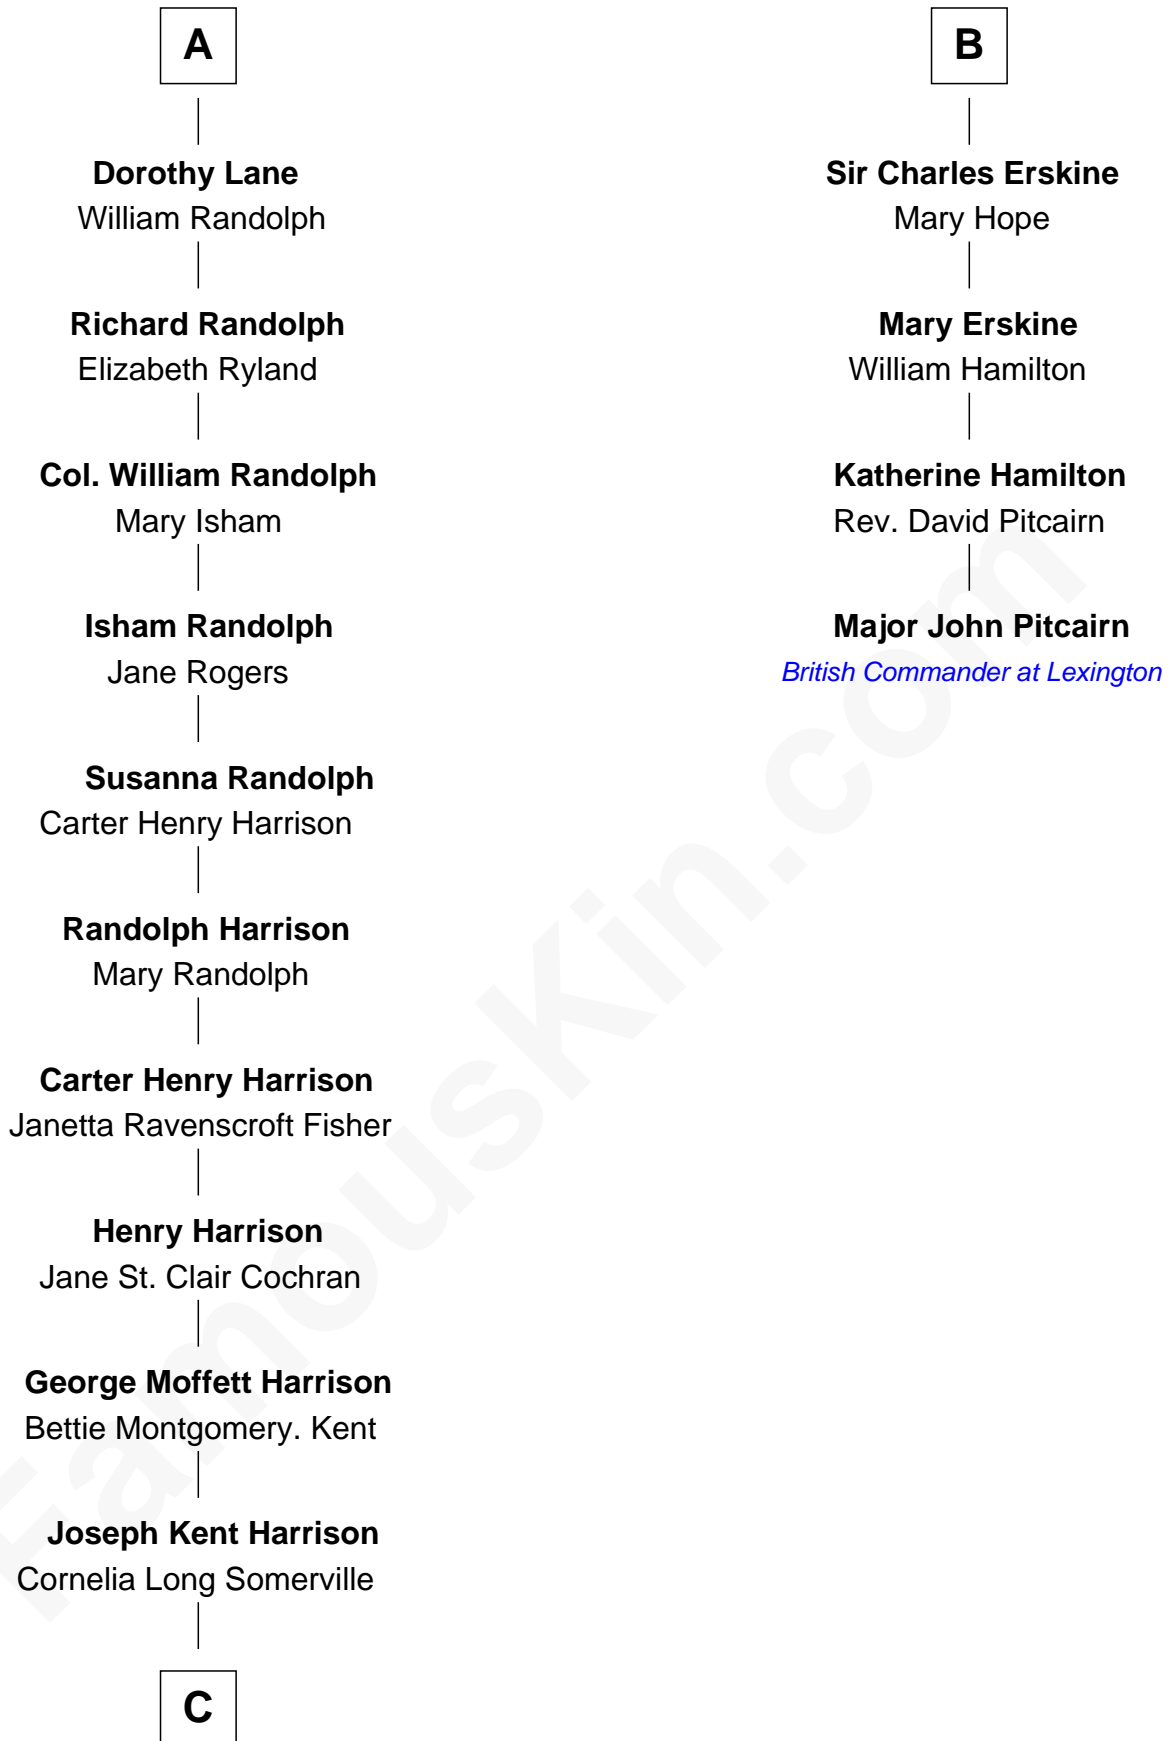

FamousKin.com Relationship Chart of

Edward Norton

Movie Actor

10th cousin 9 times removed of

Major John Pitcairn

British Commander at Battle of Lexington

John of Gaunt
Katherine Roet

C

Betty Kent Harrison
Edward Mower Norton

Edward Mower Norton
Lydia Robinson Rouse

Edward Norton
Movie Actor

FamousKin.com