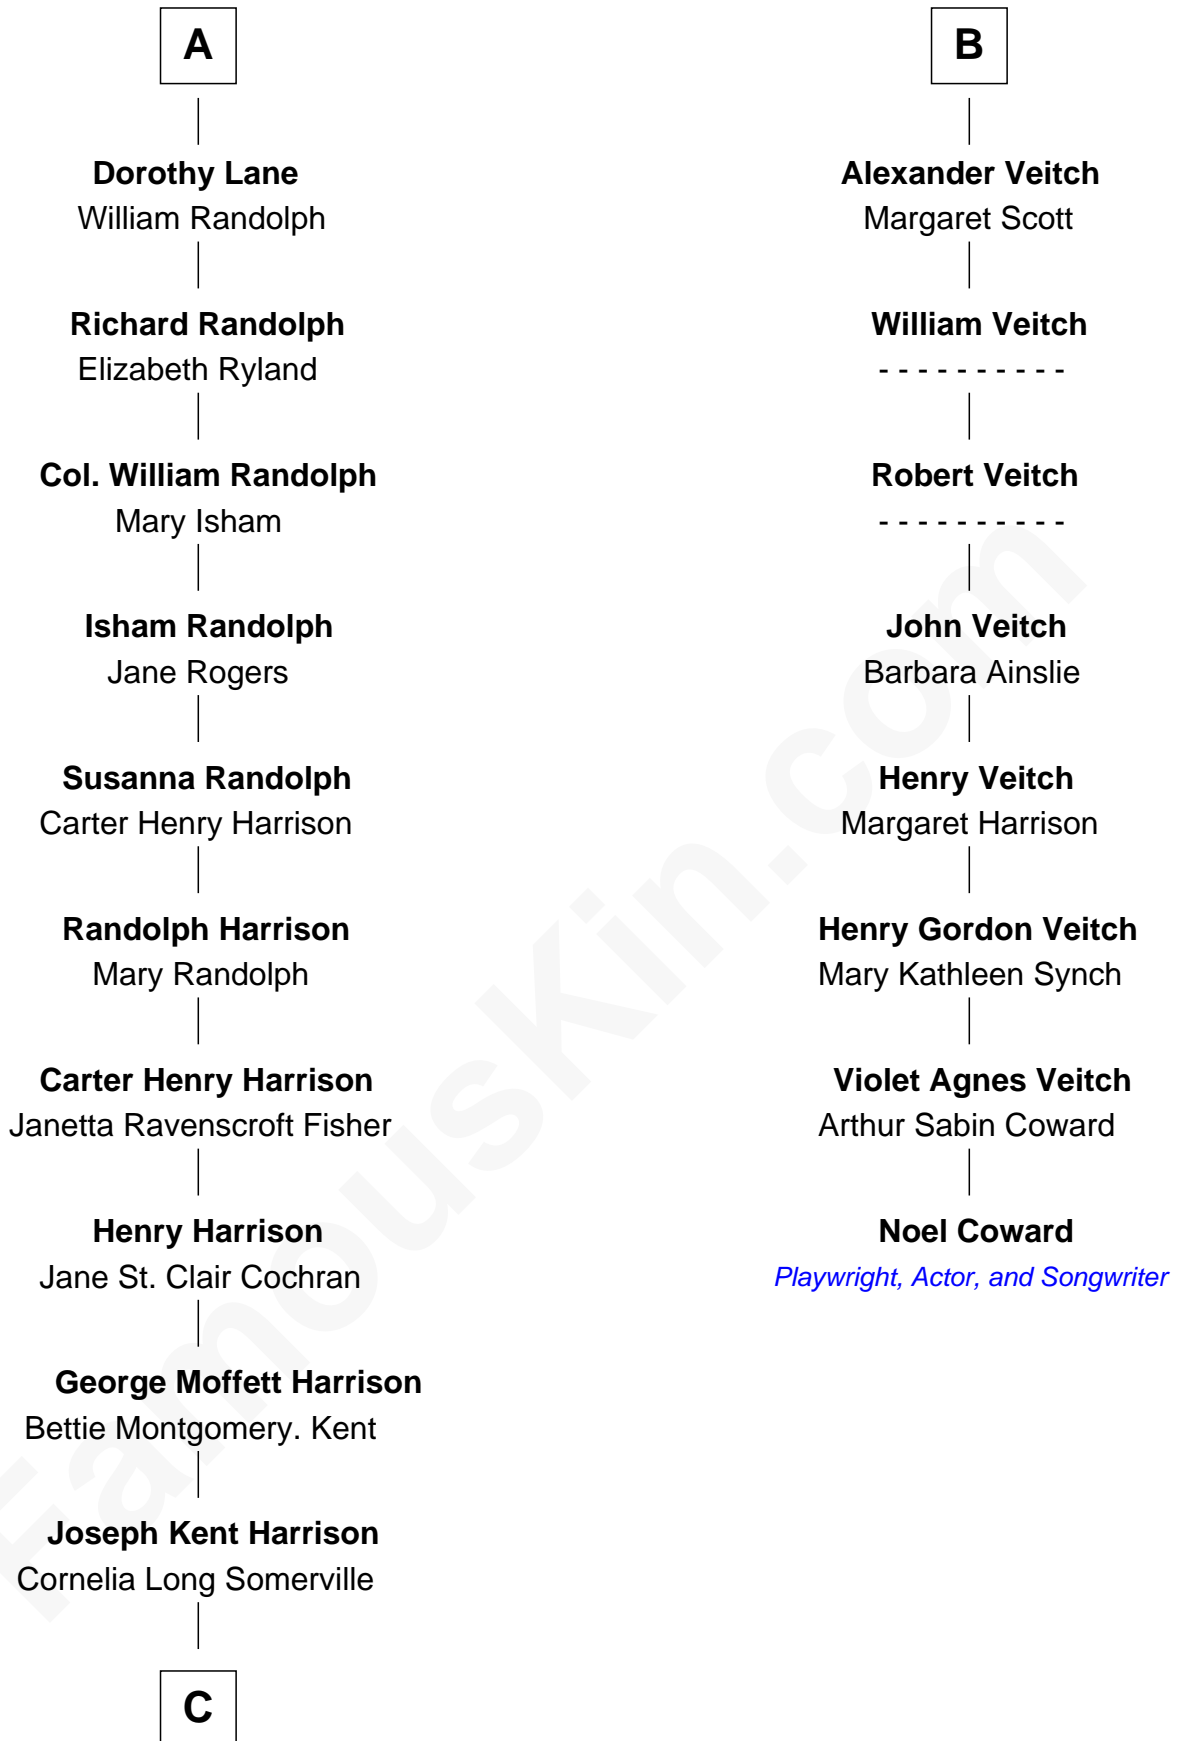

FamousKin.com Relationship Chart of

Edward Norton

Movie Actor

14th cousin 5 times removed of

Noel Coward

Playwright, Actor, and Songwriter

John of Gaunt

Katherine Roet

C

Betty Kent Harrison
Edward Mower Norton

Edward Mower Norton
Lydia Robinson Rouse

Edward Norton
Movie Actor

FamousKin.com