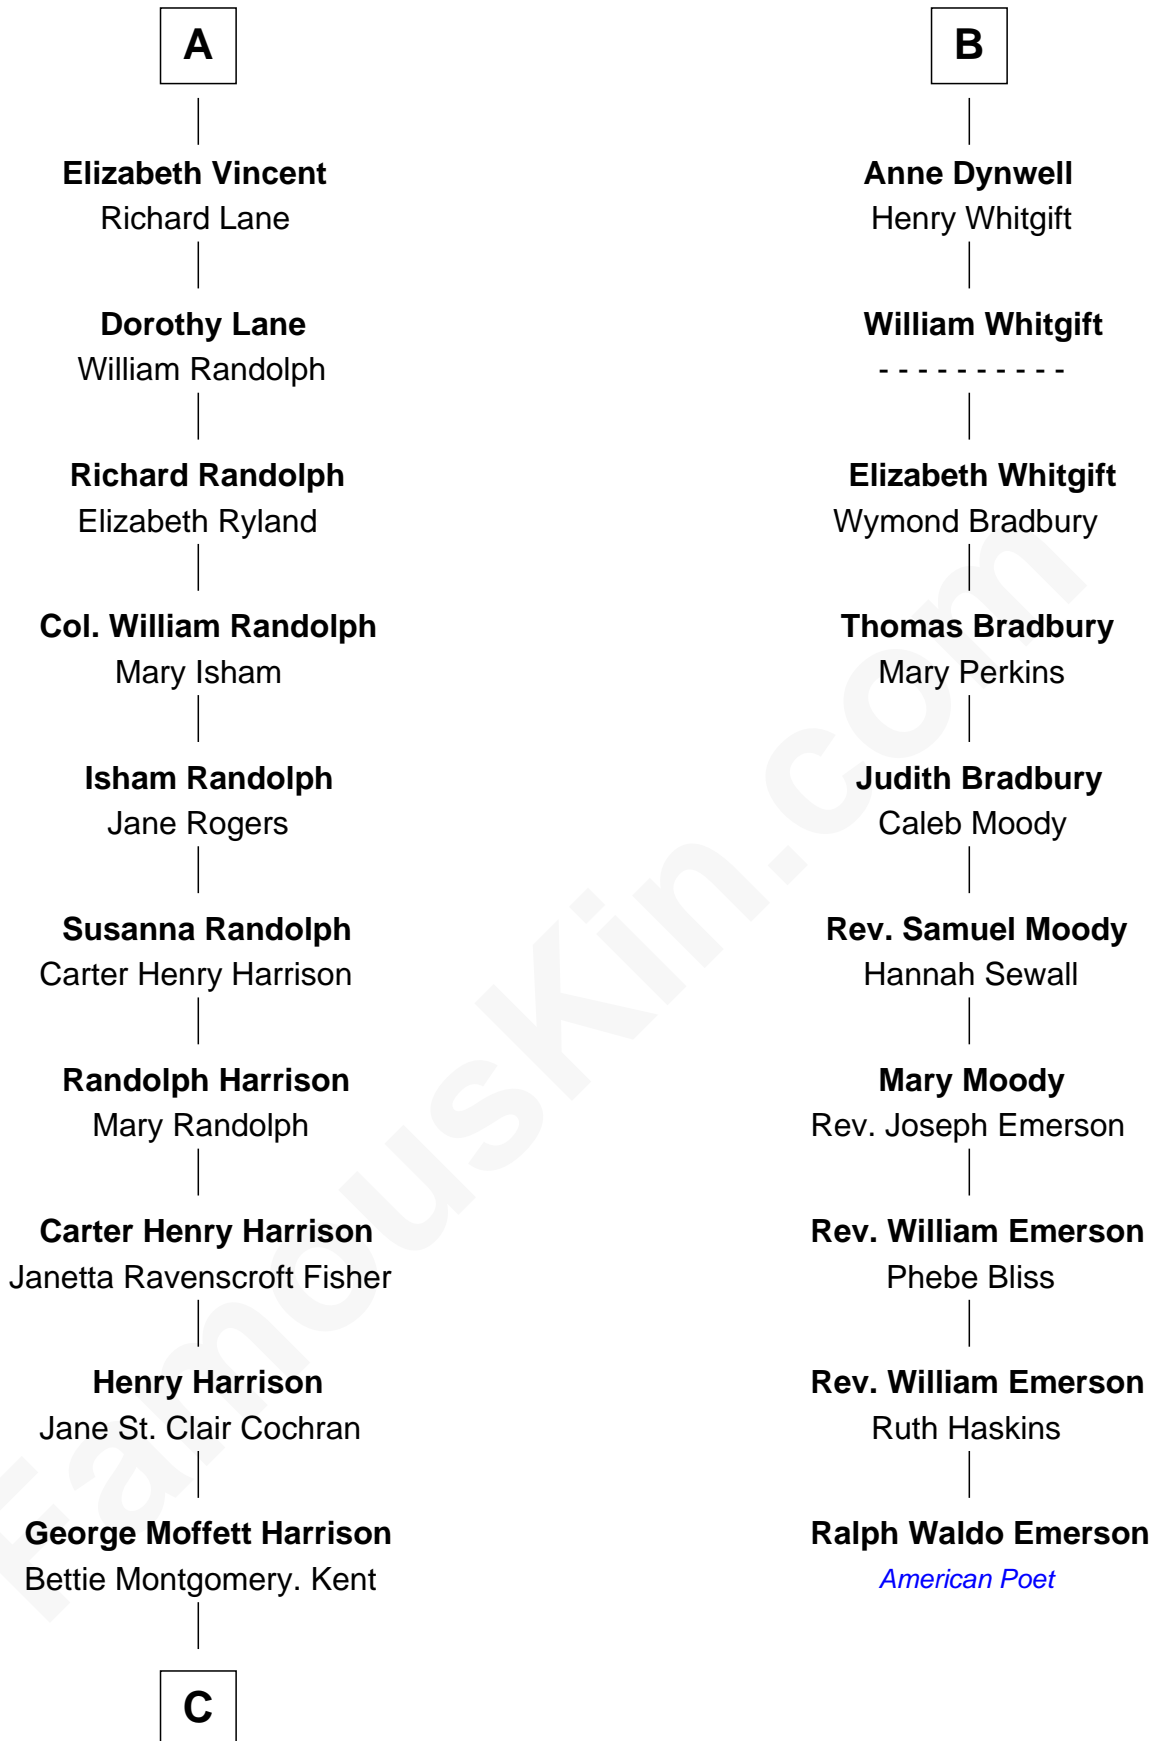

# FamousKin.com Relationship Chart of

**Edward Norton**

*Movie Actor*

16th cousin 4 times removed of

**Ralph Waldo Emerson**

*American Poet*

**C**

—  
**Joseph Kent Harrison**  
Cornelia Long Somerville

—  
**Betty Kent Harrison**  
Edward Mower Norton

—  
**Edward Mower Norton**  
Lydia Robinson Rouse

—  
**Edward Norton**  
*Movie Actor*

FamousKin.com