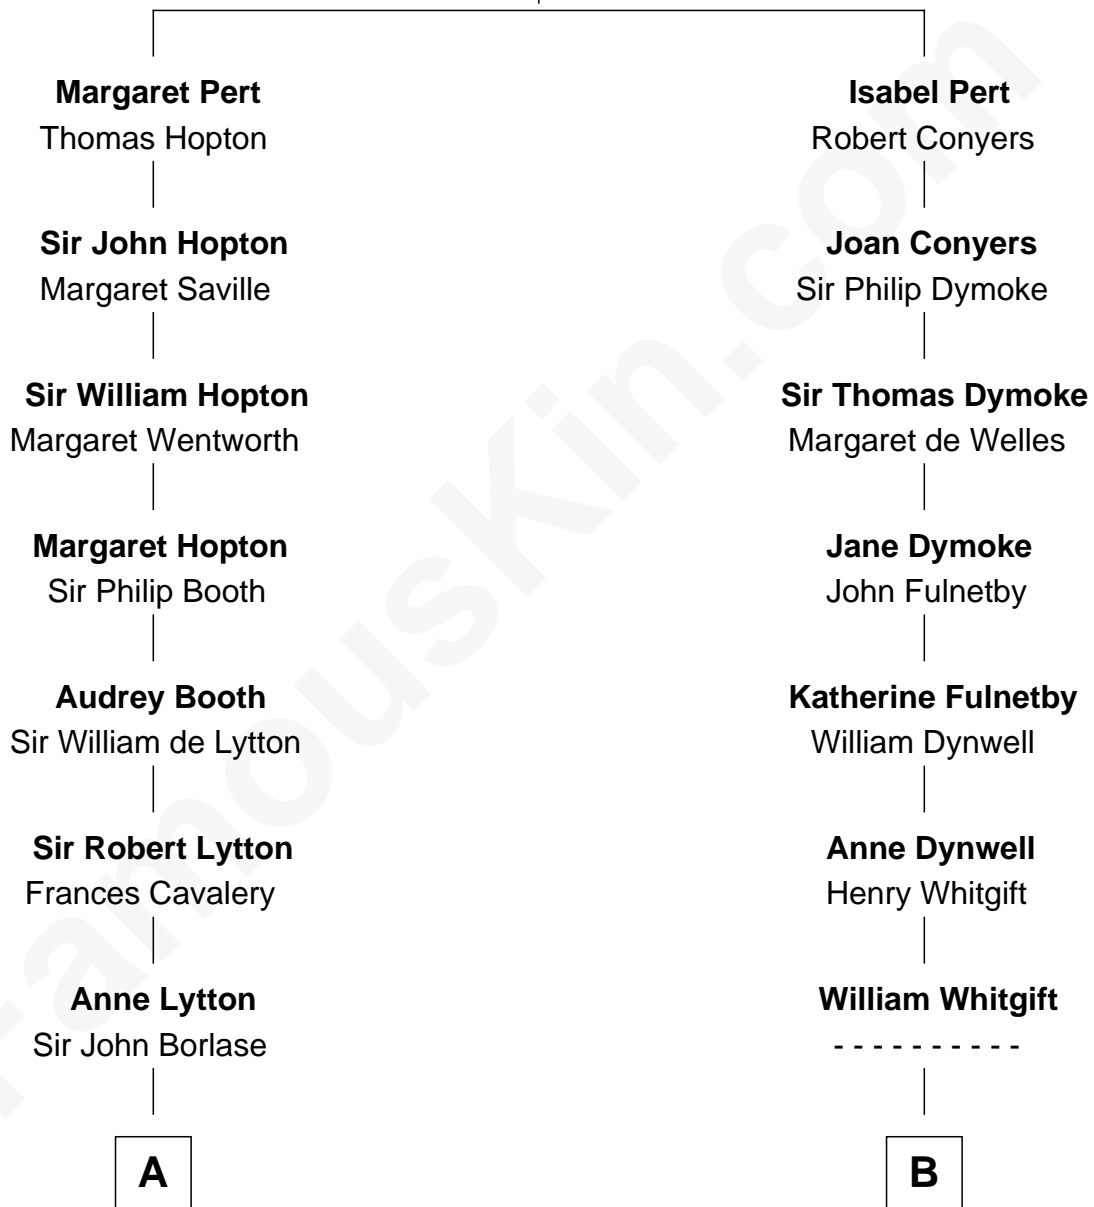

FamousKin.com Relationship Chart of

Edward Norton

Movie Actor

14th cousin 6 times removed of

Ralph Waldo Emerson

American Poet

William Pert
Joan le Scrope

C

—
Joseph Kent Harrison
Cornelia Long Somerville

—
Betty Kent Harrison
Edward Mower Norton

—
Edward Mower Norton
Lydia Robinson Rouse

—
Edward Norton
Movie Actor

FamousKin.com