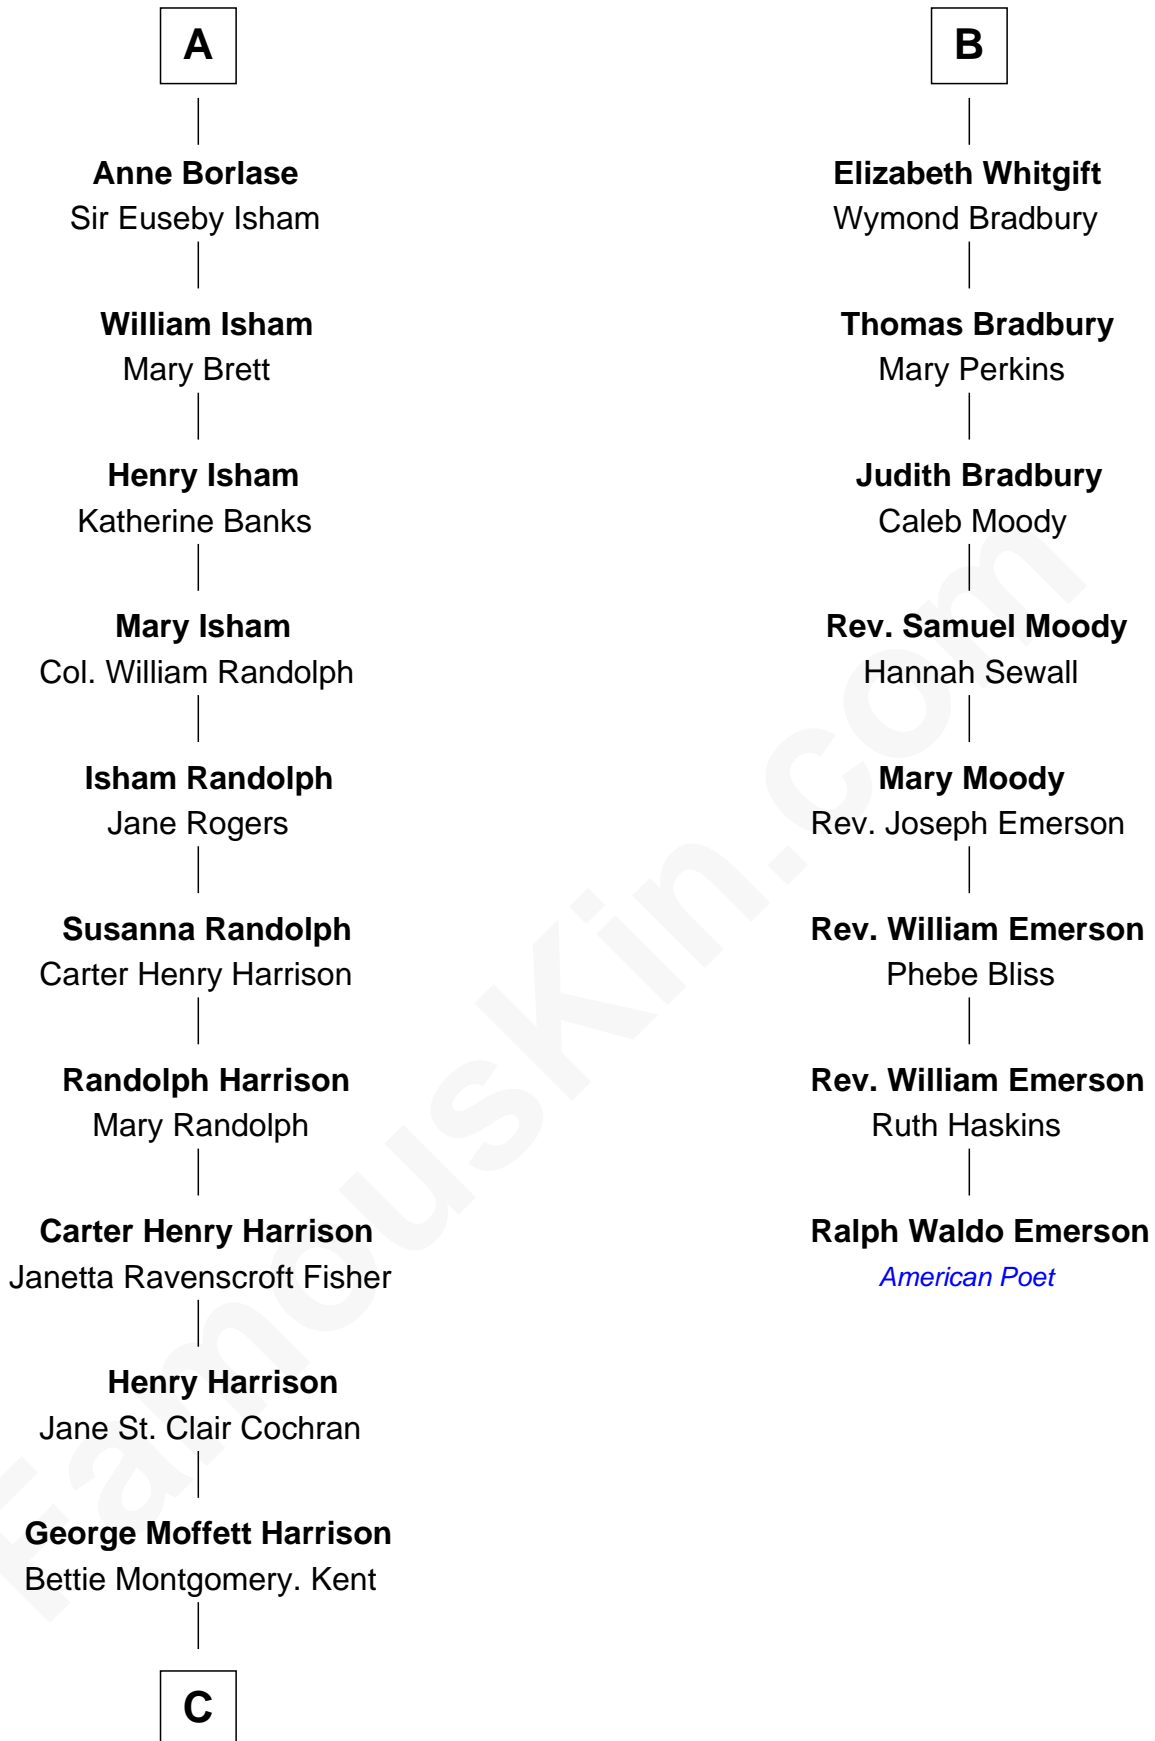

FamousKin.com Relationship Chart of

Edward Norton

Movie Actor

14th cousin 6 times removed of

Ralph Waldo Emerson

American Poet

William Pert
Joan le Scrope

C

—
Joseph Kent Harrison
Cornelia Long Somerville

—
Betty Kent Harrison
Edward Mower Norton

—
Edward Mower Norton
Lydia Robinson Rouse

—
Edward Norton
Movie Actor

FamousKin.com