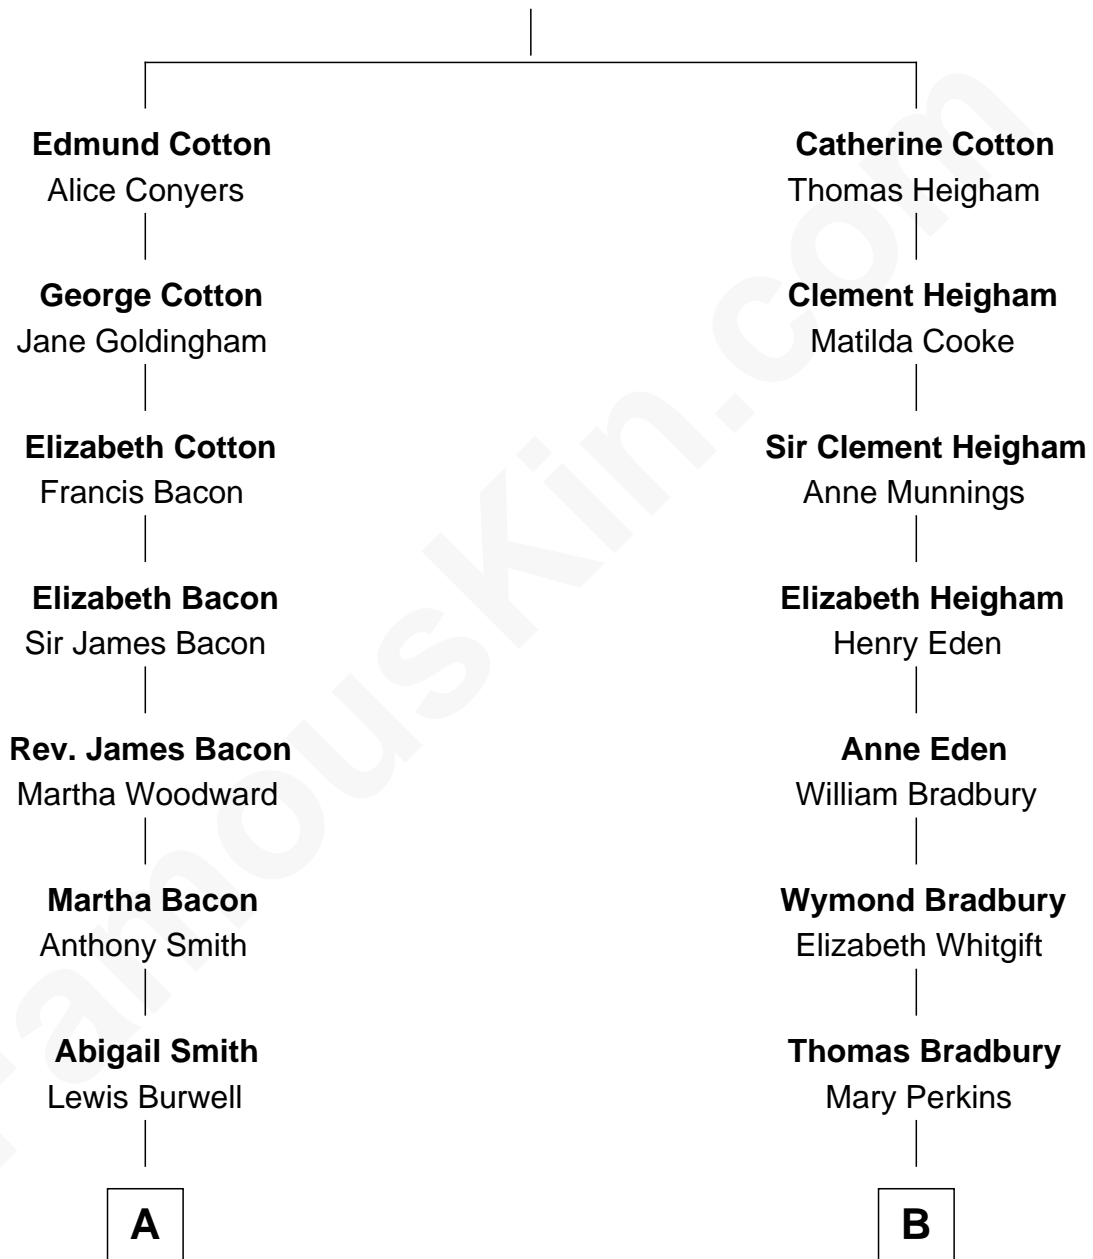

FamousKin.com Relationship Chart of

Edward Norton

Movie Actor

12th cousin 5 times removed of

Ralph Waldo Emerson

American Poet

William Cotton

Alice Abbott

Edward Norton photo by [David Shankbone](#) (CC BY 3.0)