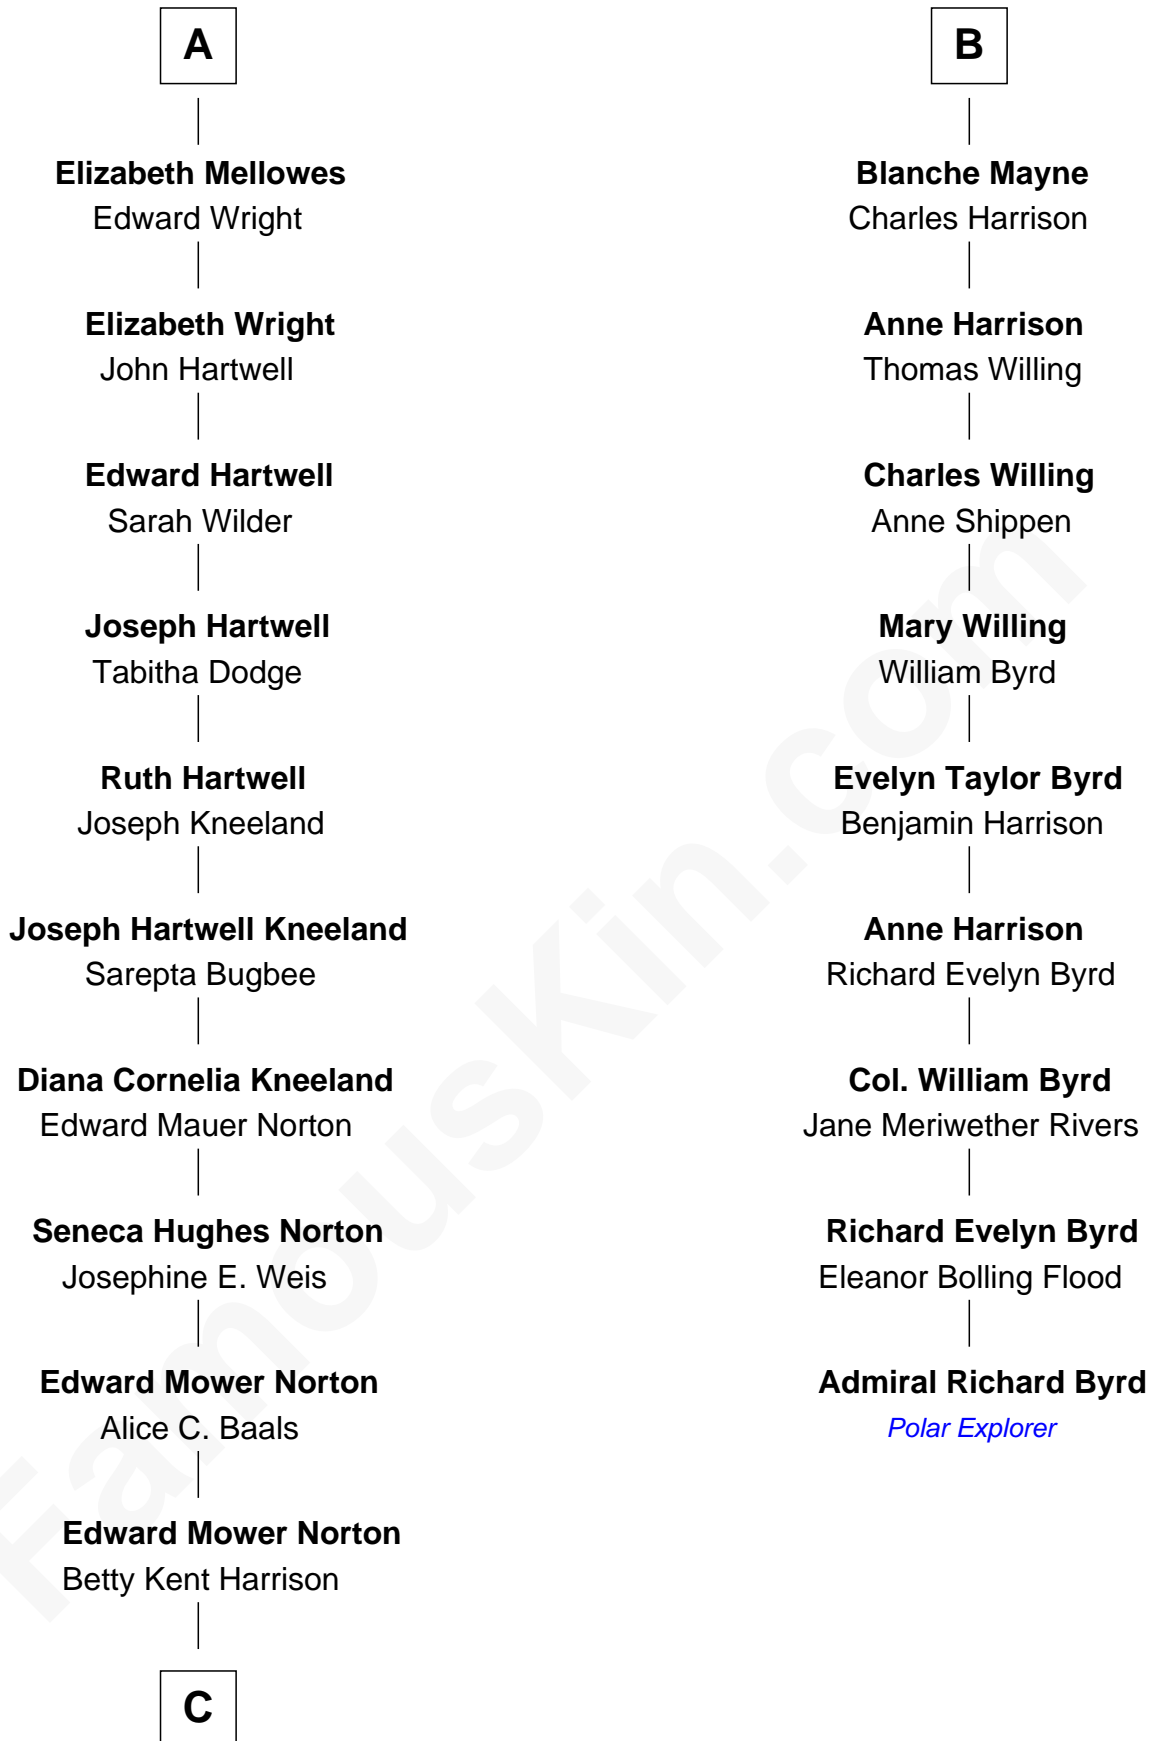

FamousKin.com Relationship Chart of

Edward Norton

Movie Actor

15th cousin 3 times removed of

Admiral Richard Byrd

Polar Explorer

Sir Robert Corbet

Margaret - - - - -

C

Edward Mower Norton

Lydia Robinson Rouse

Edward Norton

Movie Actor

FamousKin.com