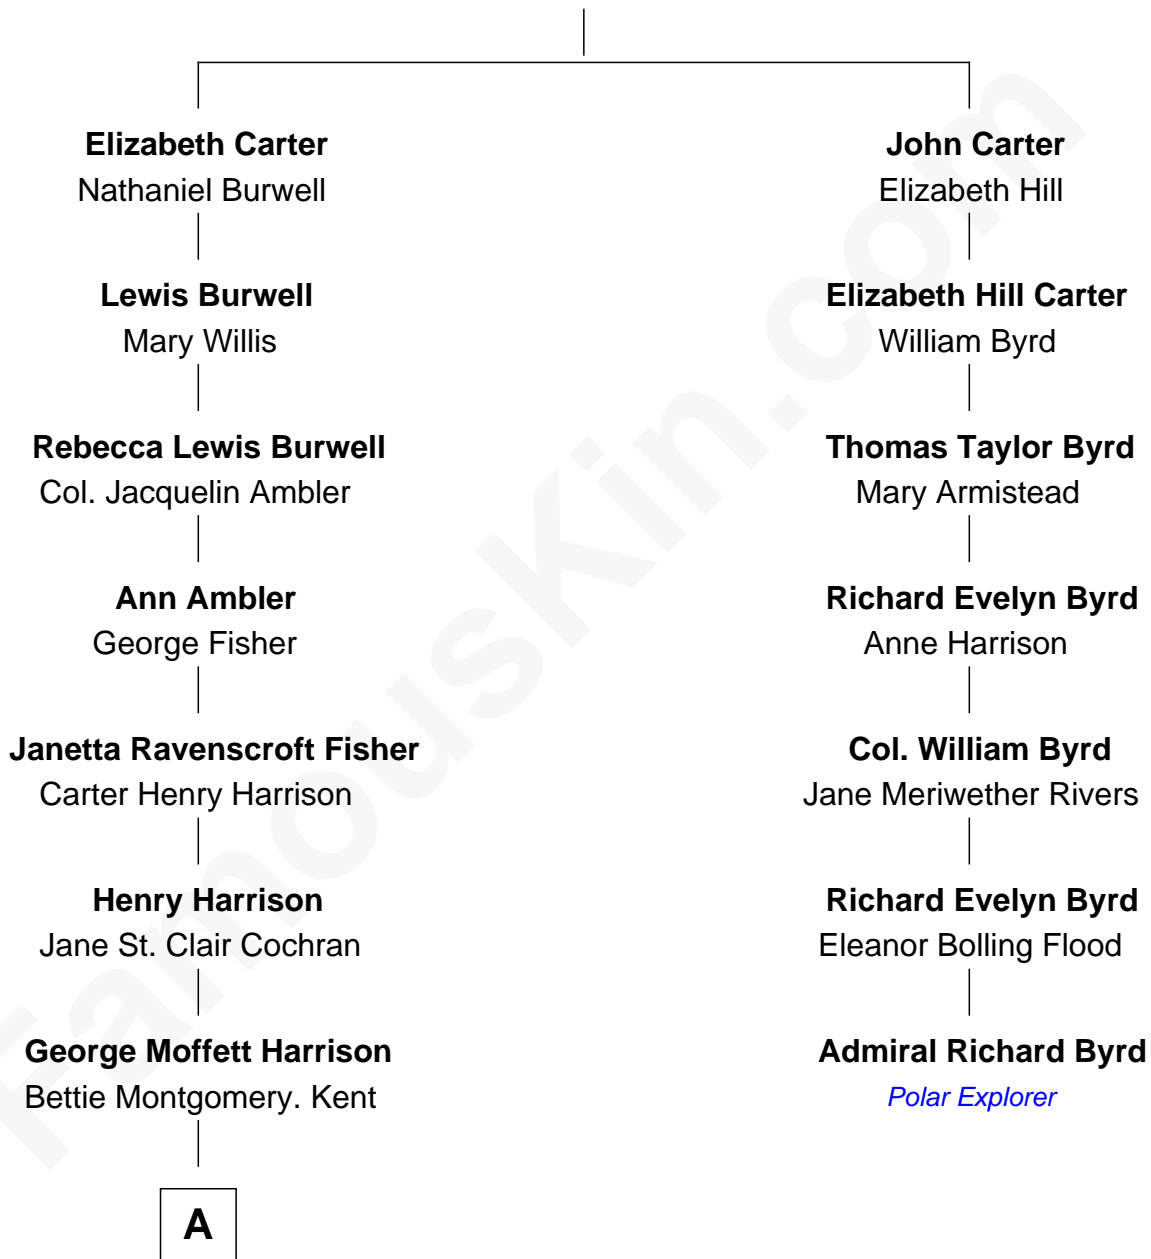

# FamousKin.com Relationship Chart of

**Edward Norton**

*Movie Actor*

6th cousin 4 times removed of

**Admiral Richard Byrd**

*Polar Explorer*

**Judith Armistead**

Col. Robert Carter

**A**

—  
**Joseph Kent Harrison**  
Cornelia Long Somerville

—  
**Betty Kent Harrison**  
Edward Mower Norton

—  
**Edward Mower Norton**  
Lydia Robinson Rouse

—  
**Edward Norton**  
*Movie Actor*