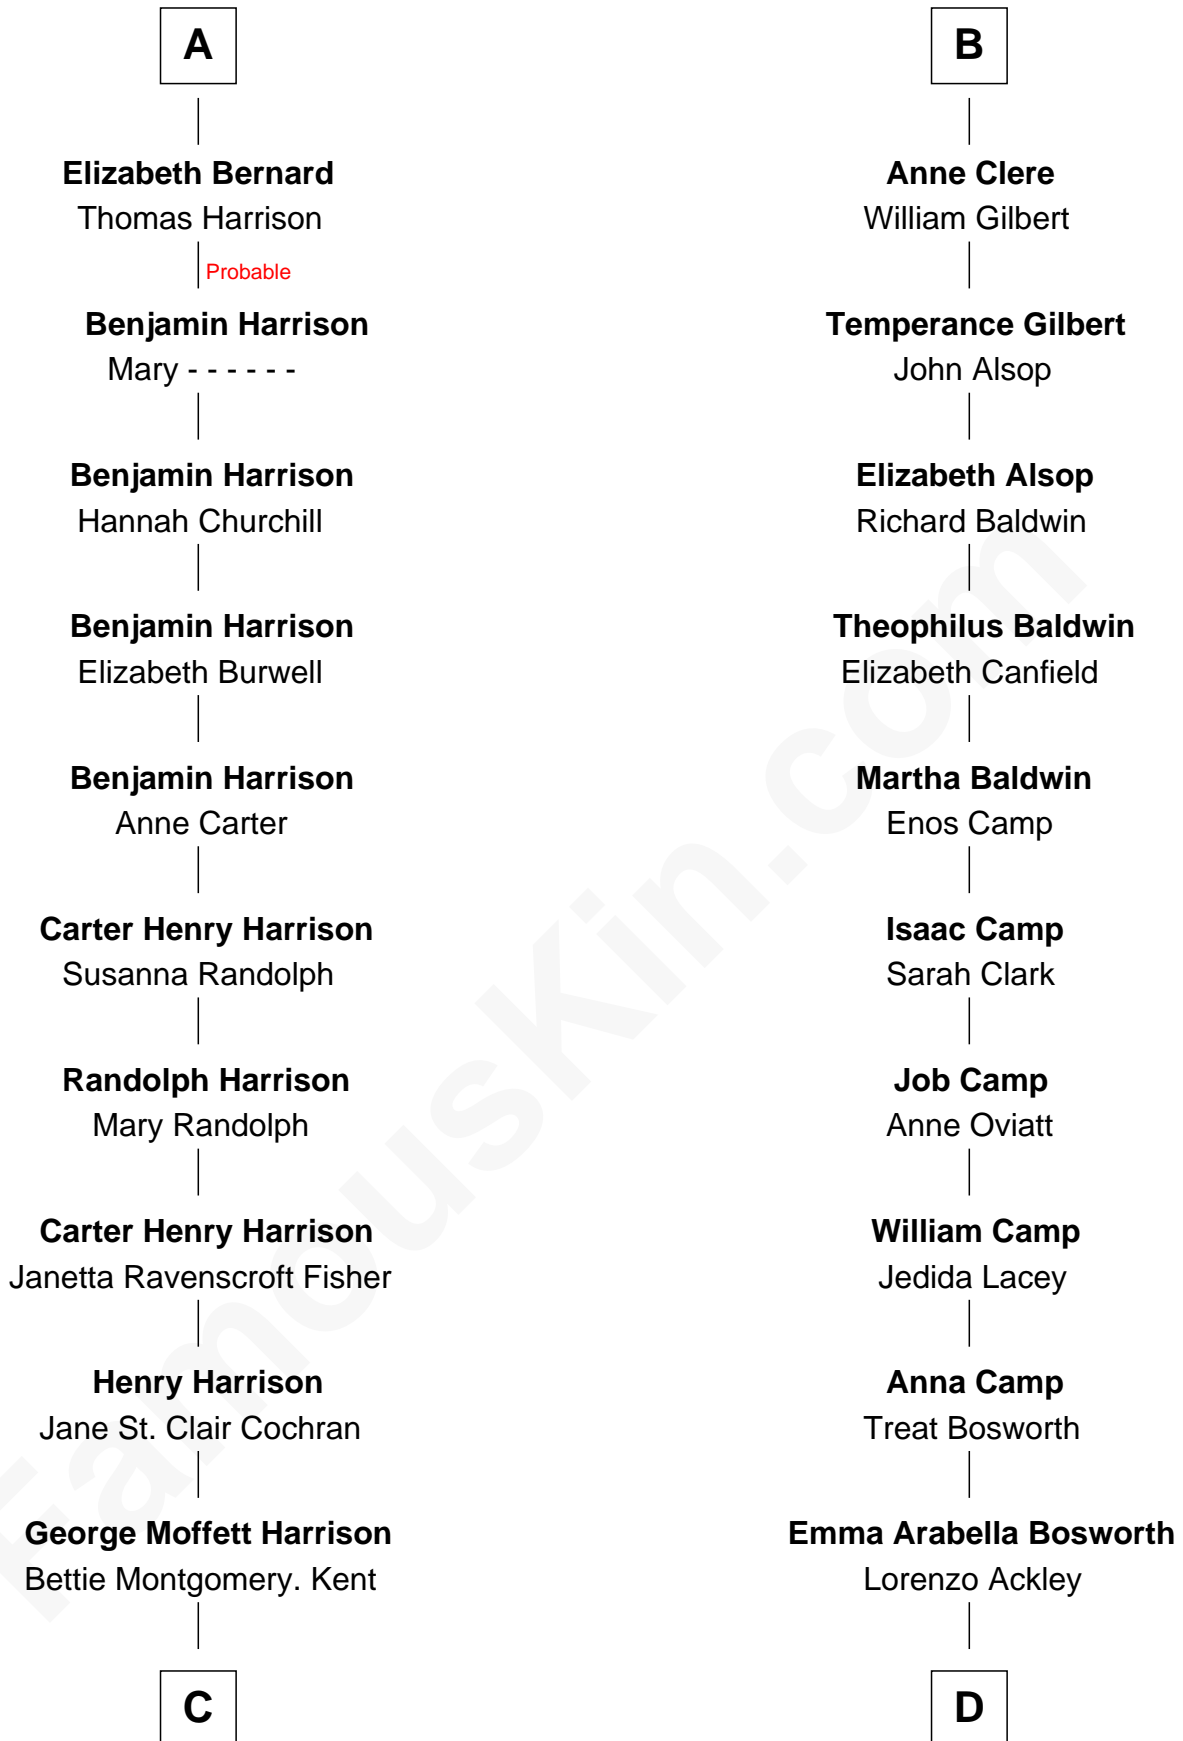

FamousKin.com Relationship Chart of

Edward Norton

Movie Actor

20th cousin 1 time removed of

Sydney Biddle Barrows

Mayflower Madam

John de Welles

Maud de Roos

Sir Robert Clere

Sir John Clere

Anne Tyrrell

Sir Edmund Clere

Frances Fulmerston

B

C

Joseph Kent Harrison
Cornelia Long Somerville