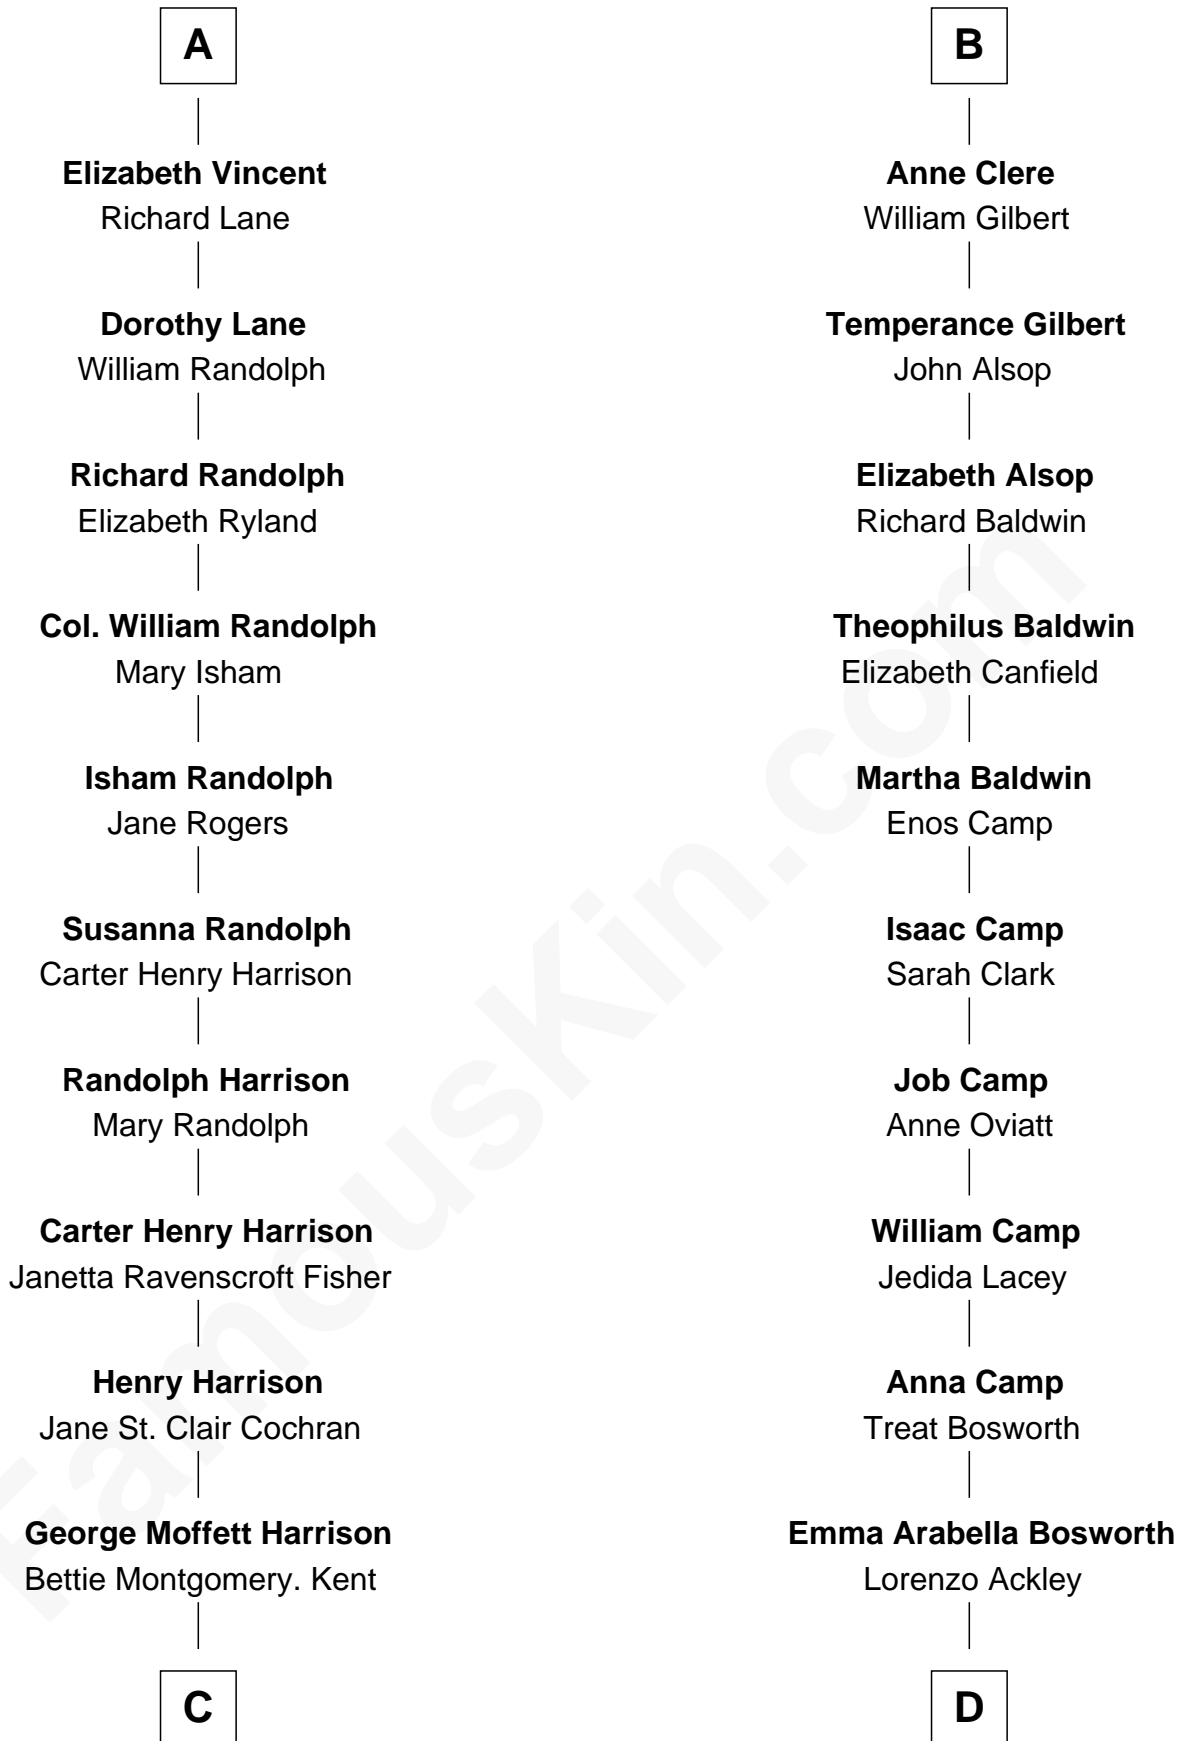

# FamousKin.com Relationship Chart of

**Edward Norton**

*Movie Actor*

20th cousin 1 time removed of

**Sydney Biddle Barrows**

*Mayflower Madam*

**Sir Richard Fitzalan**

Elizabeth de Bohun

**Elizabeth Fitzalan**  
Sir Thomas Mowbray

**Margaret Mowbray**  
Sir Robert Howard

**Katherine Howard**  
Sir Edward Neville

**Catherine Neville**  
Robert Tanfield

**William Tanfield**  
Elizabeth Stavely

**Frances Tanfield**  
Bridget Cave

**Anne Tanfield**  
Clement Vincent

**A**

**Joan Fitzalan**  
Sir William Beauchamp

**Joan Beauchamp**  
James Butler

**Sir Thomas Butler**  
Anne Hankeford

**Margaret Butler**  
Sir William Boleyn

**Alice Boleyn**  
Sir Robert Clere

**Sir John Clere**  
Anne Tyrrell

**Sir Edmund Clere**  
Frances Fulmerston

**B**

**C**

**Joseph Kent Harrison**  
Cornelia Long Somerville

**Betty Kent Harrison**  
Edward Mower Norton