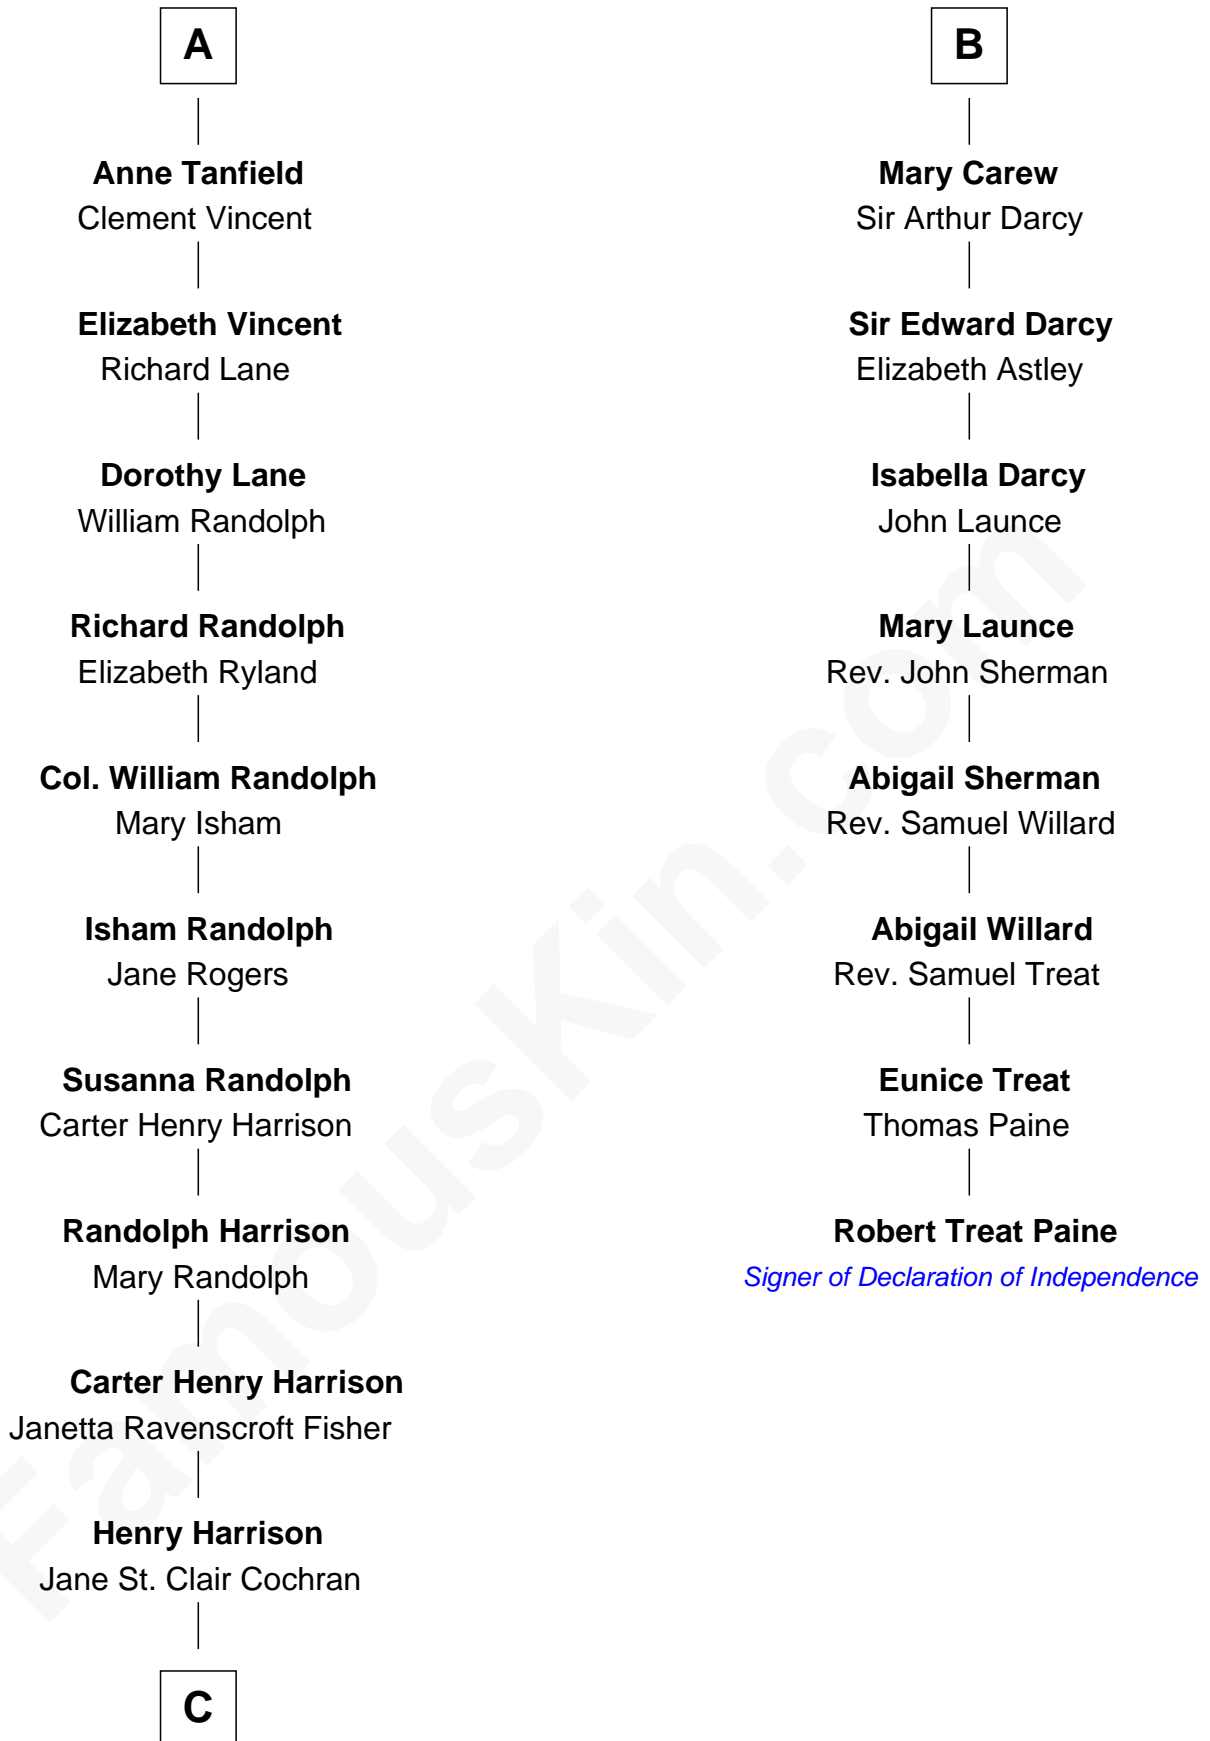

FamousKin.com
Relationship Chart of
Edward Norton
Movie Actor

14th cousin 7 times removed of

Robert Treat Paine
Signer of the Declaration of Independence

C

George Moffett Harrison

Bettie Montgomery. Kent

Joseph Kent Harrison

Cornelia Long Somerville

Betty Kent Harrison

Edward Mower Norton

Edward Mower Norton

Lydia Robinson Rouse

Edward Norton

Movie Actor

FamousKin.com