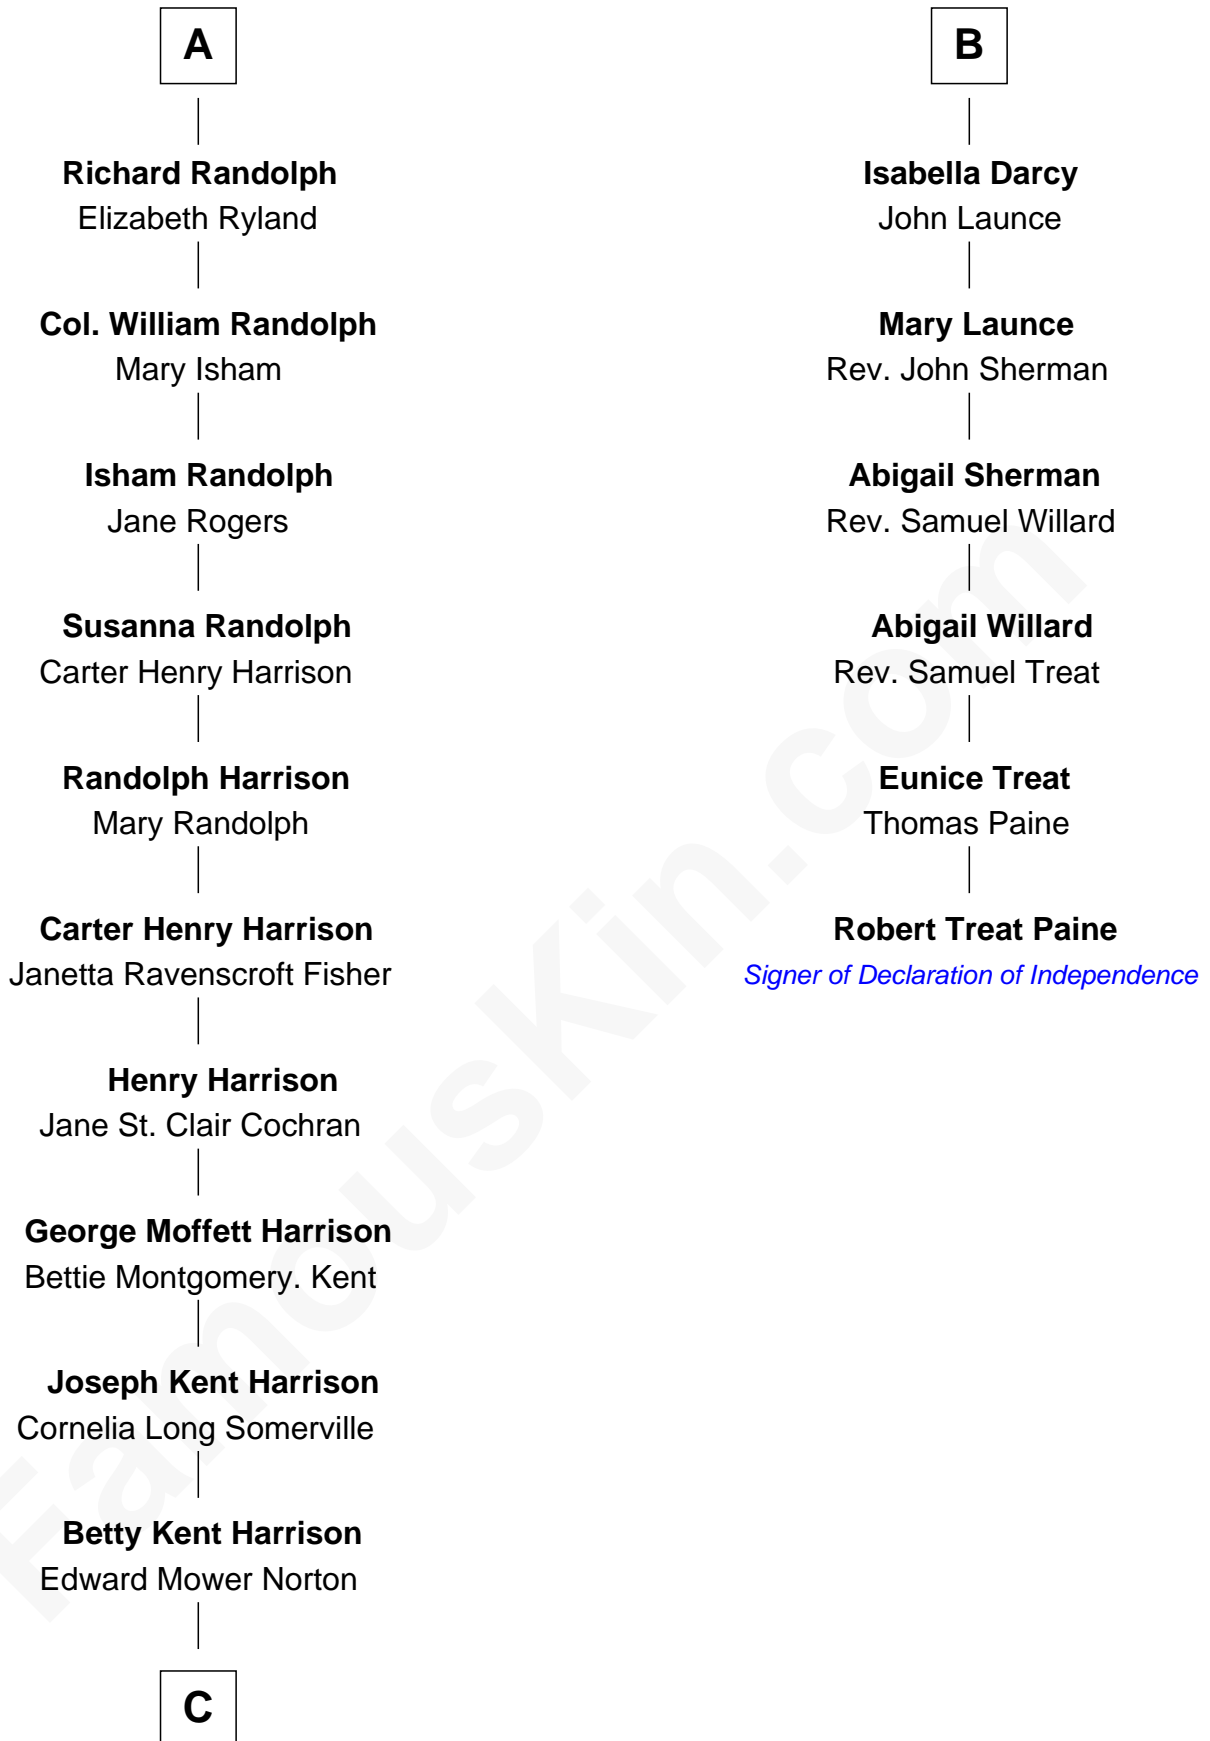

## Relationship Chart of

### Edward Norton

Movie Actor

12th cousin 6 times removed of

**Robert Treat Paine**  
Signer of the Declaration of Independence

**C**

**Edward Mower Norton**

Lydia Robinson Rouse

**Edward Norton**