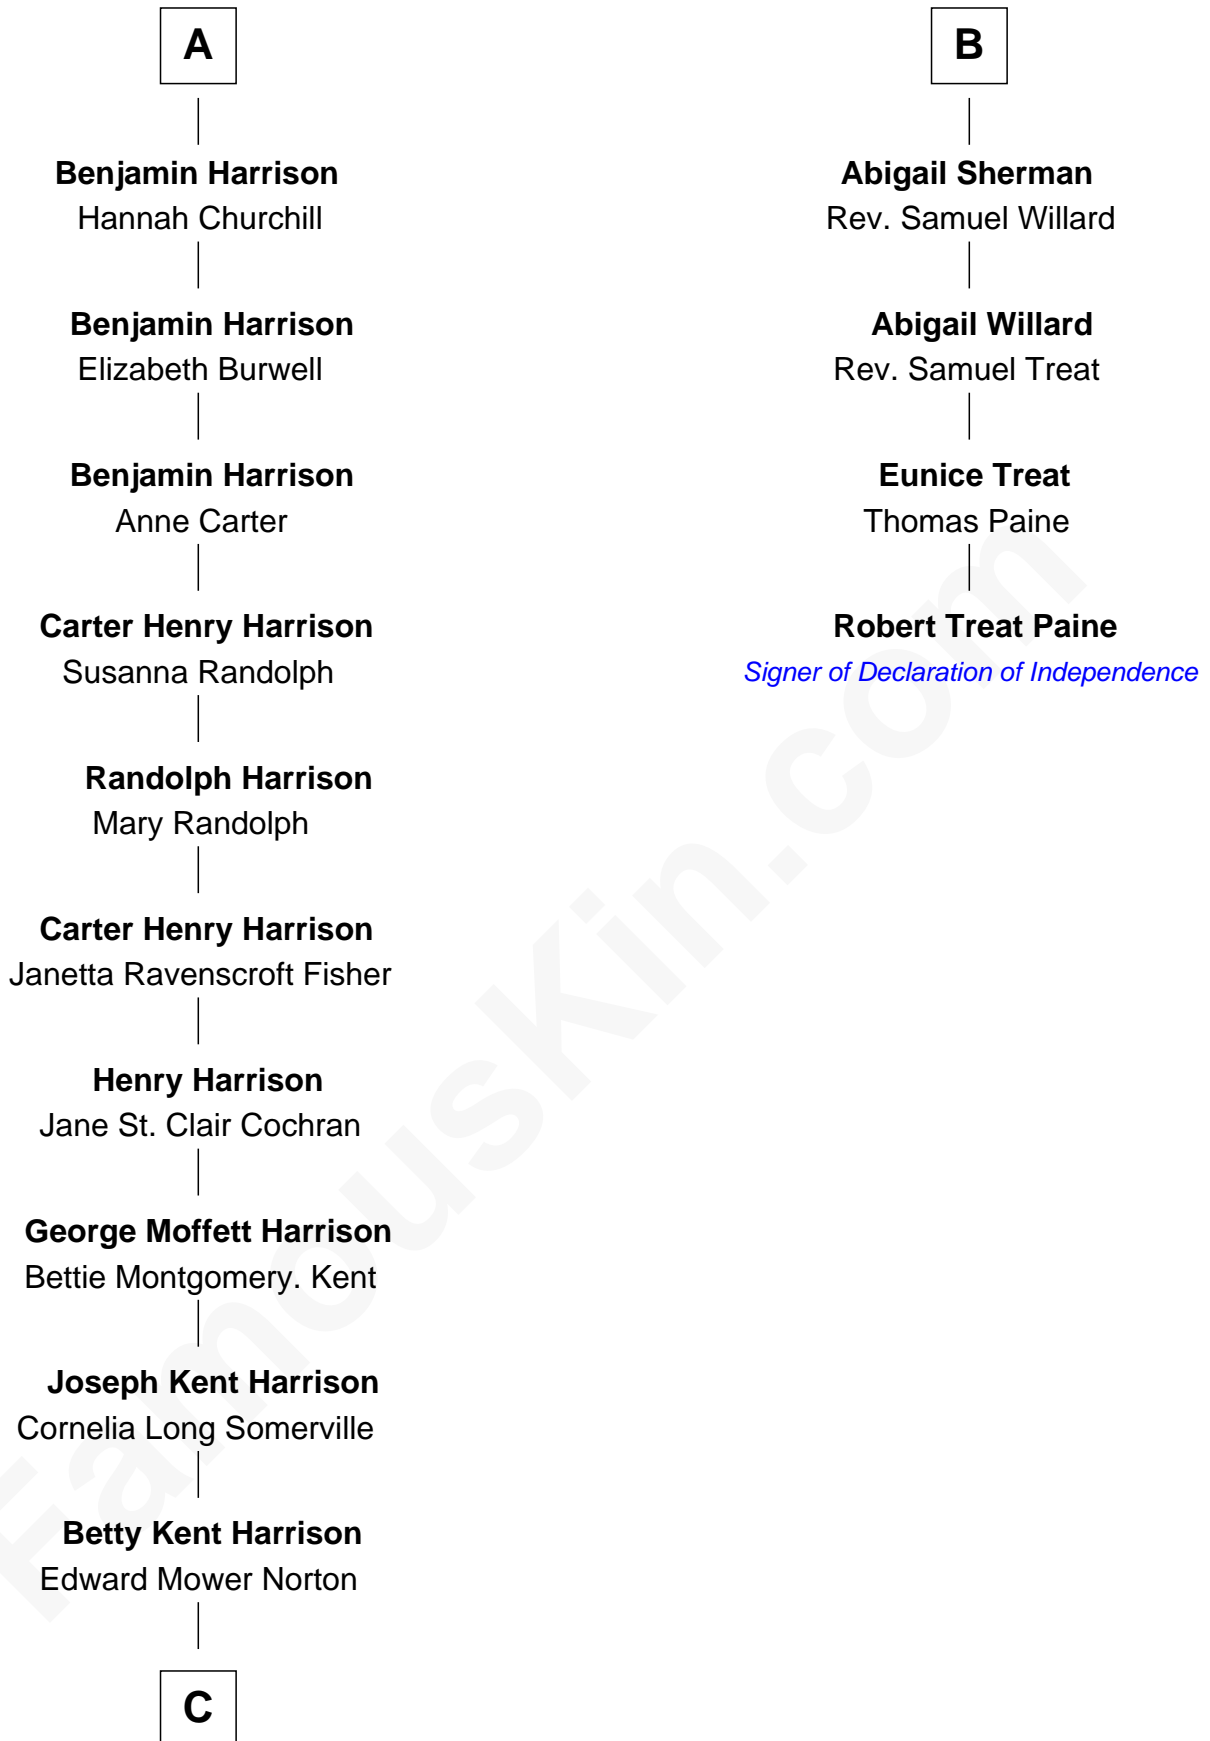

FamousKin.com
Relationship Chart of
Edward Norton
Movie Actor

10th cousin 8 times removed of

Robert Treat Paine
Signer of the Declaration of Independence

C

Edward Mower Norton

Lydia Robinson Rouse

Edward Norton

Movie Actor

FamousKin.com