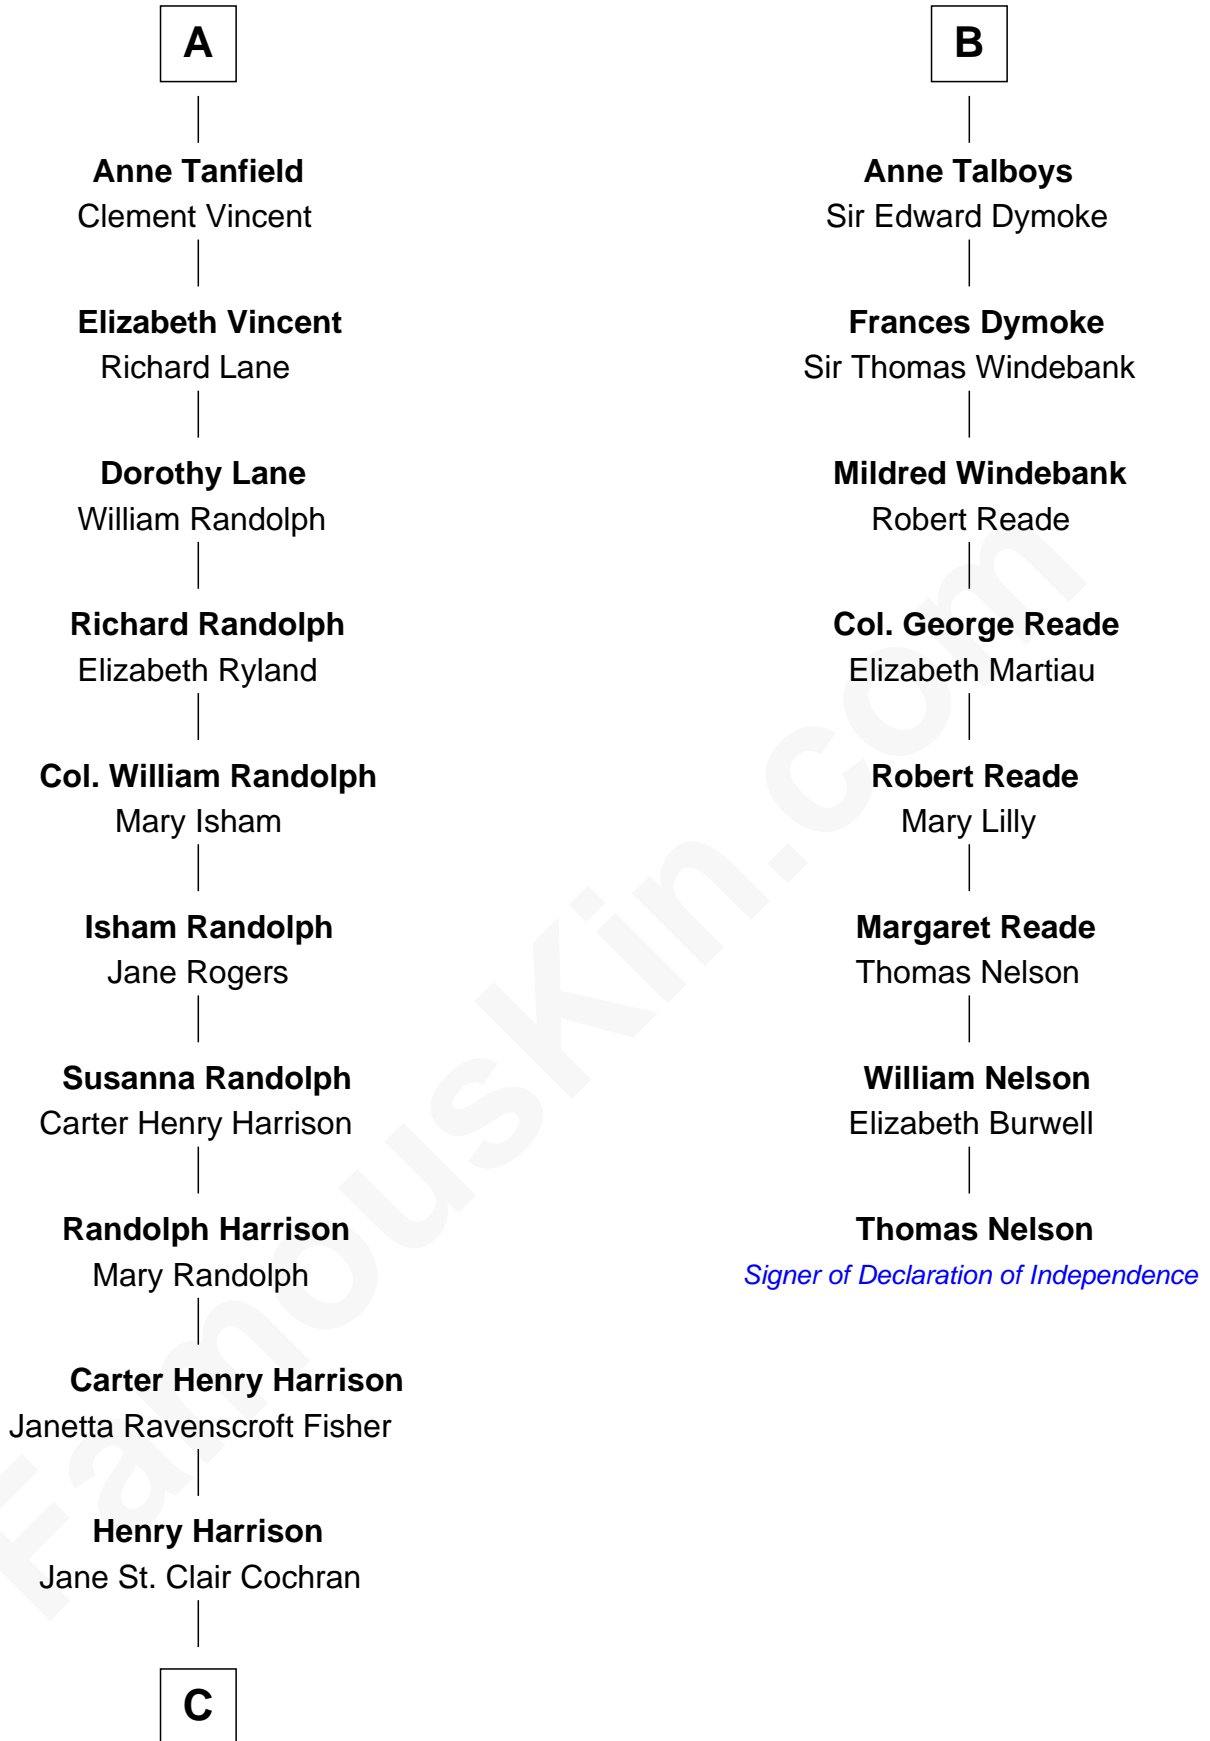

FamousKin.com Relationship Chart of

Edward Norton

Movie Actor

14th cousin 7 times removed of

Thomas Nelson

Signer of the Declaration of Independence

C

George Moffett Harrison

Bettie Montgomery. Kent

Joseph Kent Harrison

Cornelia Long Somerville

Betty Kent Harrison

Edward Mower Norton

Edward Mower Norton

Lydia Robinson Rouse

Edward Norton