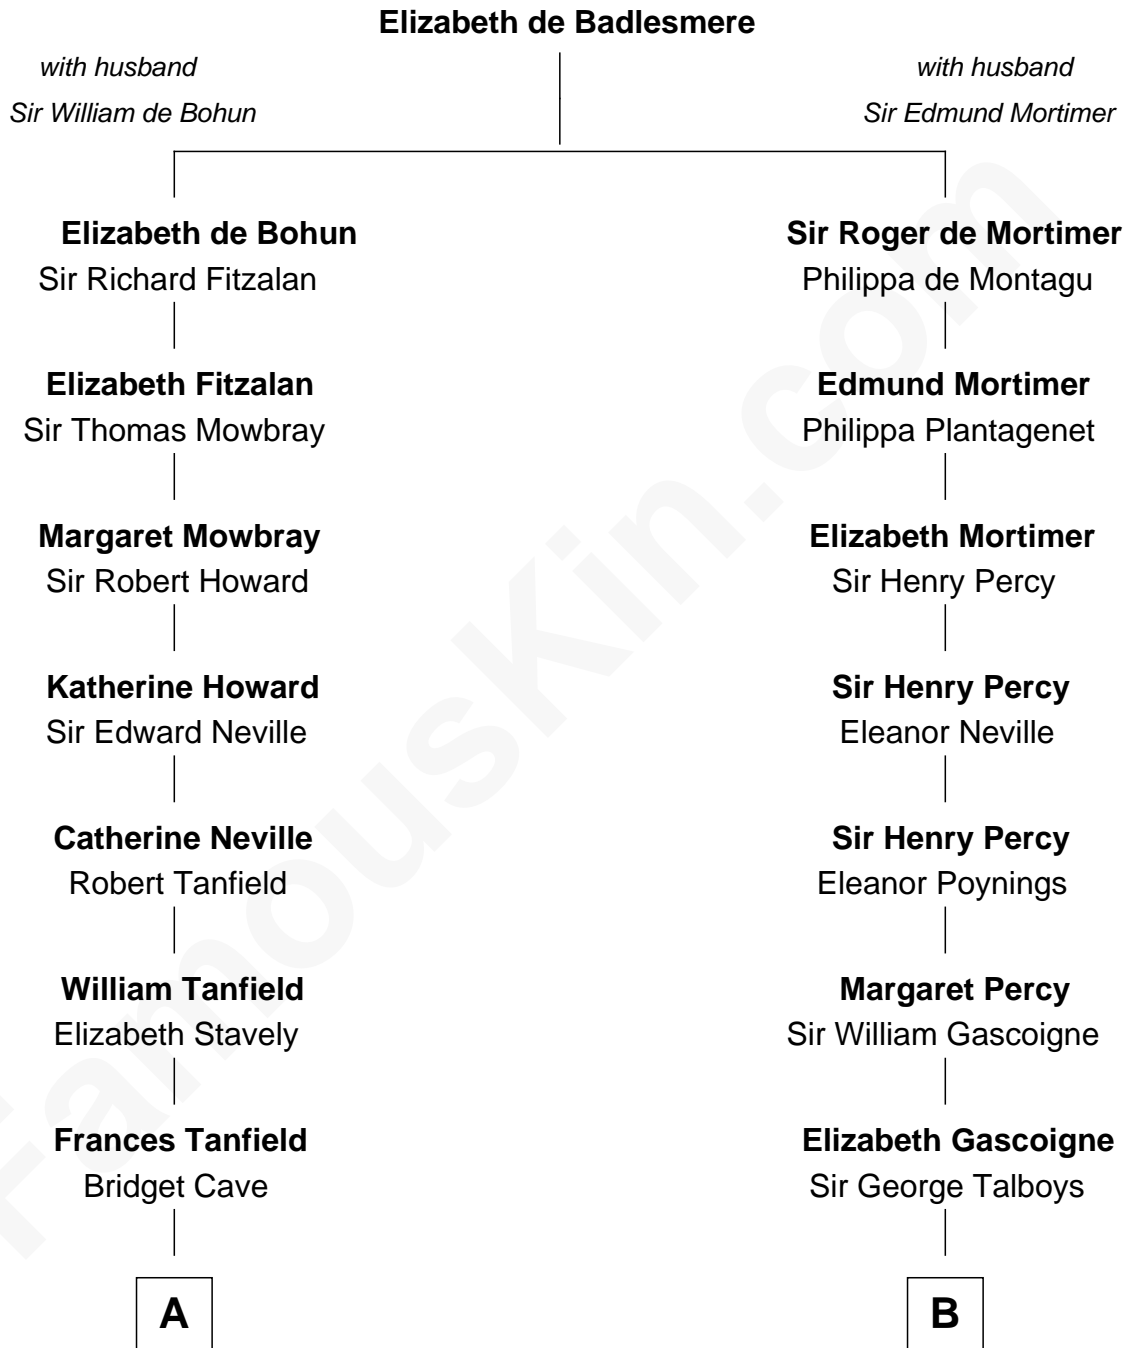

FamousKin.com Relationship Chart of

Edward Norton

Movie Actor

14th cousin 7 times removed of

Thomas Nelson

Signer of the Declaration of Independence

C

George Moffett Harrison

Bettie Montgomery. Kent

Joseph Kent Harrison

Cornelia Long Somerville

Betty Kent Harrison

Edward Mower Norton

Edward Mower Norton

Lydia Robinson Rouse

Edward Norton