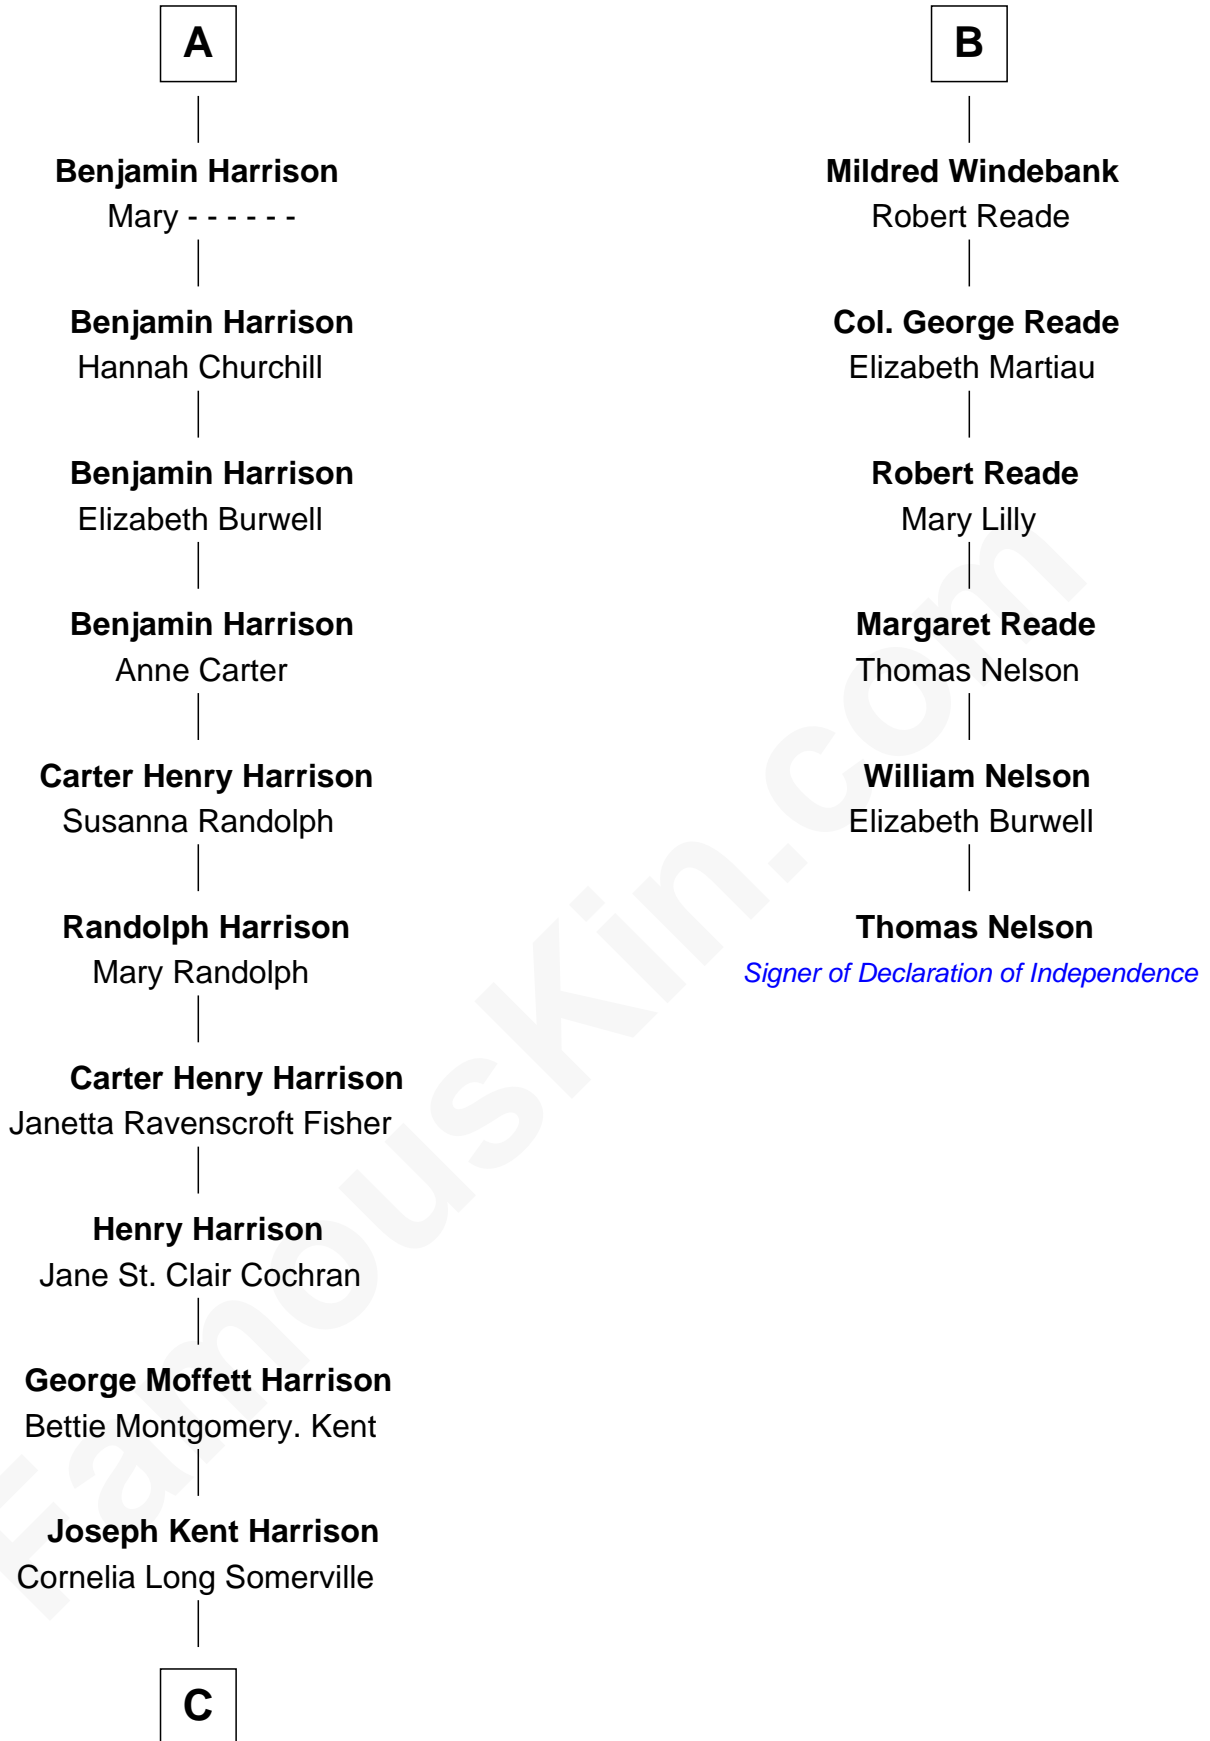

FamousKin.com Relationship Chart of

Edward Norton

Movie Actor

12th cousin 7 times removed of

Thomas Nelson

Signer of the Declaration of Independence

C

Betty Kent Harrison
Edward Mower Norton

Edward Mower Norton
Lydia Robinson Rouse

Edward Norton
Movie Actor

FamousKin.com