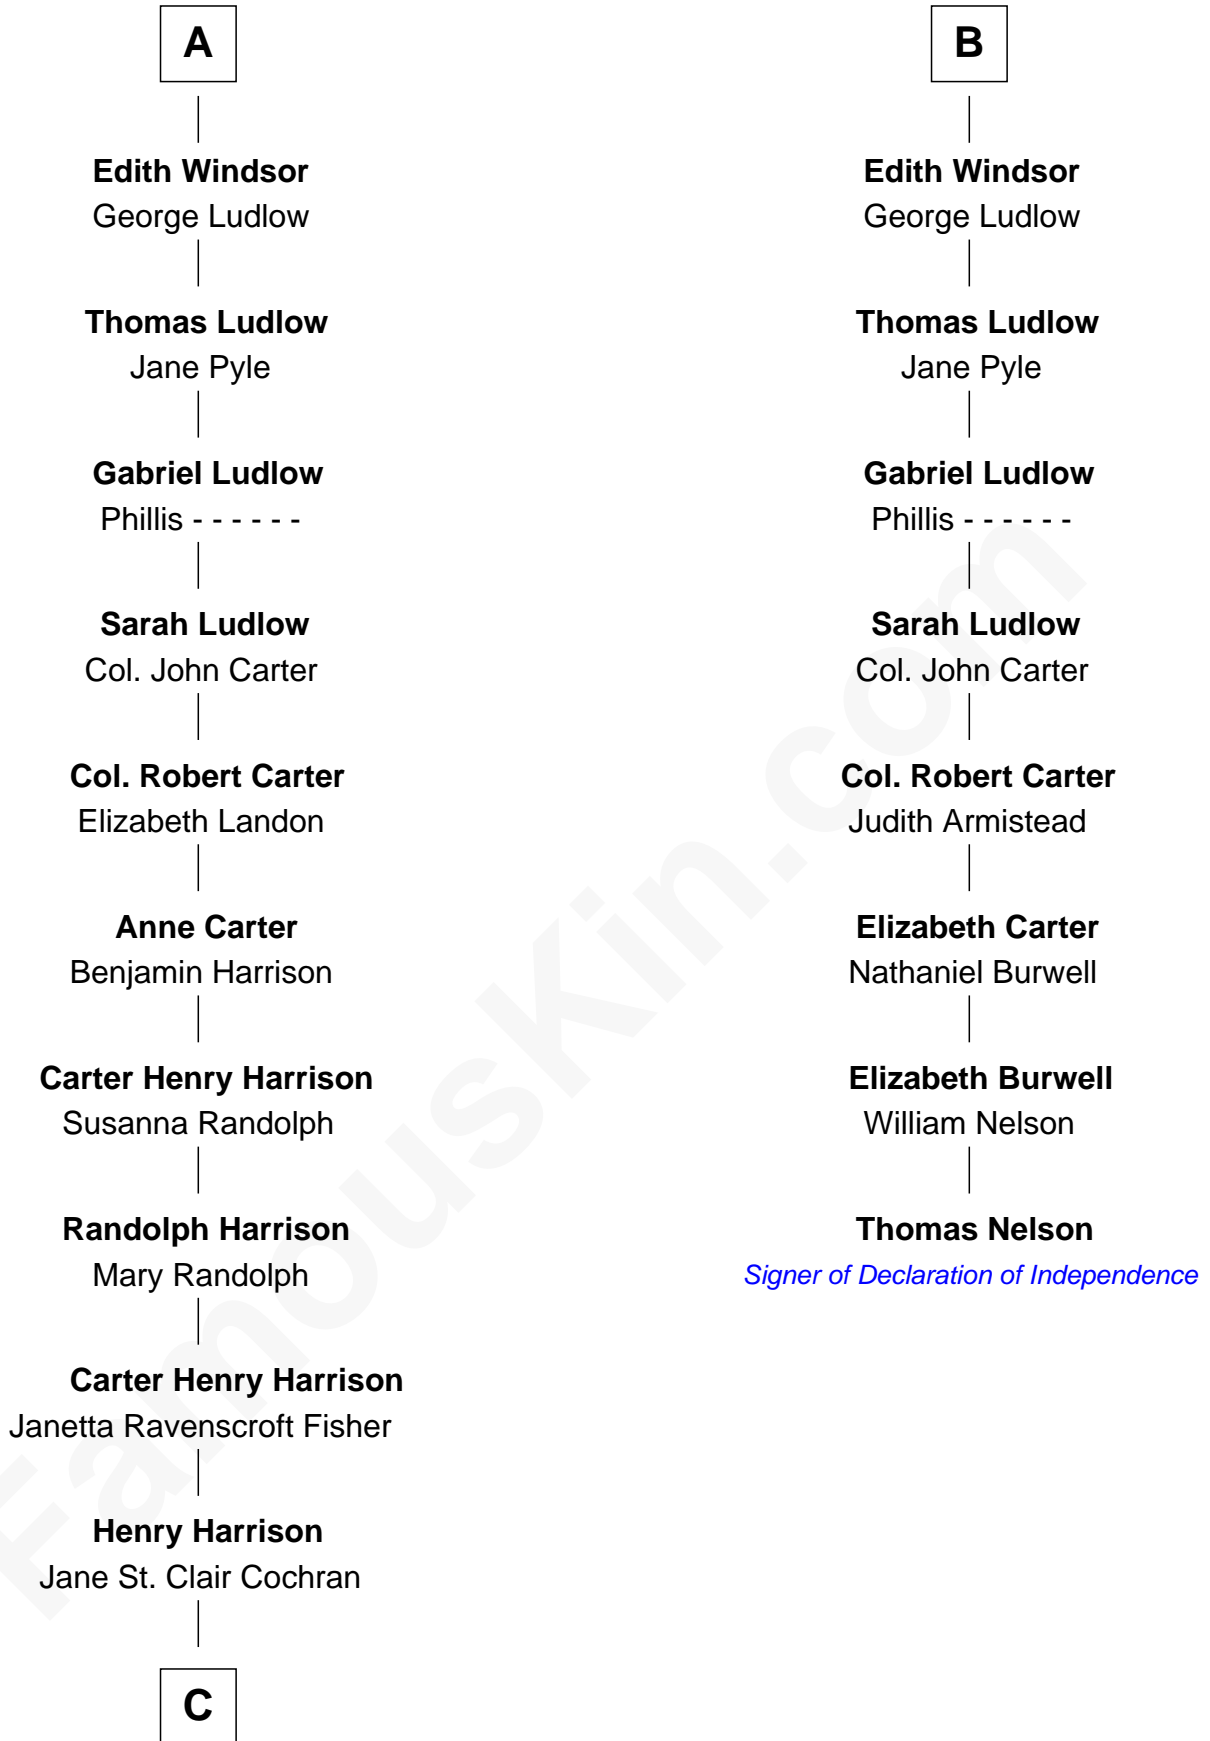

FamousKin.com Relationship Chart of

Edward Norton

Movie Actor

14th cousin 7 times removed of

Thomas Nelson

Signer of the Declaration of Independence

Sir Thomas de Swynnerton

C

George Moffett Harrison

Bettie Montgomery Kent

Joseph Kent Harrison

Cornelia Long Somerville

Betty Kent Harrison

Edward Mower Norton

Edward Mower Norton

Lydia Robinson Rouse