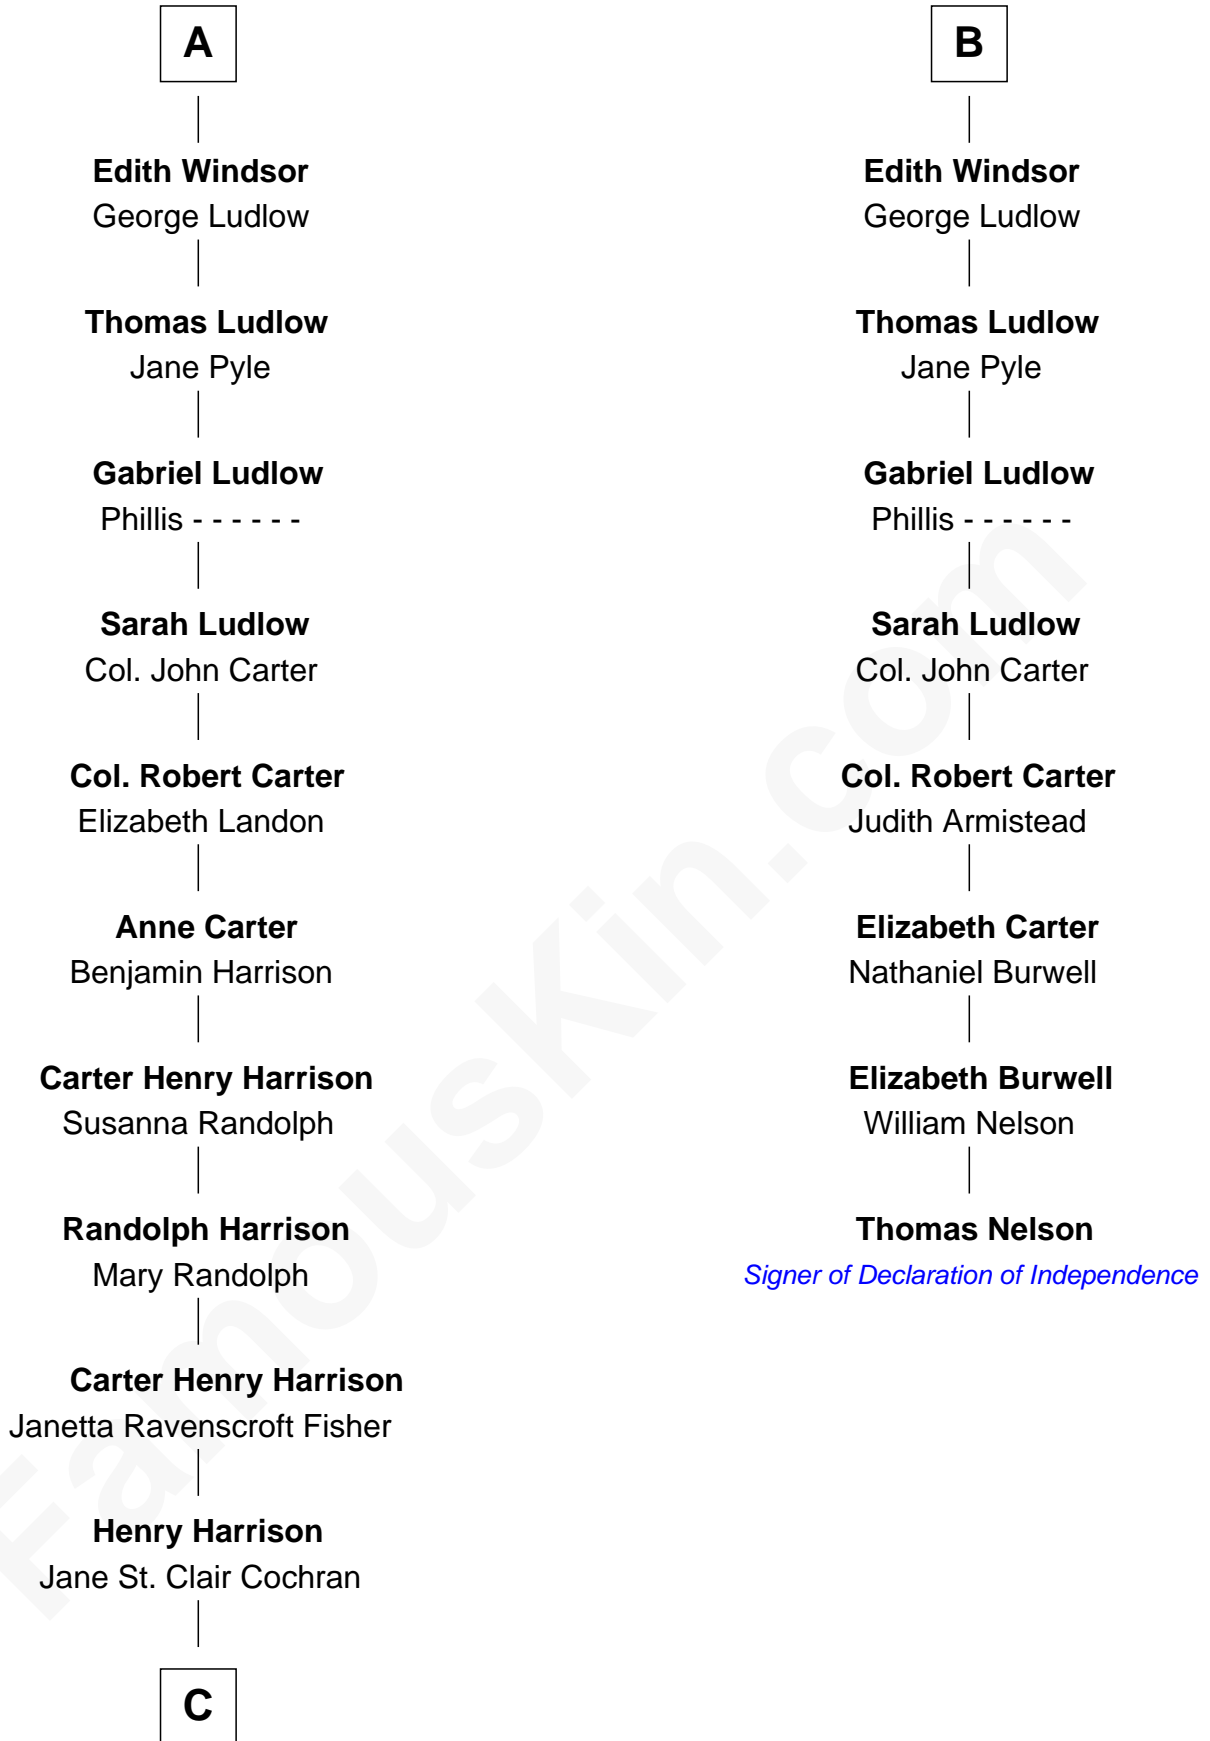

# FamousKin.com Relationship Chart of

**Edward Norton**

*Movie Actor*

14th cousin 7 times removed of

**Thomas Nelson**

*Signer of the Declaration of Independence*

**Sir Geoffrey de Gresley**

Margaret Gernon

Alice de Swynnerton

**Sir Nicholas de Gresley**

Thomasine de Wastneys

**Sir Thomas de Gresley**

Margaret Walsh

**Margaret de Gresley**

Sir Thomas Blount

**Sir Walter Blount**

Helena Byron

**Sir William Blount**

Margaret Echyngam

**Elizabeth Blount**

Sir Andrews de Windsor

**B**

**C**

George Moffett Harrison

Bettie Montgomery. Kent

Joseph Kent Harrison

Cornelia Long Somerville

Betty Kent Harrison

Edward Mower Norton

Edward Mower Norton

Lydia Robinson Rouse

Edward Norton