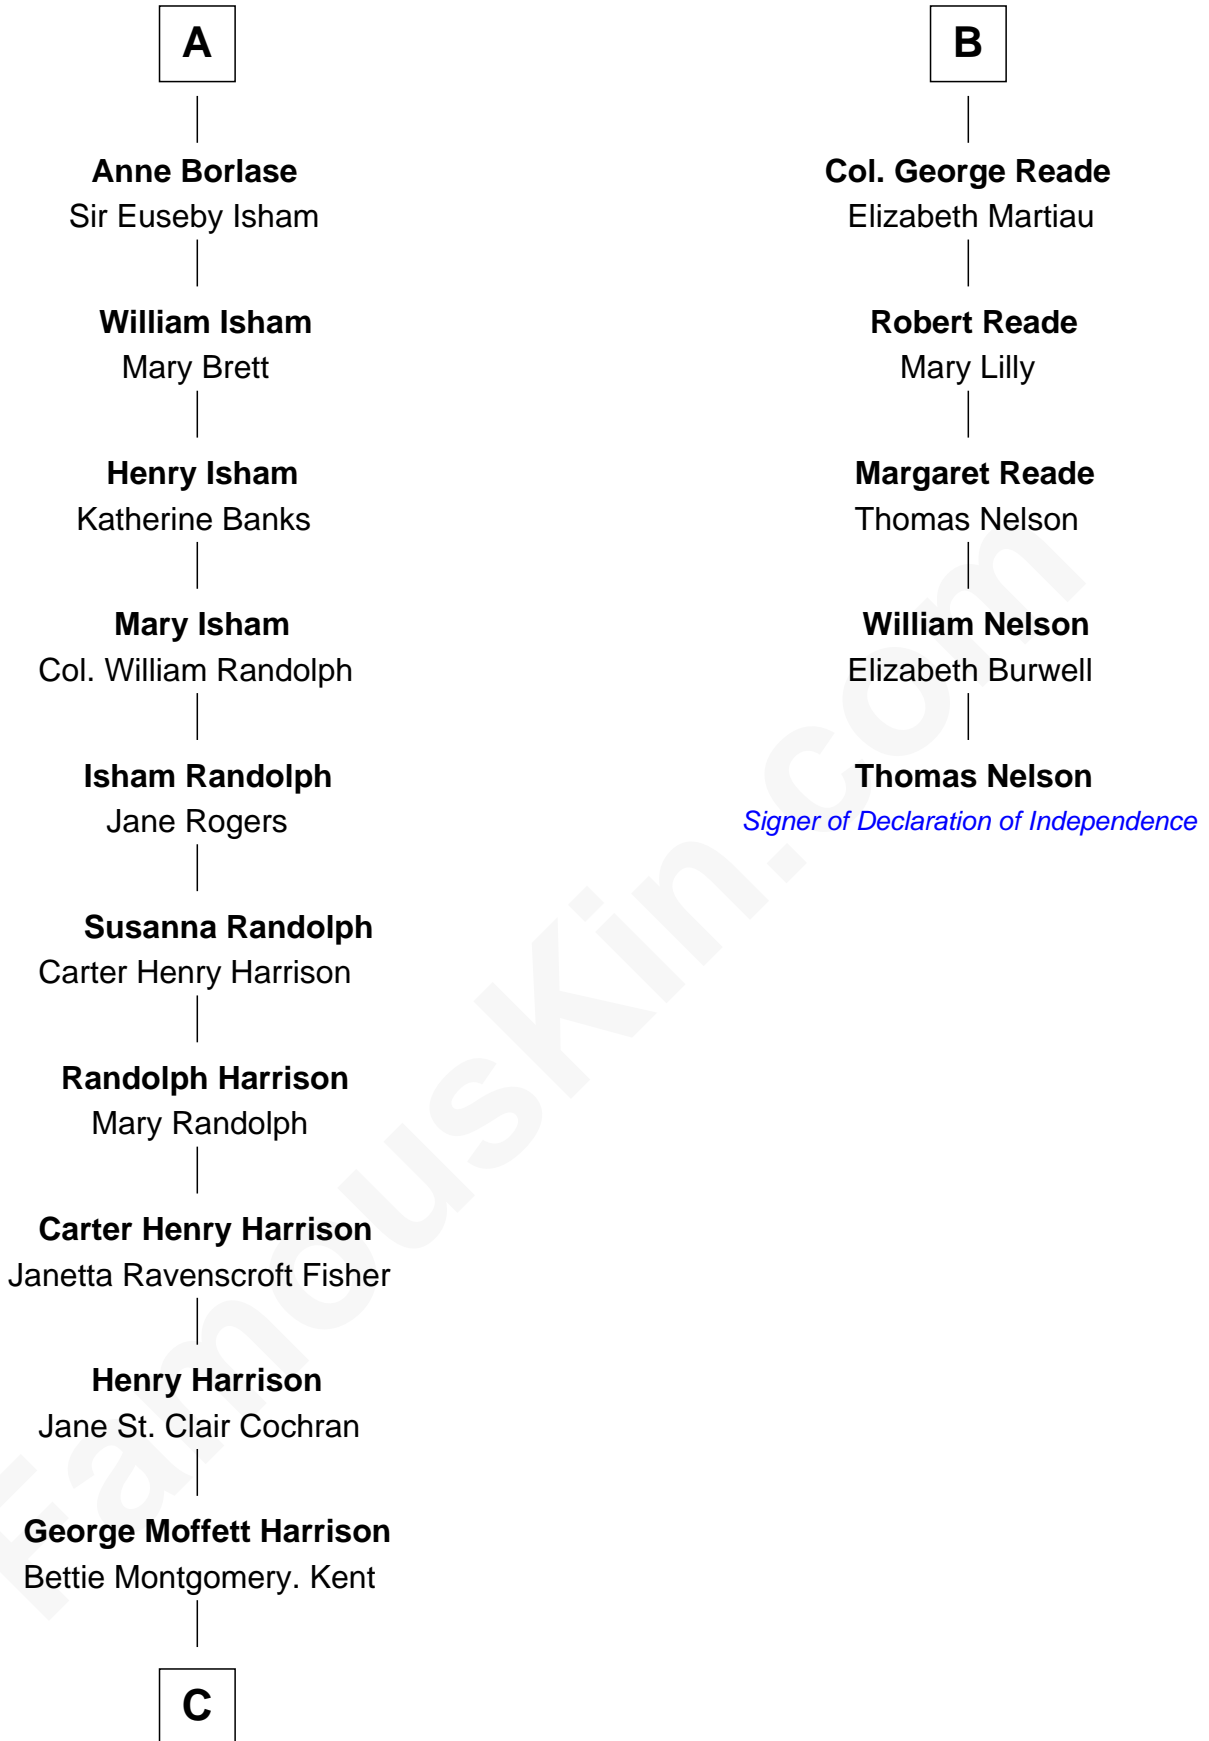

FamousKin.com Relationship Chart of

Edward Norton

Movie Actor

11th cousin 9 times removed of

Thomas Nelson

Signer of the Declaration of Independence

William Pert
Joan le Scrope

C

—
Joseph Kent Harrison
Cornelia Long Somerville

—
Betty Kent Harrison
Edward Mower Norton

—
Edward Mower Norton
Lydia Robinson Rouse

—
Edward Norton
Movie Actor

FamousKin.com