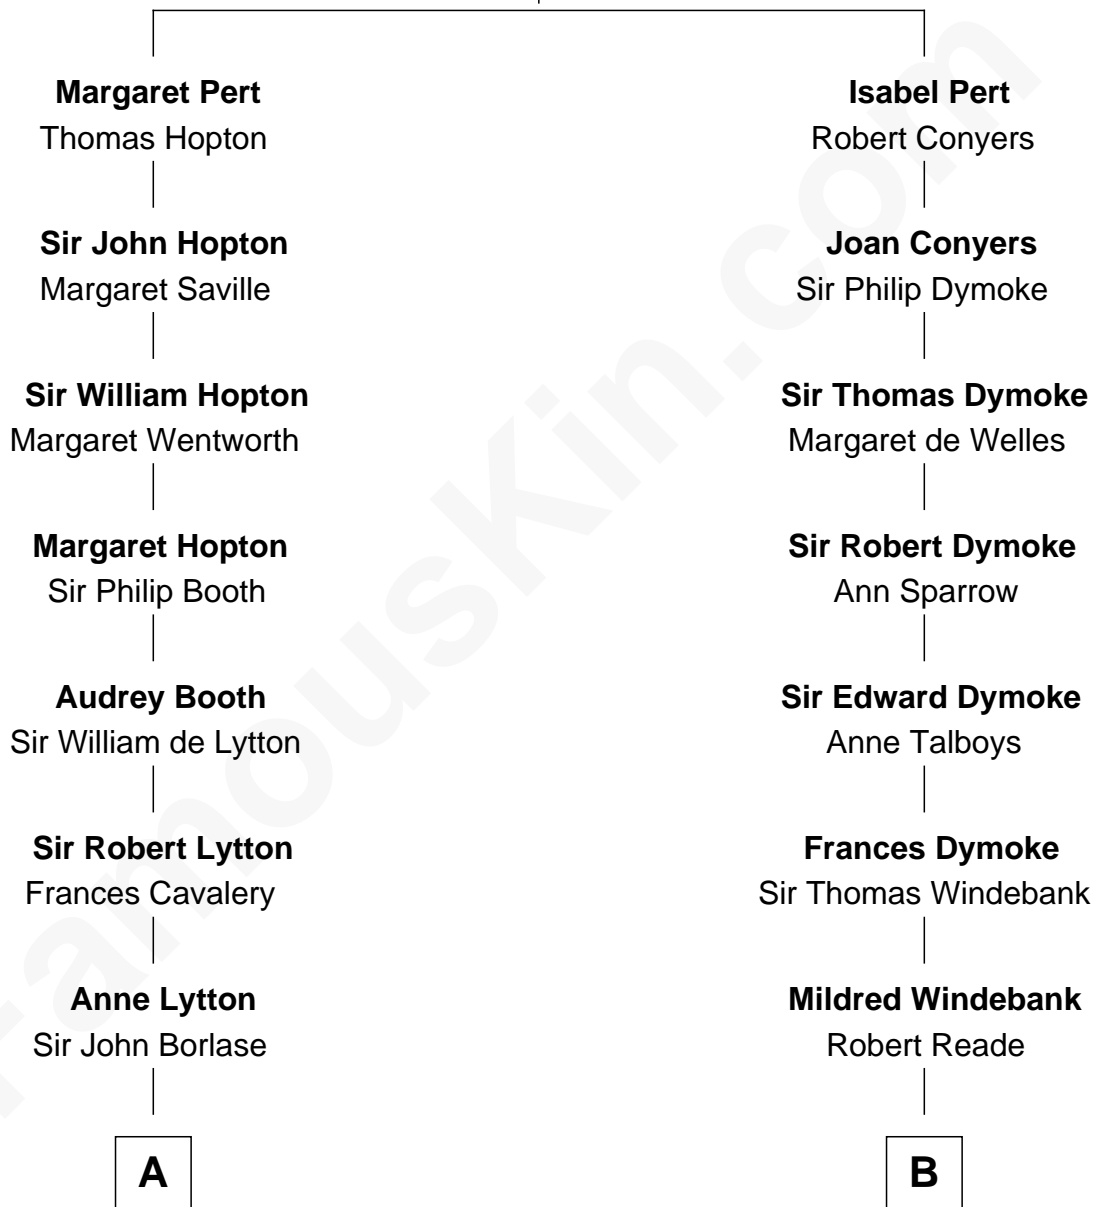

FamousKin.com Relationship Chart of

Edward Norton

Movie Actor

11th cousin 9 times removed of

Thomas Nelson

Signer of the Declaration of Independence

William Pert
Joan le Scrope

C

—
Joseph Kent Harrison
Cornelia Long Somerville

—
Betty Kent Harrison
Edward Mower Norton

—
Edward Mower Norton
Lydia Robinson Rouse

—
Edward Norton
Movie Actor

FamousKin.com