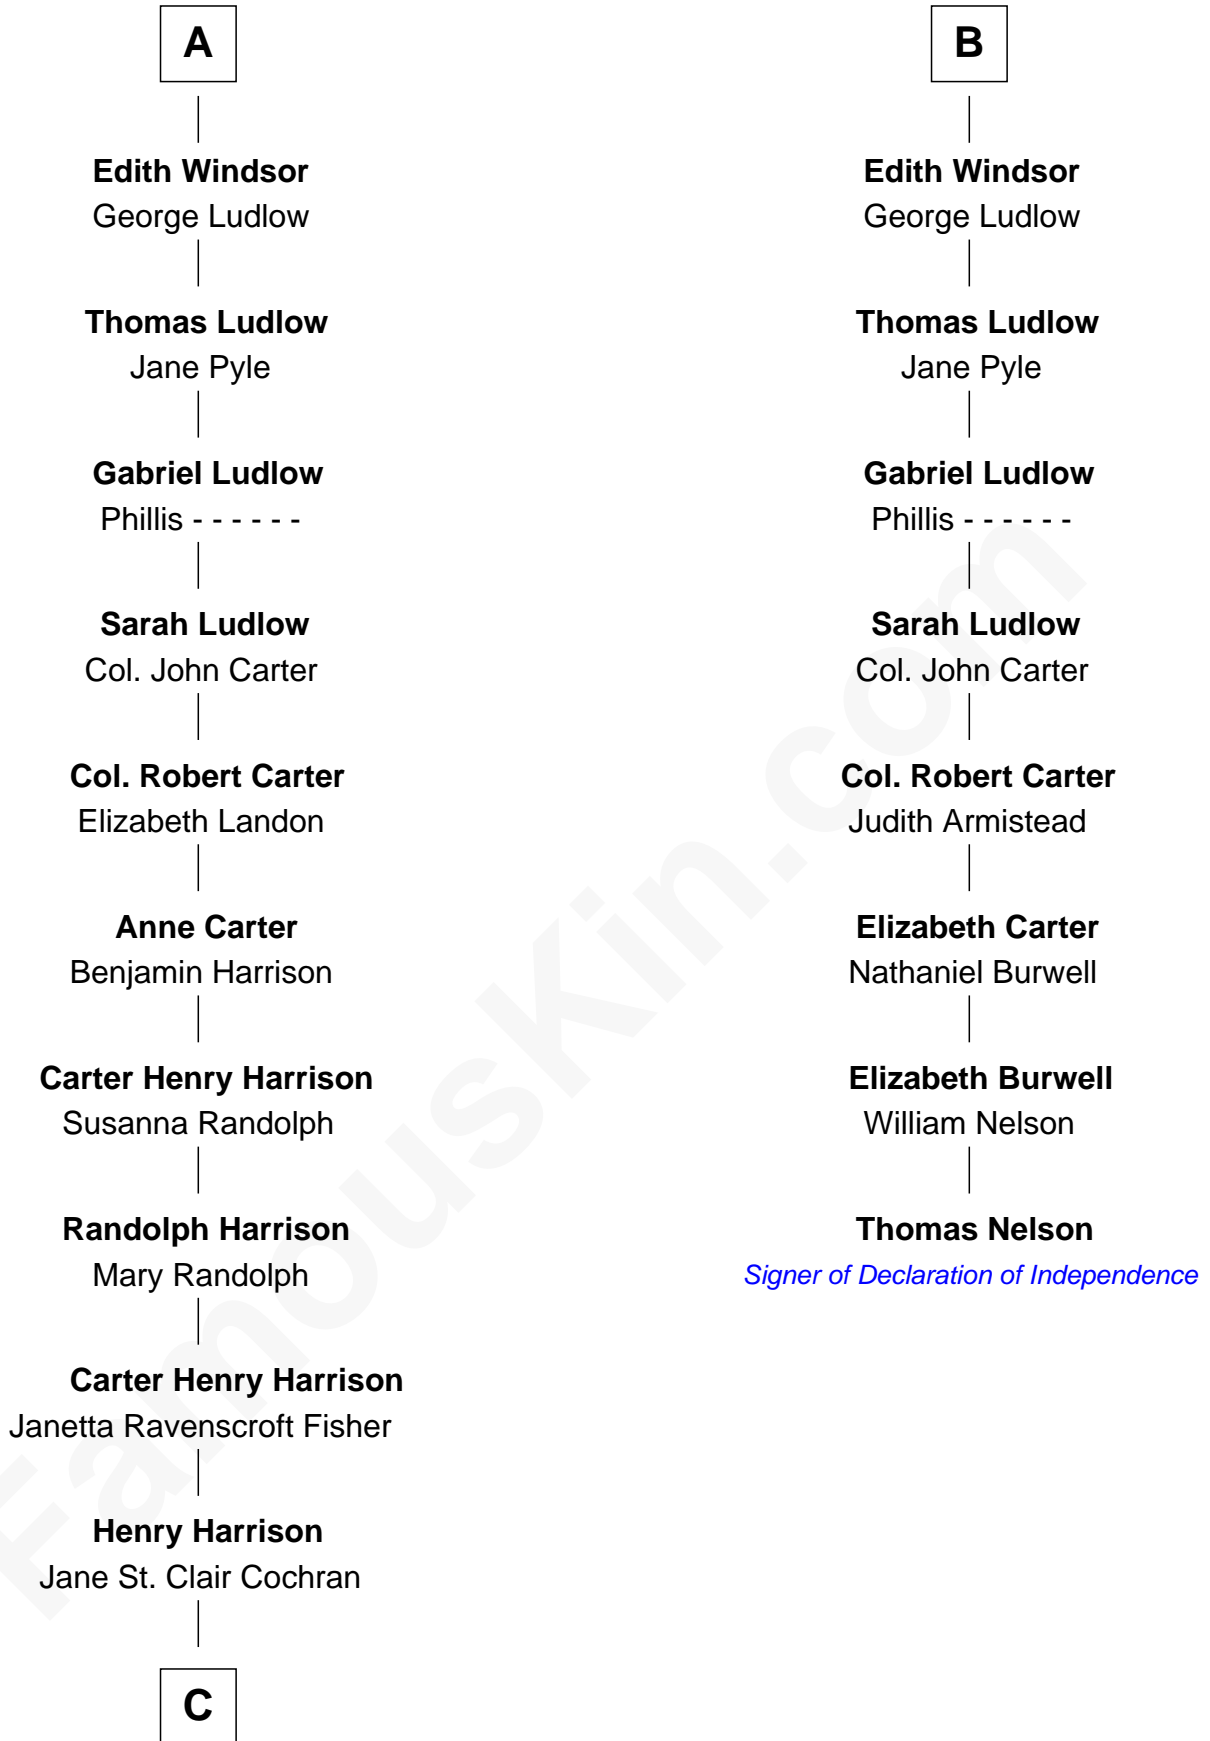

# FamousKin.com Relationship Chart of

**Edward Norton**

*Movie Actor*

14th cousin 7 times removed of

**Thomas Nelson**

*Signer of the Declaration of Independence*

**Humphrey de Bohun**

Elizabeth Plantagenet

**C**

George Moffett Harrison

Bettie Montgomery. Kent

Joseph Kent Harrison

Cornelia Long Somerville

Betty Kent Harrison

Edward Mower Norton

Edward Mower Norton

Lydia Robinson Rouse

Edward Norton

*Movie Actor*