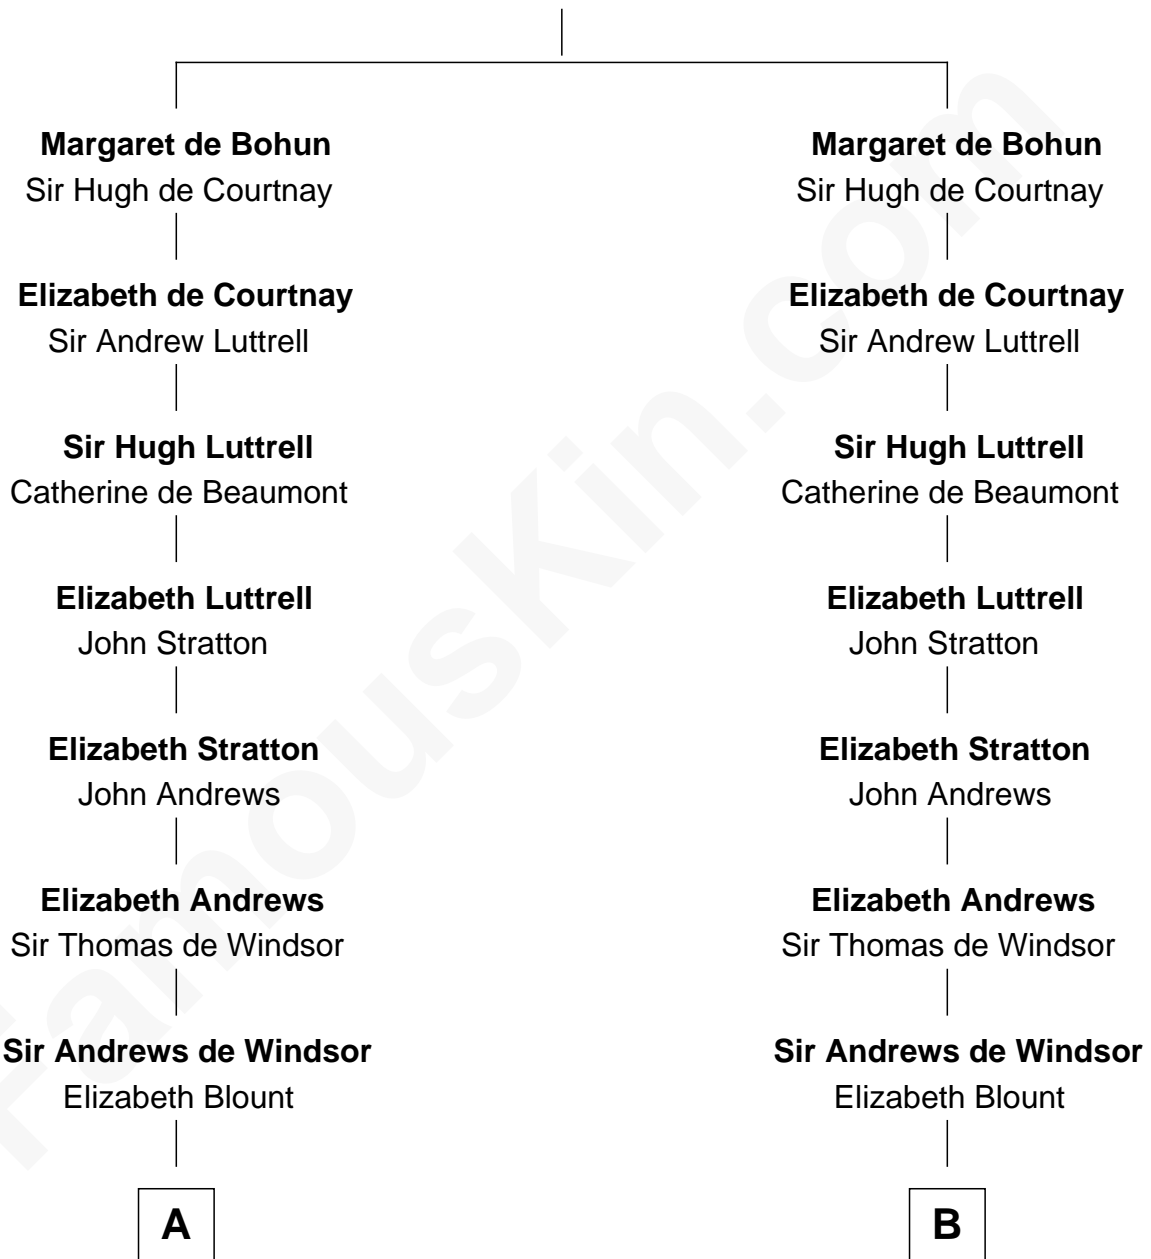

# FamousKin.com Relationship Chart of

**Edward Norton**

*Movie Actor*

14th cousin 7 times removed of

**Thomas Nelson**

*Signer of the Declaration of Independence*

**Humphrey de Bohun**

Elizabeth Plantagenet

**C**

George Moffett Harrison

Bettie Montgomery. Kent

Joseph Kent Harrison

Cornelia Long Somerville

Betty Kent Harrison

Edward Mower Norton

Edward Mower Norton

Lydia Robinson Rouse

Edward Norton

*Movie Actor*