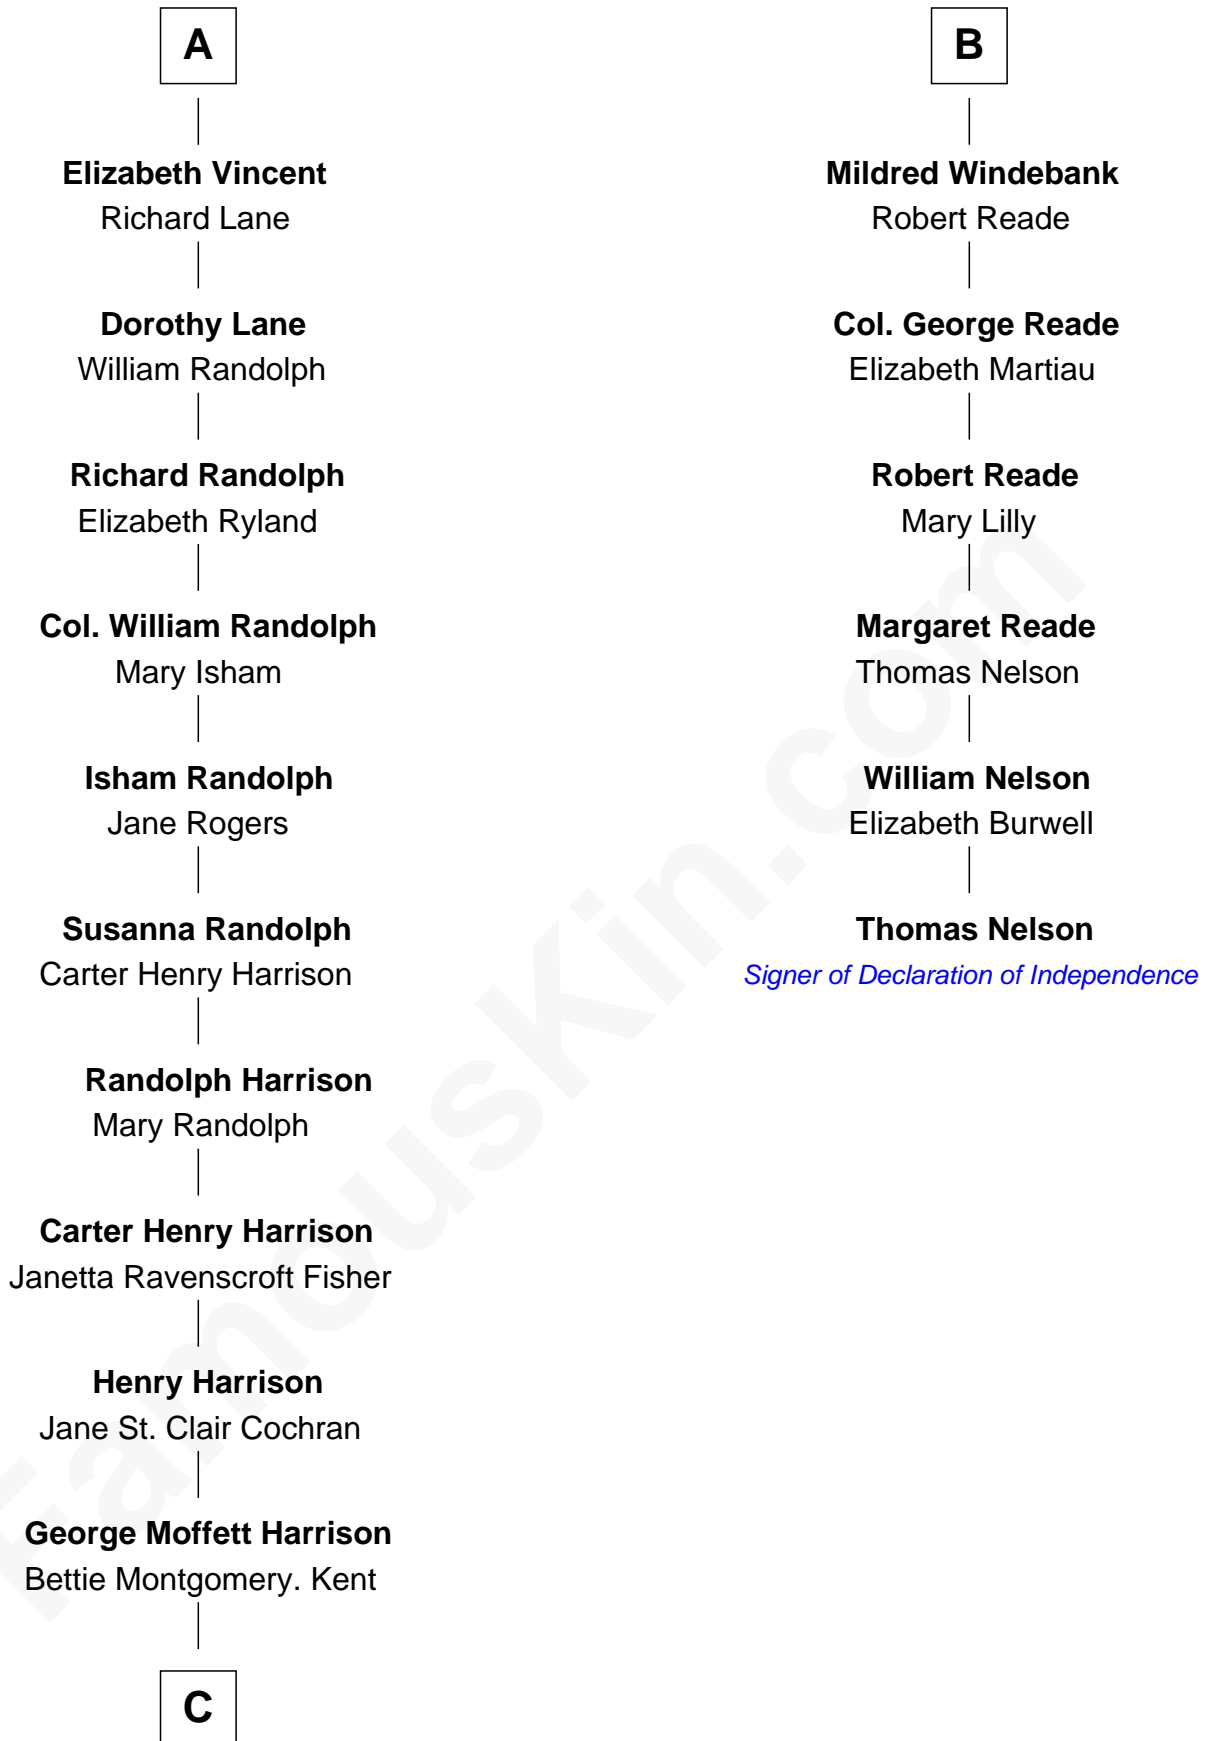

FamousKin.com Relationship Chart of

Edward Norton

Movie Actor

12th cousin 8 times removed of

Thomas Nelson

Signer of the Declaration of Independence

C

—
Joseph Kent Harrison
Cornelia Long Somerville

—
Betty Kent Harrison
Edward Mower Norton

—
Edward Mower Norton
Lydia Robinson Rouse

—
Edward Norton
Movie Actor

FamousKin.com