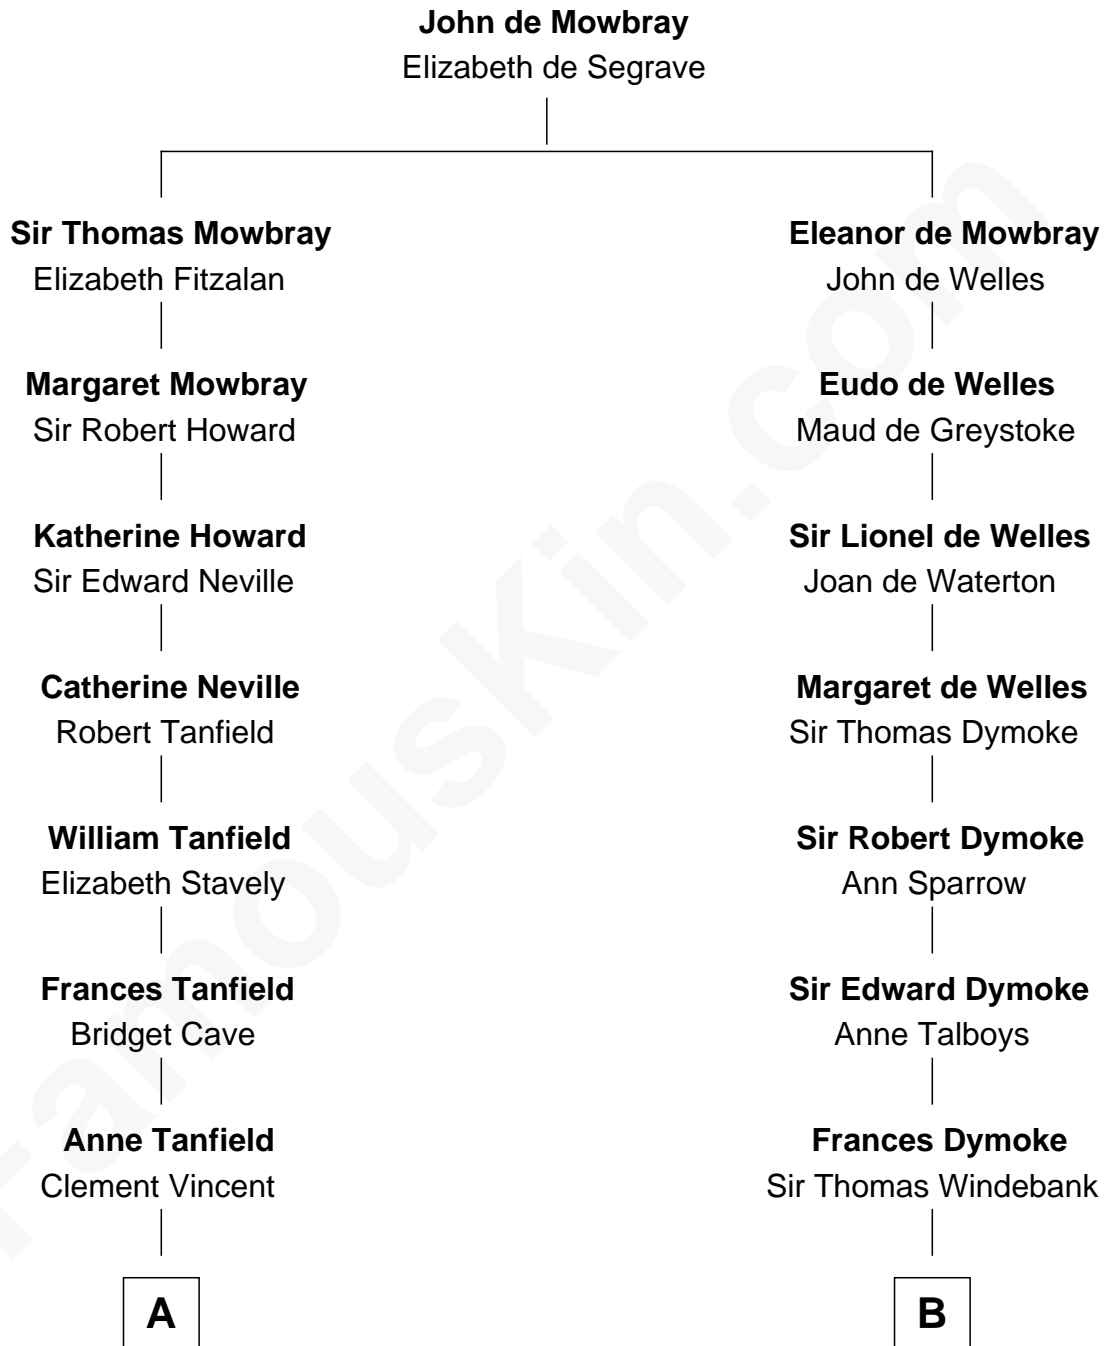

FamousKin.com Relationship Chart of

Edward Norton

Movie Actor

12th cousin 8 times removed of

Thomas Nelson

Signer of the Declaration of Independence

C

—
Joseph Kent Harrison
Cornelia Long Somerville

—
Betty Kent Harrison
Edward Mower Norton

—
Edward Mower Norton
Lydia Robinson Rouse

—
Edward Norton
Movie Actor

FamousKin.com