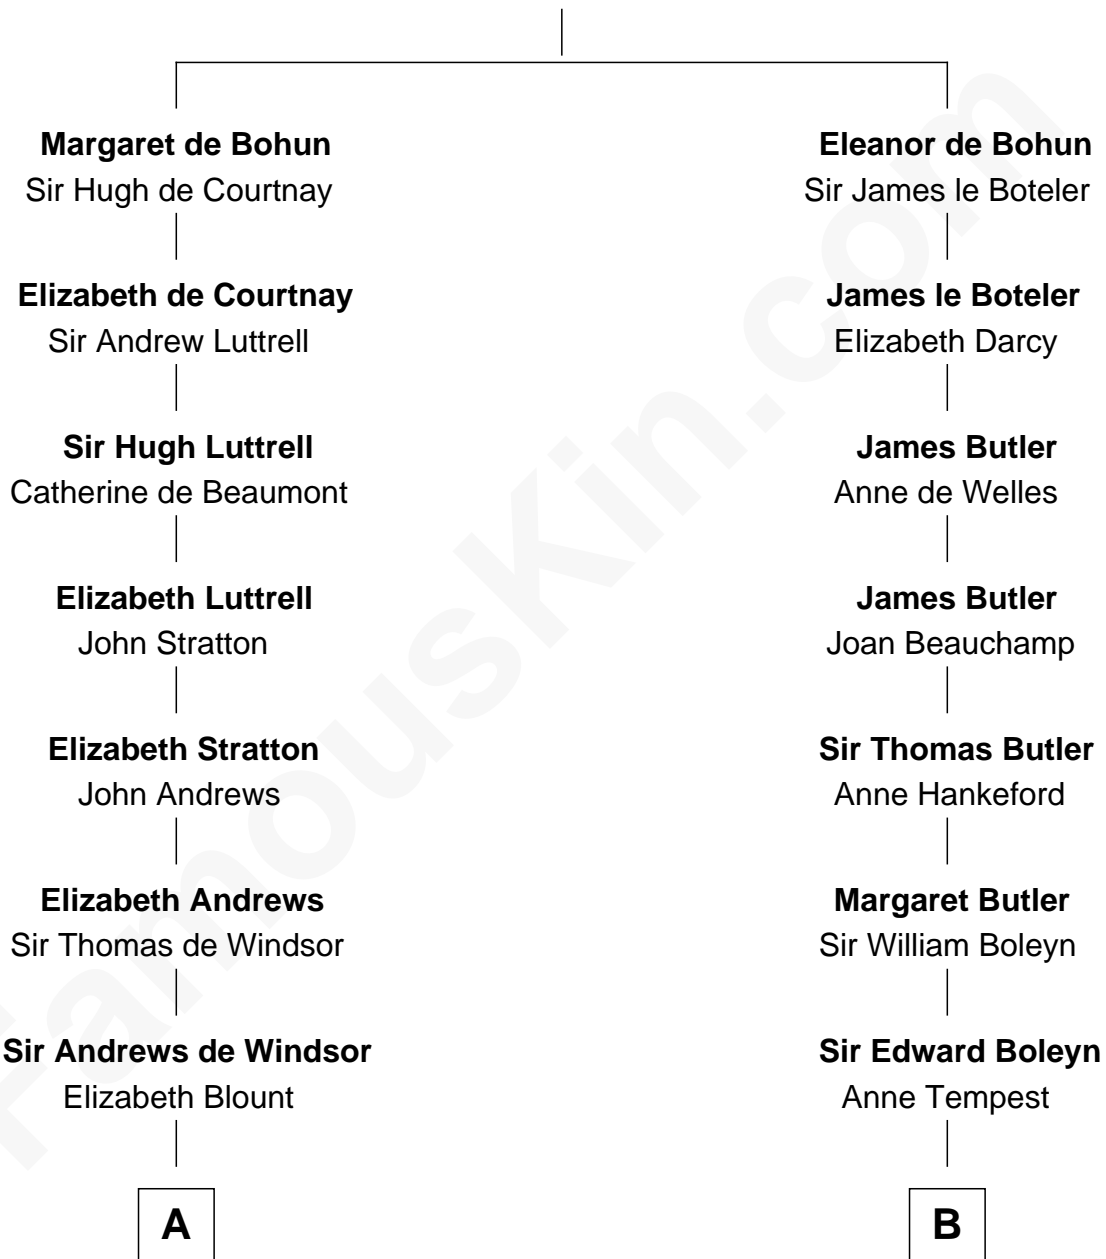

FamousKin.com Relationship Chart of

Edward Norton

Movie Actor

15th cousin 6 times removed of

William Floyd

Signer of the Declaration of Independence

Humphrey de Bohun

Elizabeth Plantagenet

C

George Moffett Harrison

Bettie Montgomery. Kent

Joseph Kent Harrison

Cornelia Long Somerville

Betty Kent Harrison

Edward Mower Norton

Edward Mower Norton