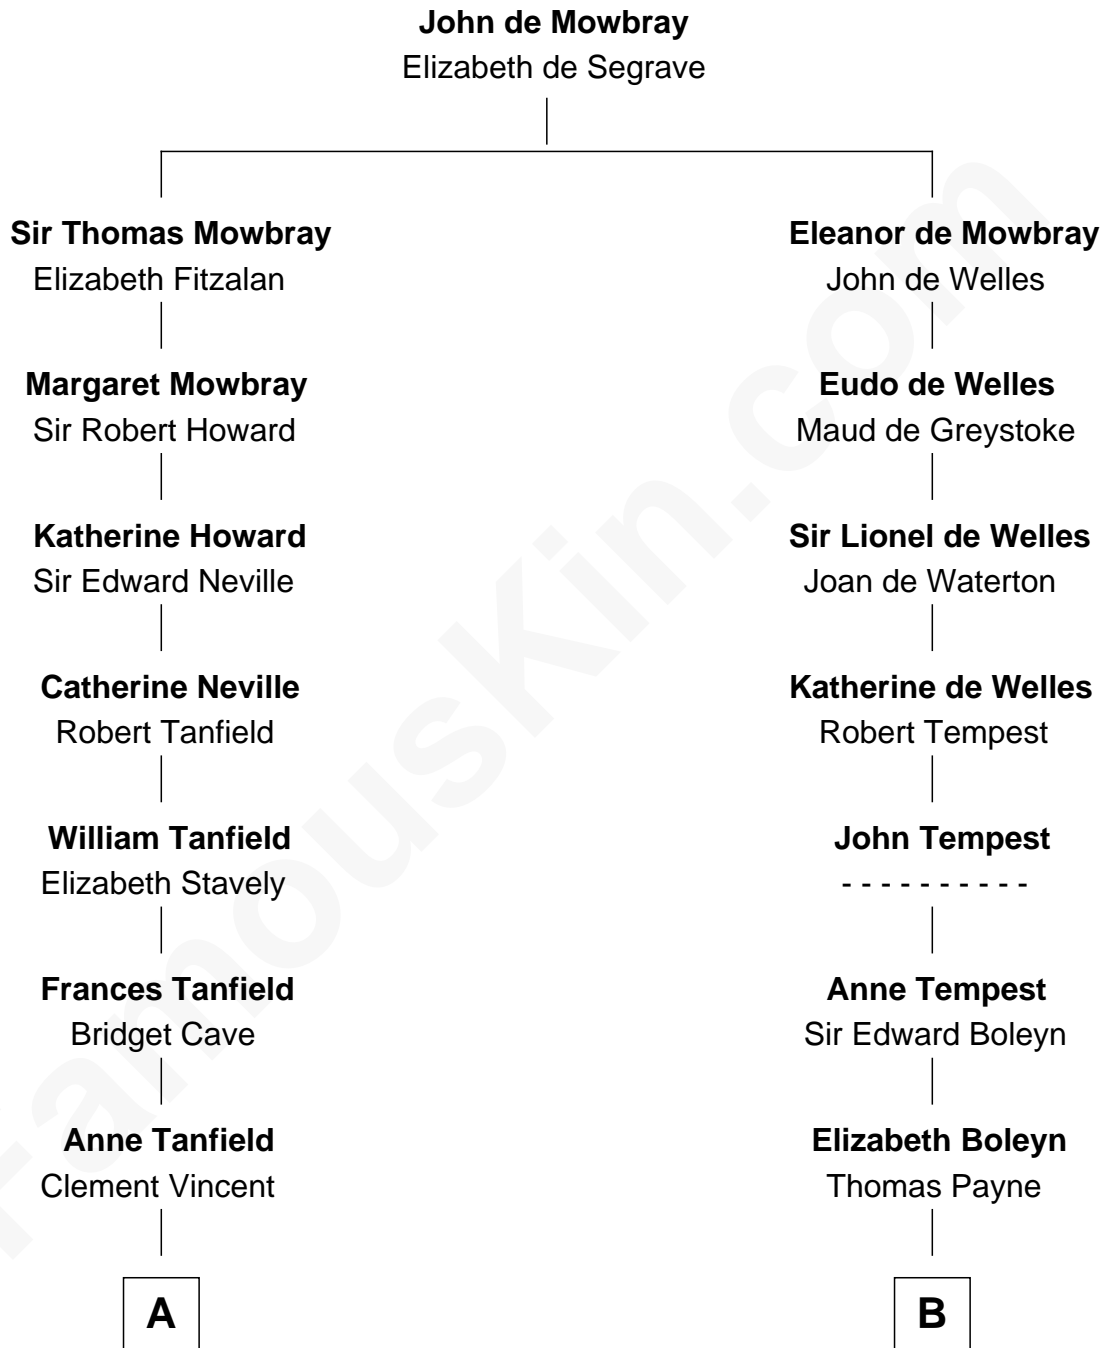

FamousKin.com Relationship Chart of

Edward Norton

Movie Actor

14th cousin 6 times removed of

William Floyd

Signer of the Declaration of Independence

C

—
Joseph Kent Harrison
Cornelia Long Somerville

—
Betty Kent Harrison
Edward Mower Norton

—
Edward Mower Norton
Lydia Robinson Rouse

—
Edward Norton
Movie Actor

FamousKin.com