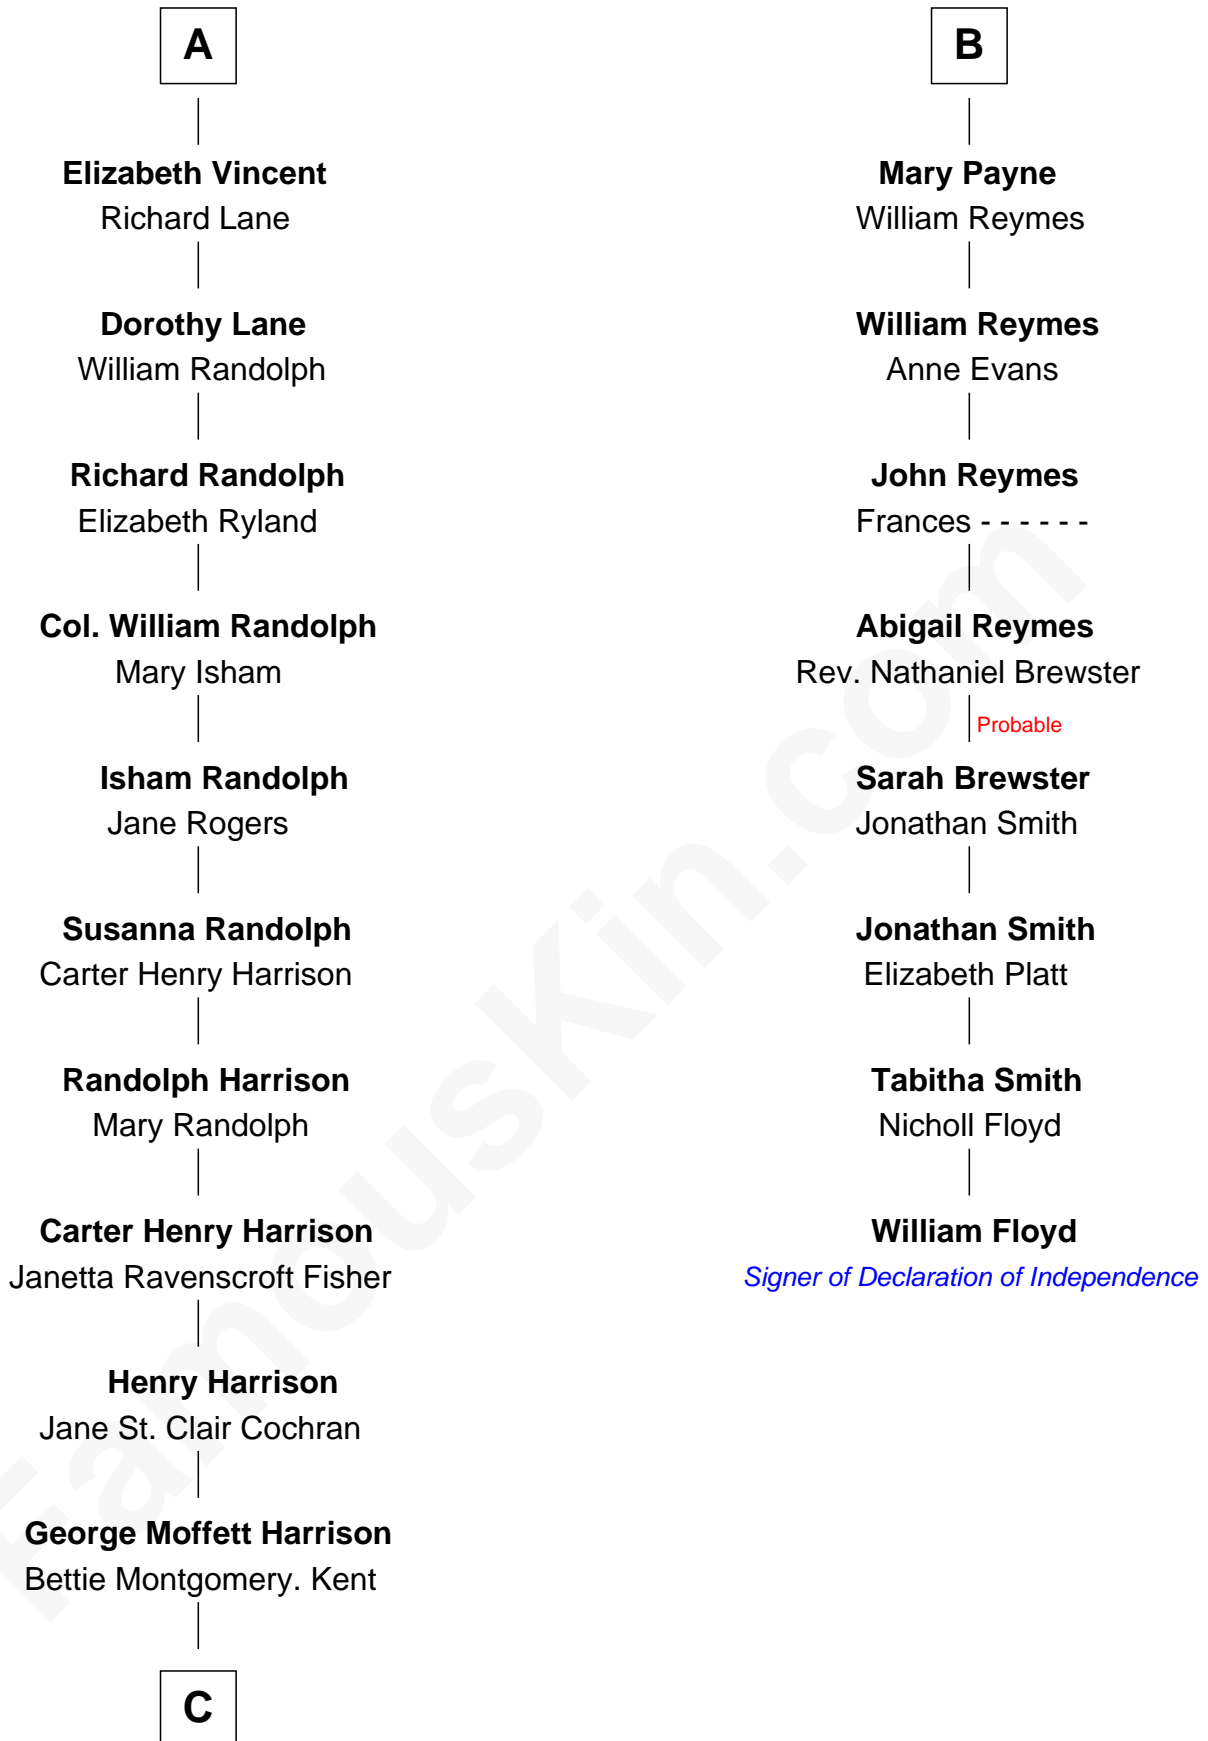

FamousKin.com Relationship Chart of

Edward Norton

Movie Actor

14th cousin 6 times removed of

William Floyd

Signer of the Declaration of Independence

C

—
Joseph Kent Harrison
Cornelia Long Somerville

—
Betty Kent Harrison
Edward Mower Norton

—
Edward Mower Norton
Lydia Robinson Rouse

—
Edward Norton
Movie Actor

FamousKin.com