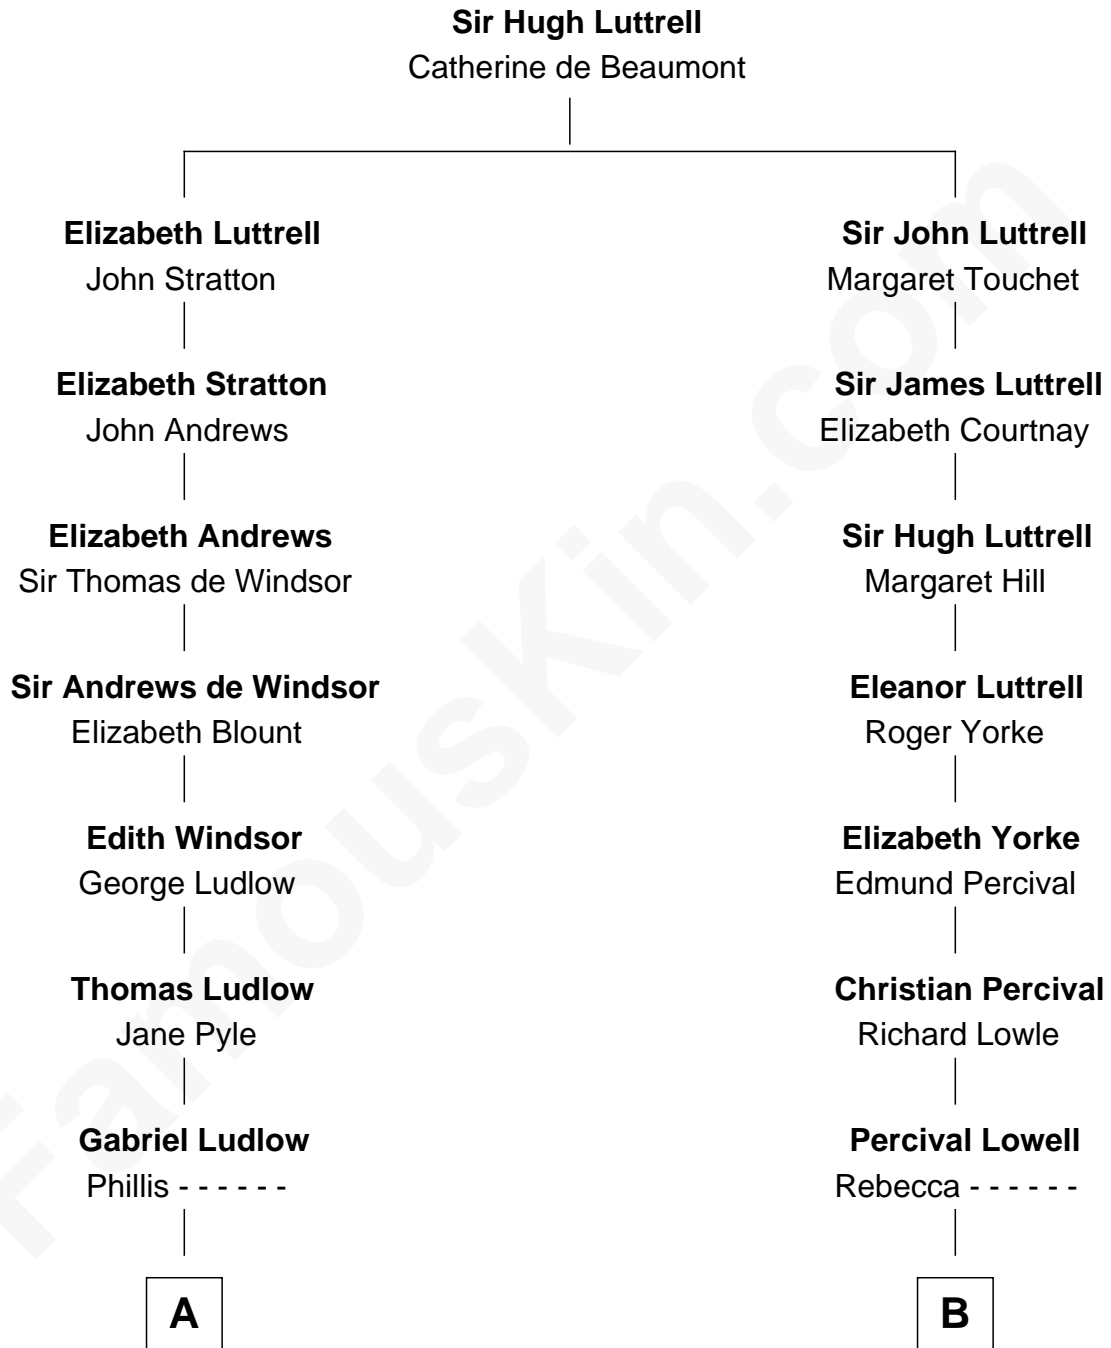

# FamousKin.com Relationship Chart of

**Edward Norton**

*Movie Actor*

11th cousin 7 times removed of

**General William Whipple**

*Signer of the Declaration of Independence*

**C**

Edward Mower Norton

Lydia Robinson Rouse

Edward Norton

*Movie Actor*

FamousKin.com