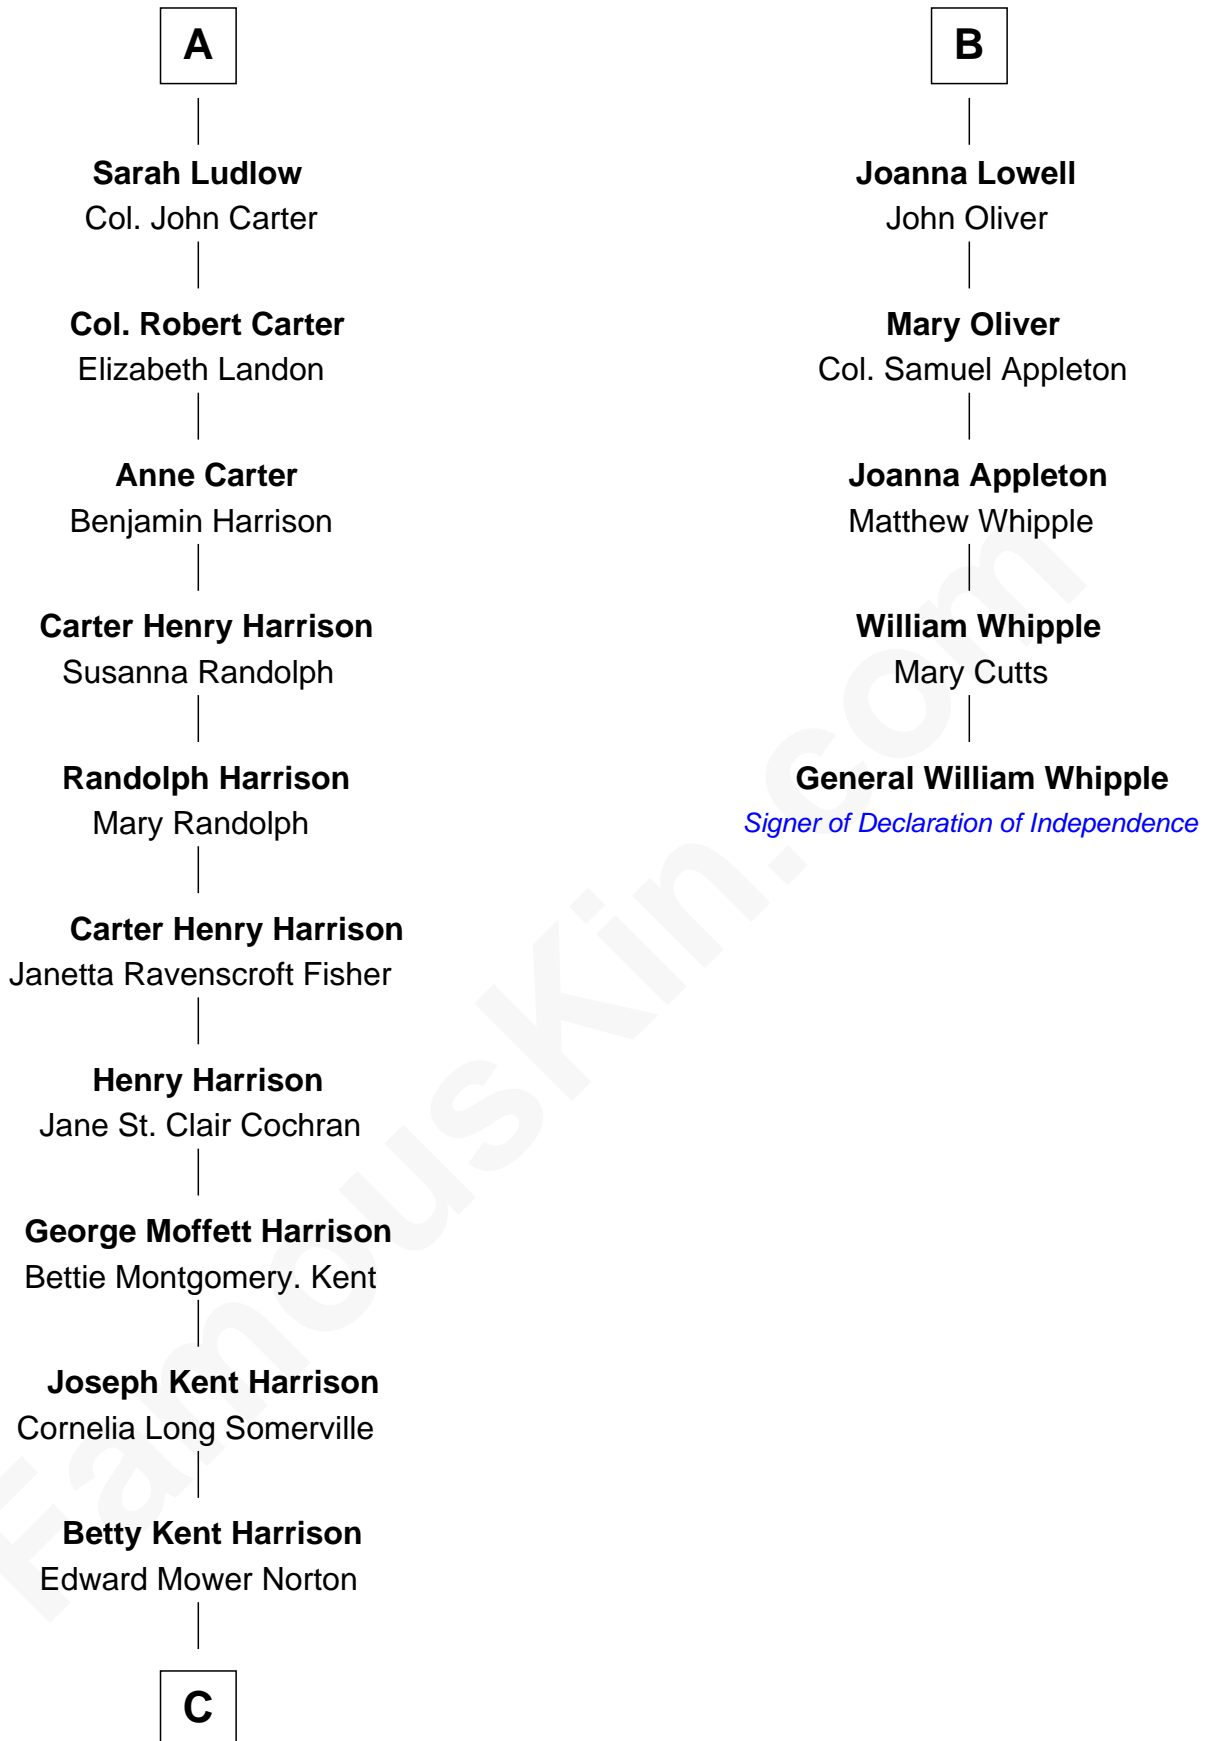

# FamousKin.com Relationship Chart of

**Edward Norton**

*Movie Actor*

11th cousin 7 times removed of

**General William Whipple**

*Signer of the Declaration of Independence*

**C**

Edward Mower Norton

Lydia Robinson Rouse

Edward Norton

*Movie Actor*

FamousKin.com