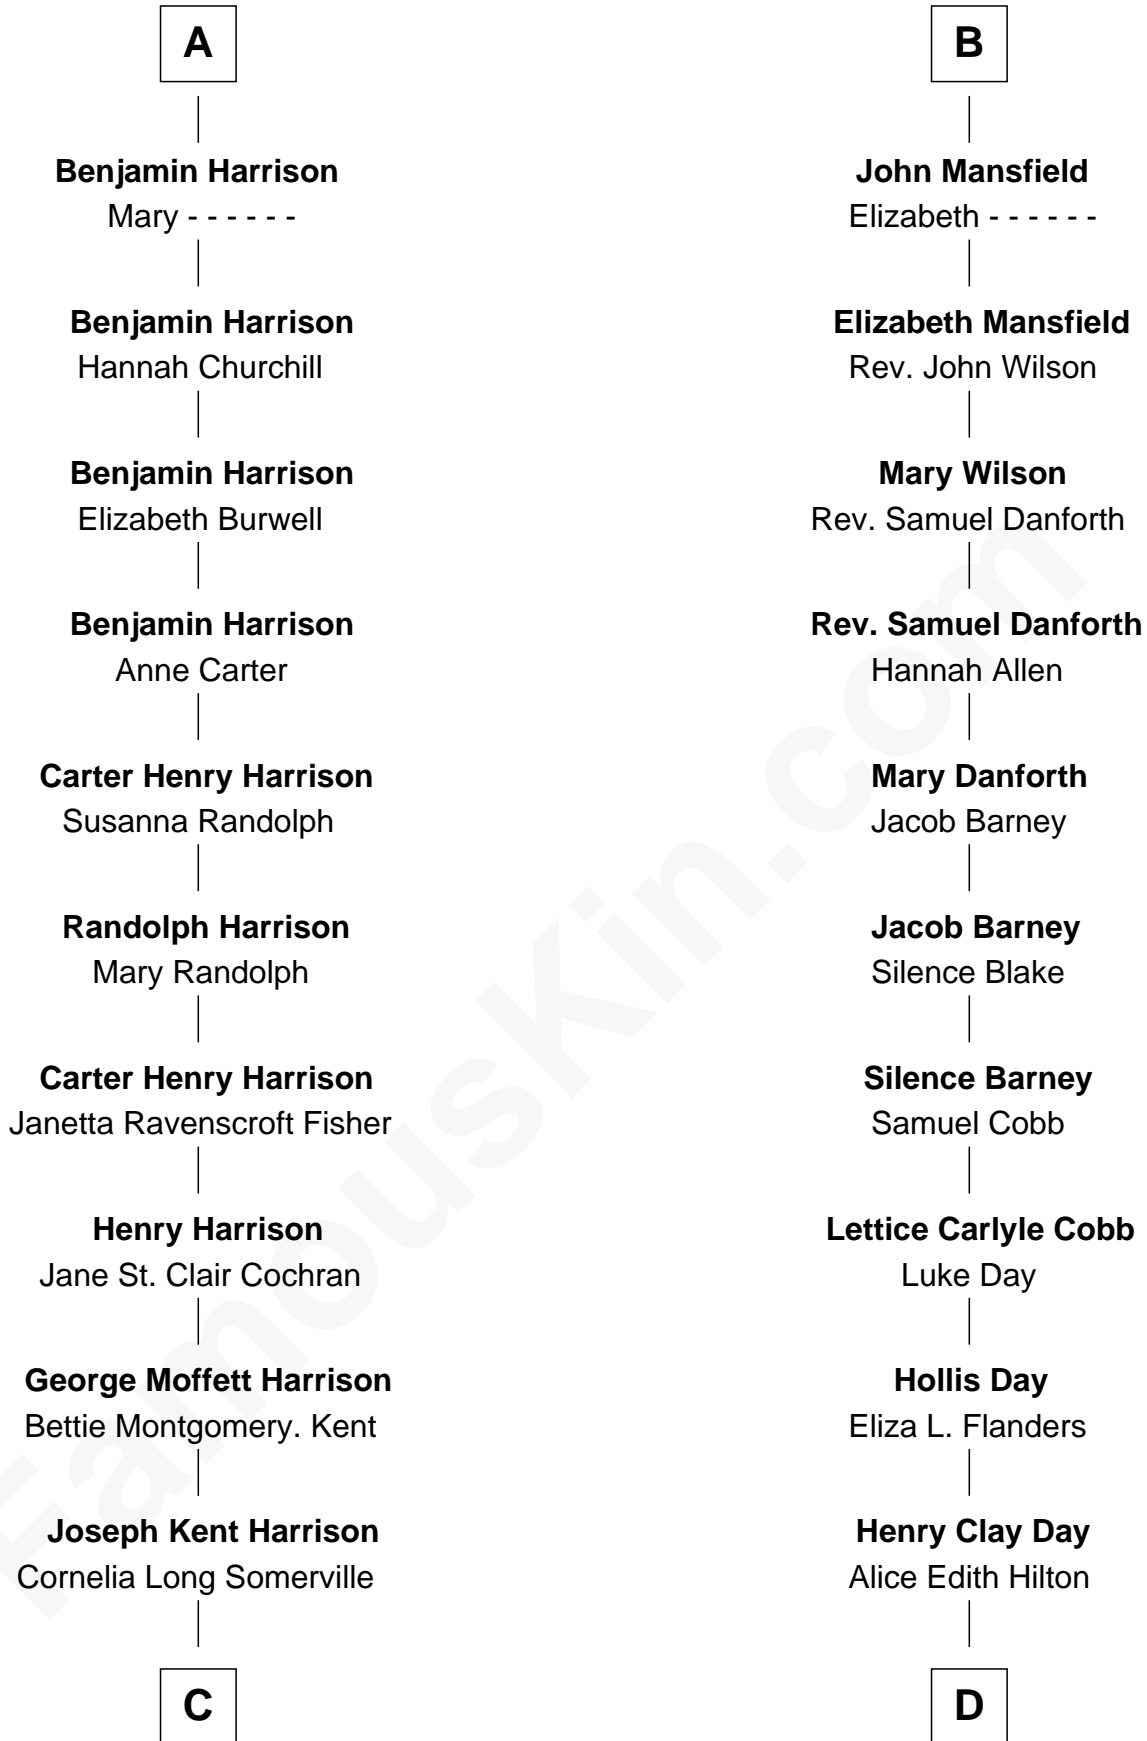

# FamousKin.com Relationship Chart of

**Edward Norton**

*Movie Actor*

18th cousin 1 time removed of

**Sandra Day O'Connor**

*First Female U.S. Supreme Court Justice*

**Margaret de Stafford**

Sir Ralph Neville

**C**

**Betty Kent Harrison**  
Edward Mower Norton

**Edward Mower Norton**  
Lydia Robinson Rouse

**Edward Norton**  
*Movie Actor*

**D**

**Henry R. Day**  
Ada Mae Wilkey

**Sandra Day O'Connor**  
*U.S. Supreme Court Justice*