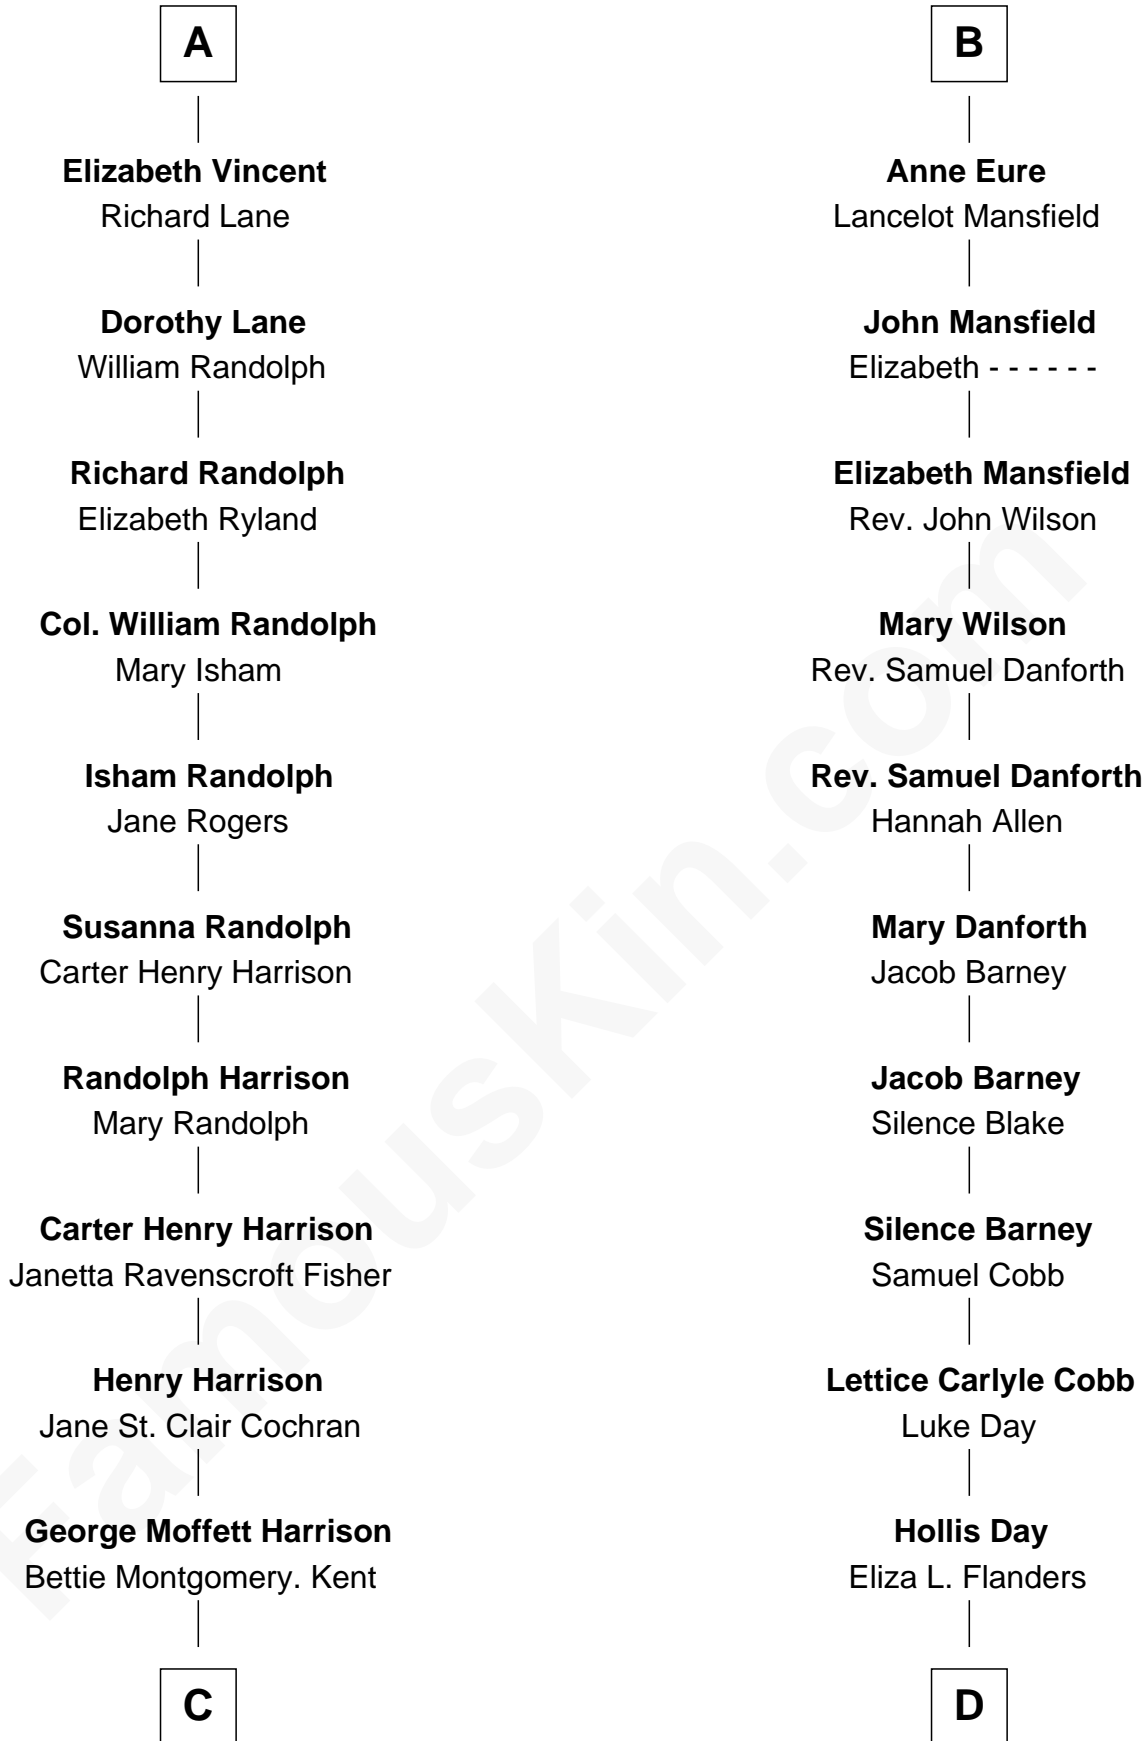

FamousKin.com

Relationship Chart of

Edward Norton

Movie Actor

19th cousin 1 time removed of

Sandra Day O'Connor

First Female U.S. Supreme Court Justice

C

Joseph Kent Harrison
Cornelia Long Somerville

Betty Kent Harrison
Edward Mower Norton

Edward Mower Norton
Lydia Robinson Rouse

Edward Norton
Movie Actor

D

Henry Clay Day
Alice Edith Hilton

Henry R. Day
Ada Mae Wilkey