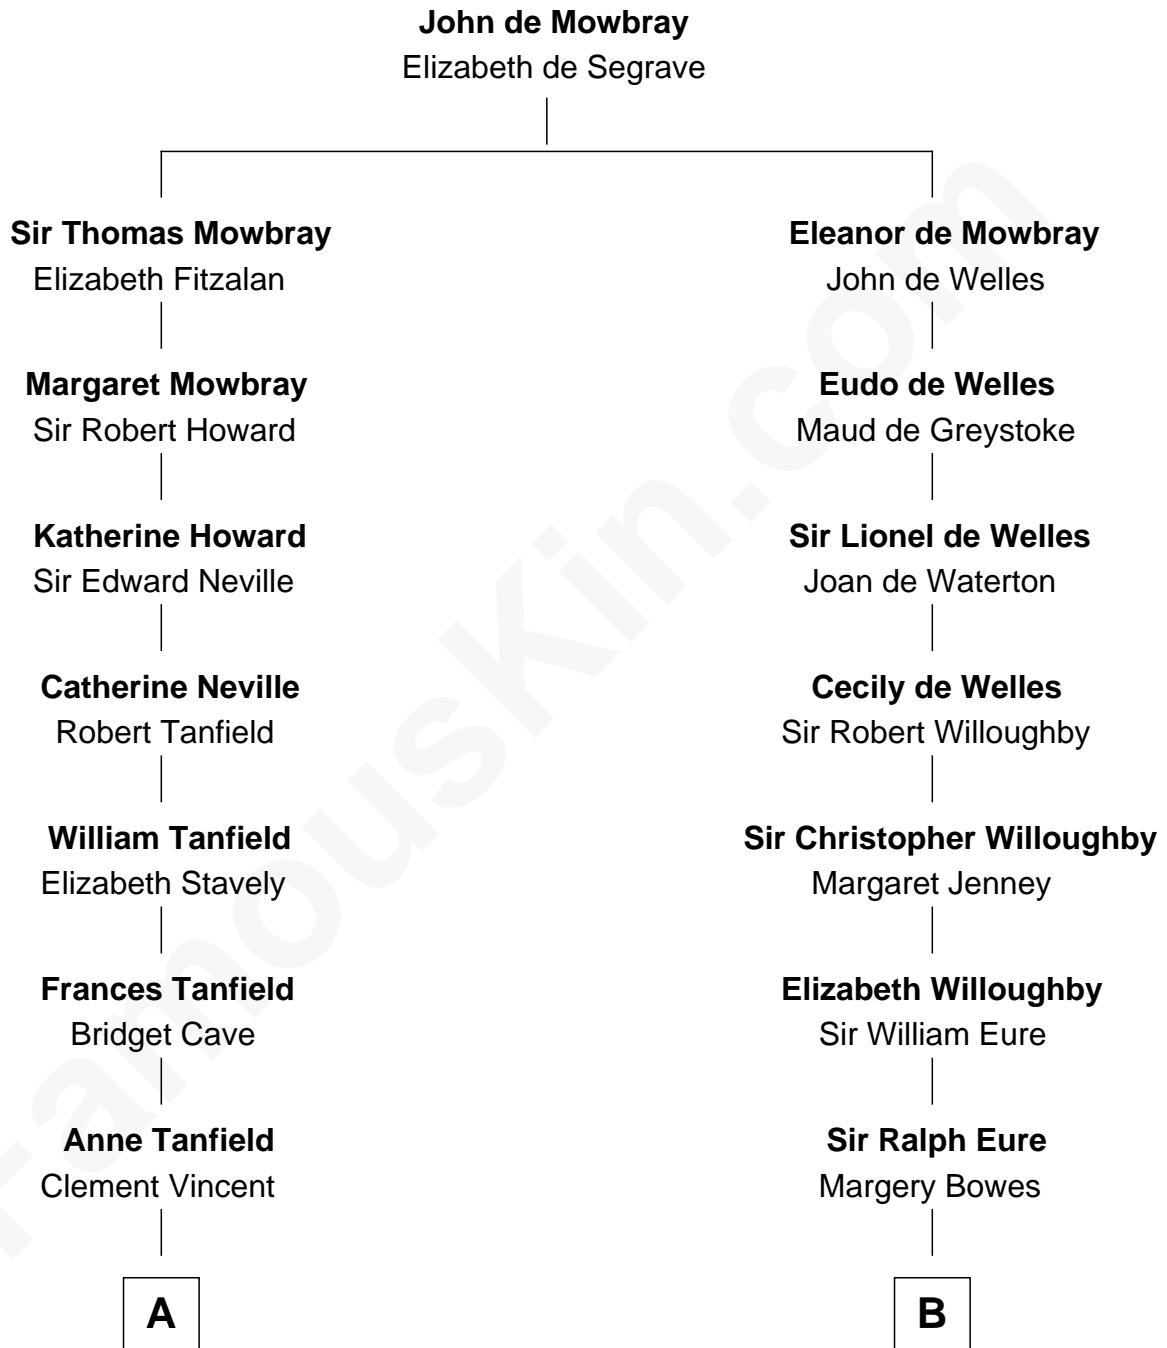

FamousKin.com

Relationship Chart of

Edward Norton

Movie Actor

19th cousin 1 time removed of

Sandra Day O'Connor

First Female U.S. Supreme Court Justice

C

Joseph Kent Harrison
Cornelia Long Somerville

Betty Kent Harrison
Edward Mower Norton

Edward Mower Norton
Lydia Robinson Rouse

Edward Norton
Movie Actor

D

Henry Clay Day
Alice Edith Hilton

Henry R. Day
Ada Mae Wilkey