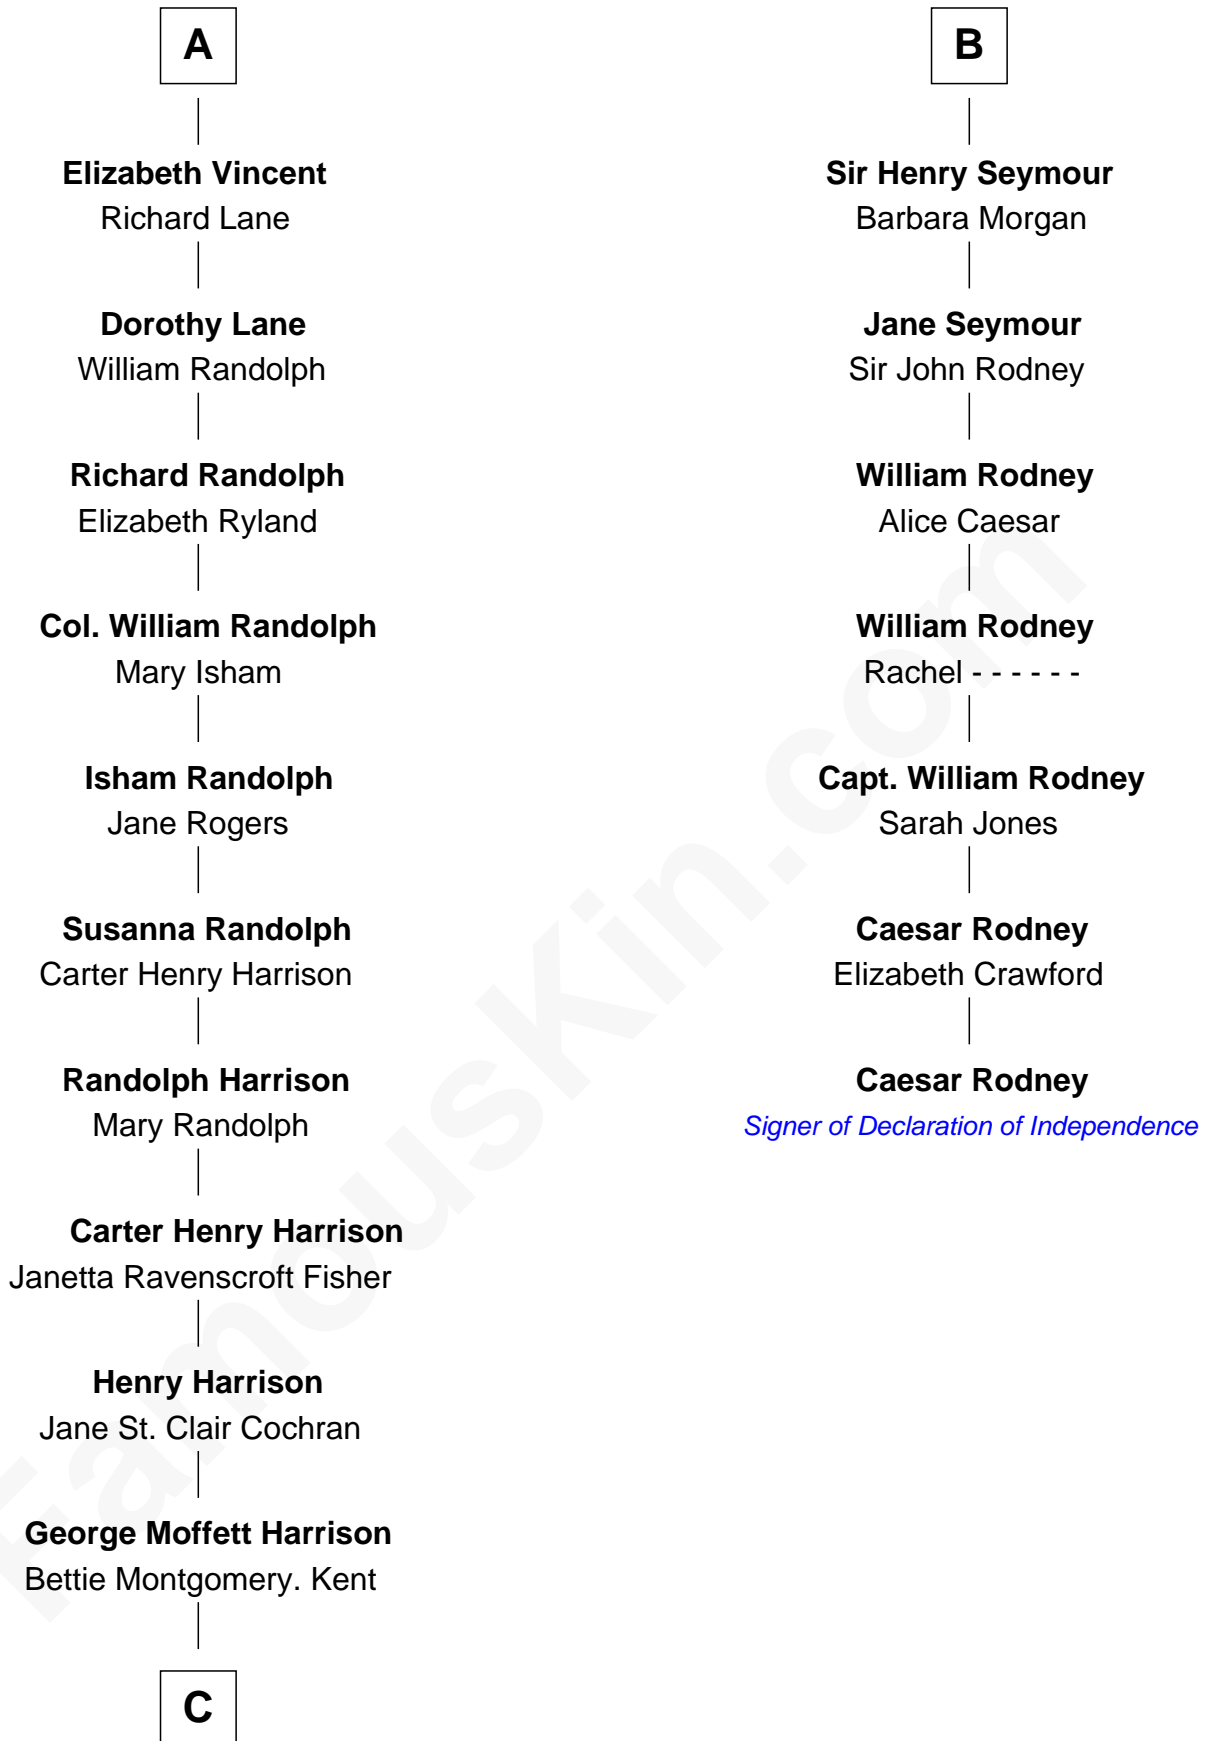

FamousKin.com Relationship Chart of

Edward Norton

Movie Actor

13th cousin 7 times removed of

Caesar Rodney

Signer of the Declaration of Independence

Edward III, King of England

Philippa of Hainault

C

—
Joseph Kent Harrison
Cornelia Long Somerville

—
Betty Kent Harrison
Edward Mower Norton

—
Edward Mower Norton
Lydia Robinson Rouse

—
Edward Norton
Movie Actor

FamousKin.com