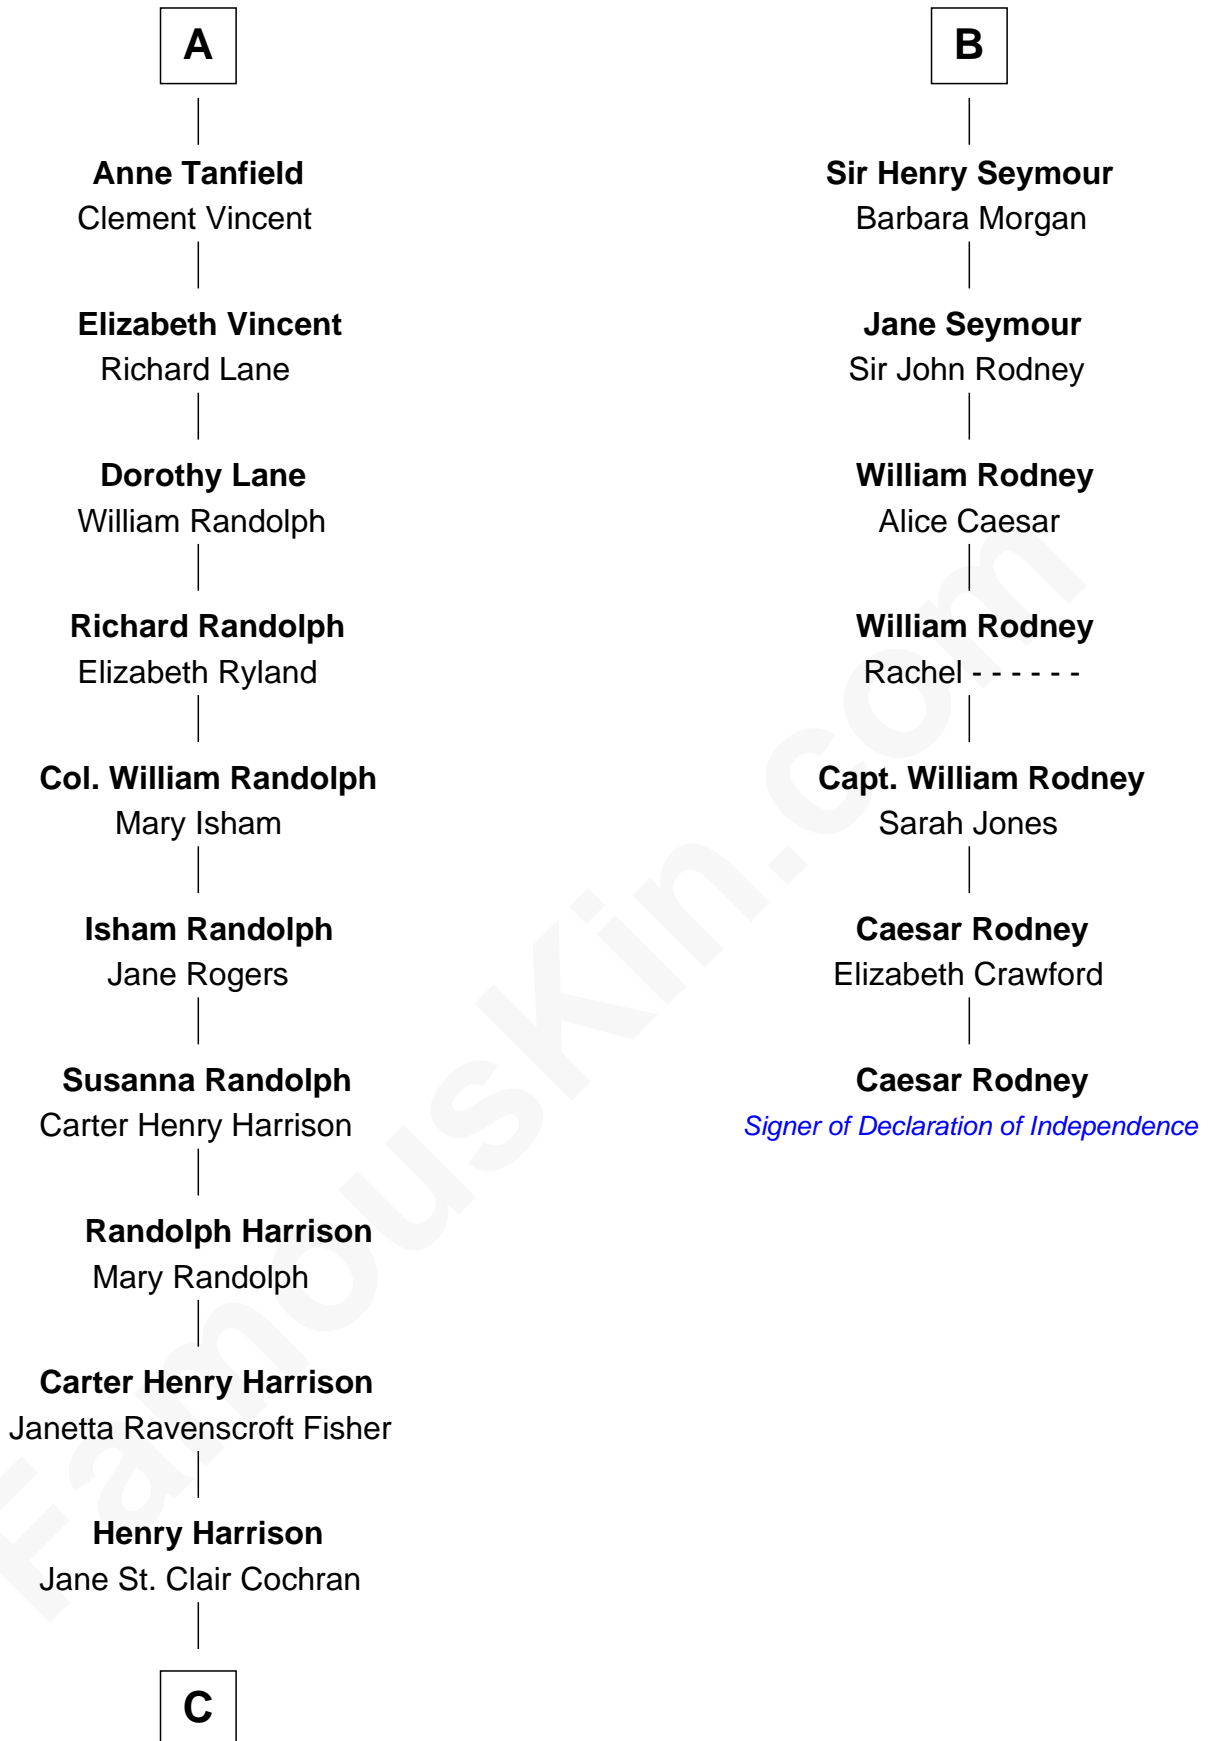

# FamousKin.com Relationship Chart of

**Edward Norton**

*Movie Actor*

13th cousin 8 times removed of

**Caesar Rodney**

*Signer of the Declaration of Independence*

**Sir Hugh I de Audley**

Iseult de Mortimer

**C**

George Moffett Harrison

Bettie Montgomery. Kent

Joseph Kent Harrison

Cornelia Long Somerville

Betty Kent Harrison

Edward Mower Norton

Edward Mower Norton

Lydia Robinson Rouse

Edward Norton

*Movie Actor*