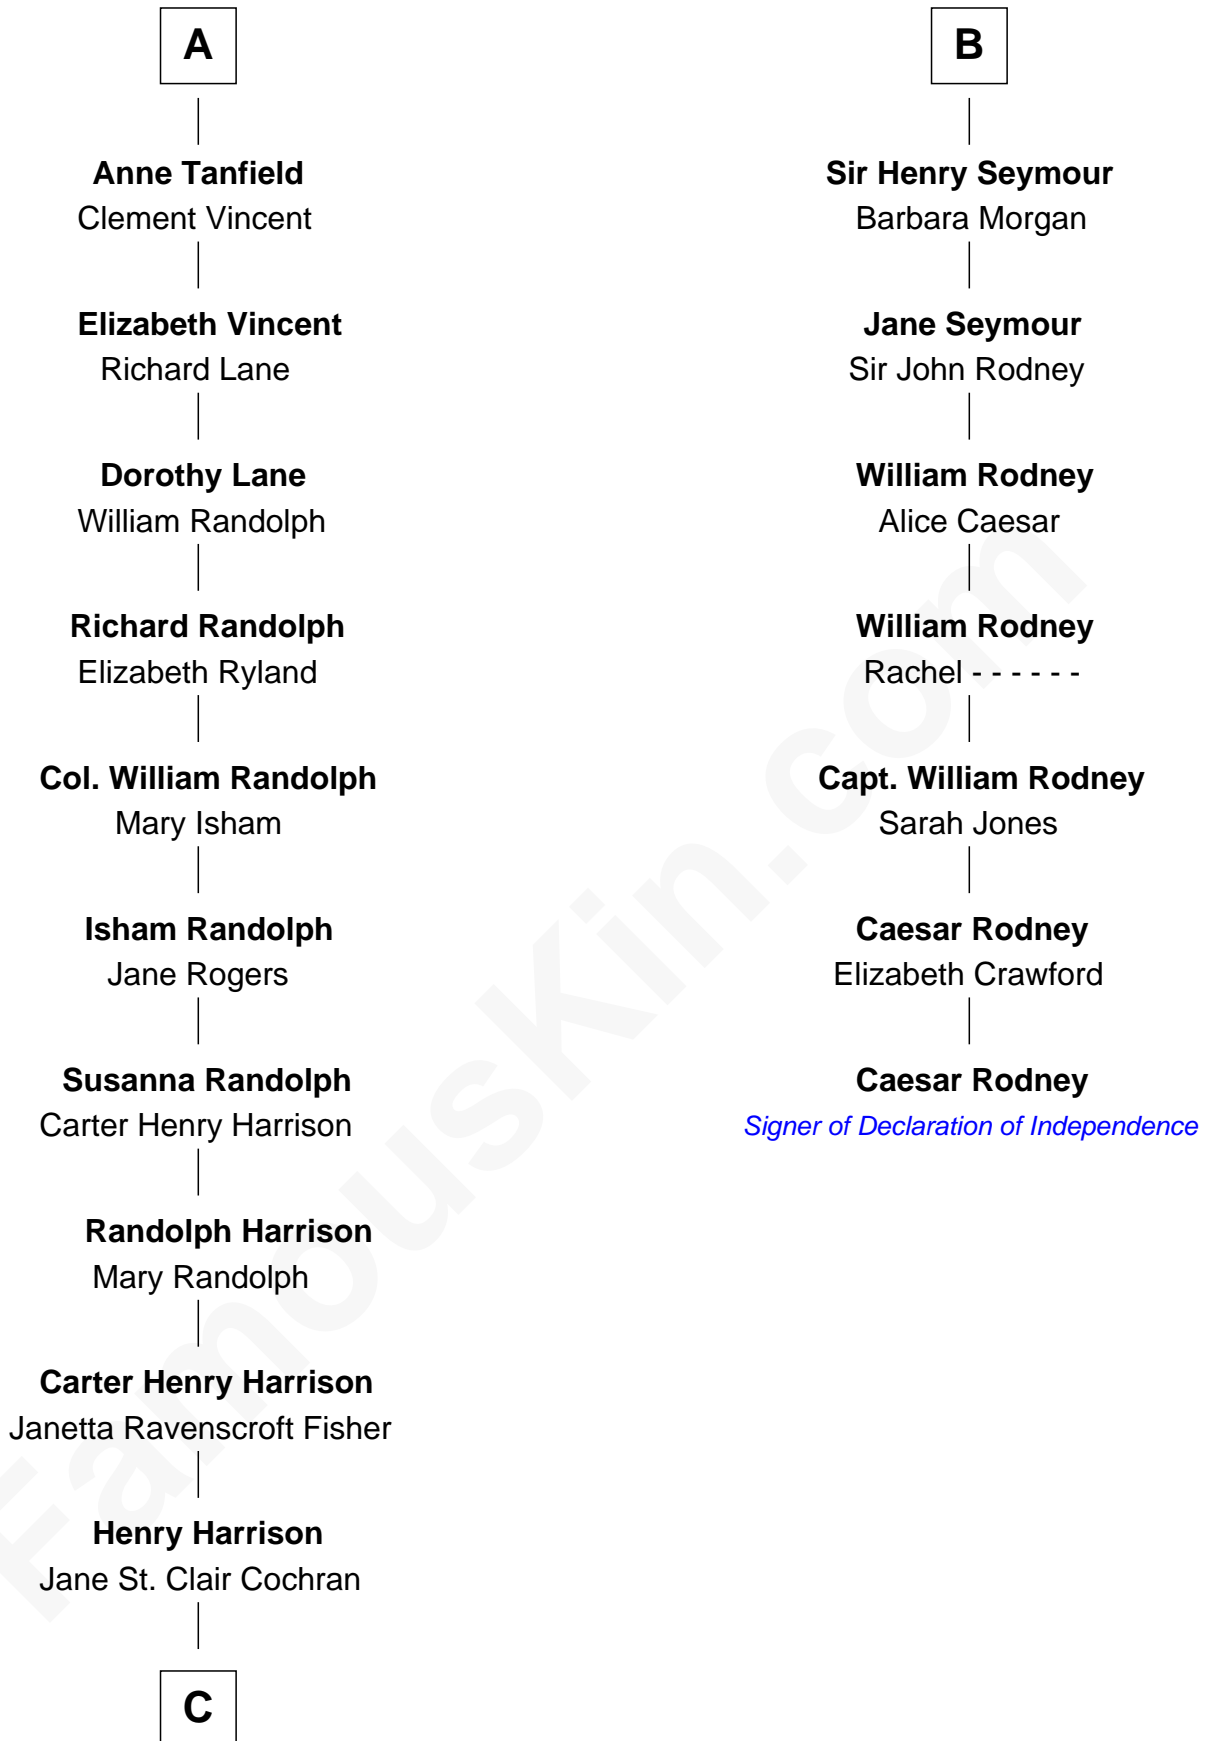

FamousKin.com Relationship Chart of

Edward Norton

Movie Actor

13th cousin 8 times removed of

Caesar Rodney

Signer of the Declaration of Independence

C

George Moffett Harrison

Bettie Montgomery. Kent

Joseph Kent Harrison

Cornelia Long Somerville

Betty Kent Harrison

Edward Mower Norton

Edward Mower Norton

Lydia Robinson Rouse

Edward Norton