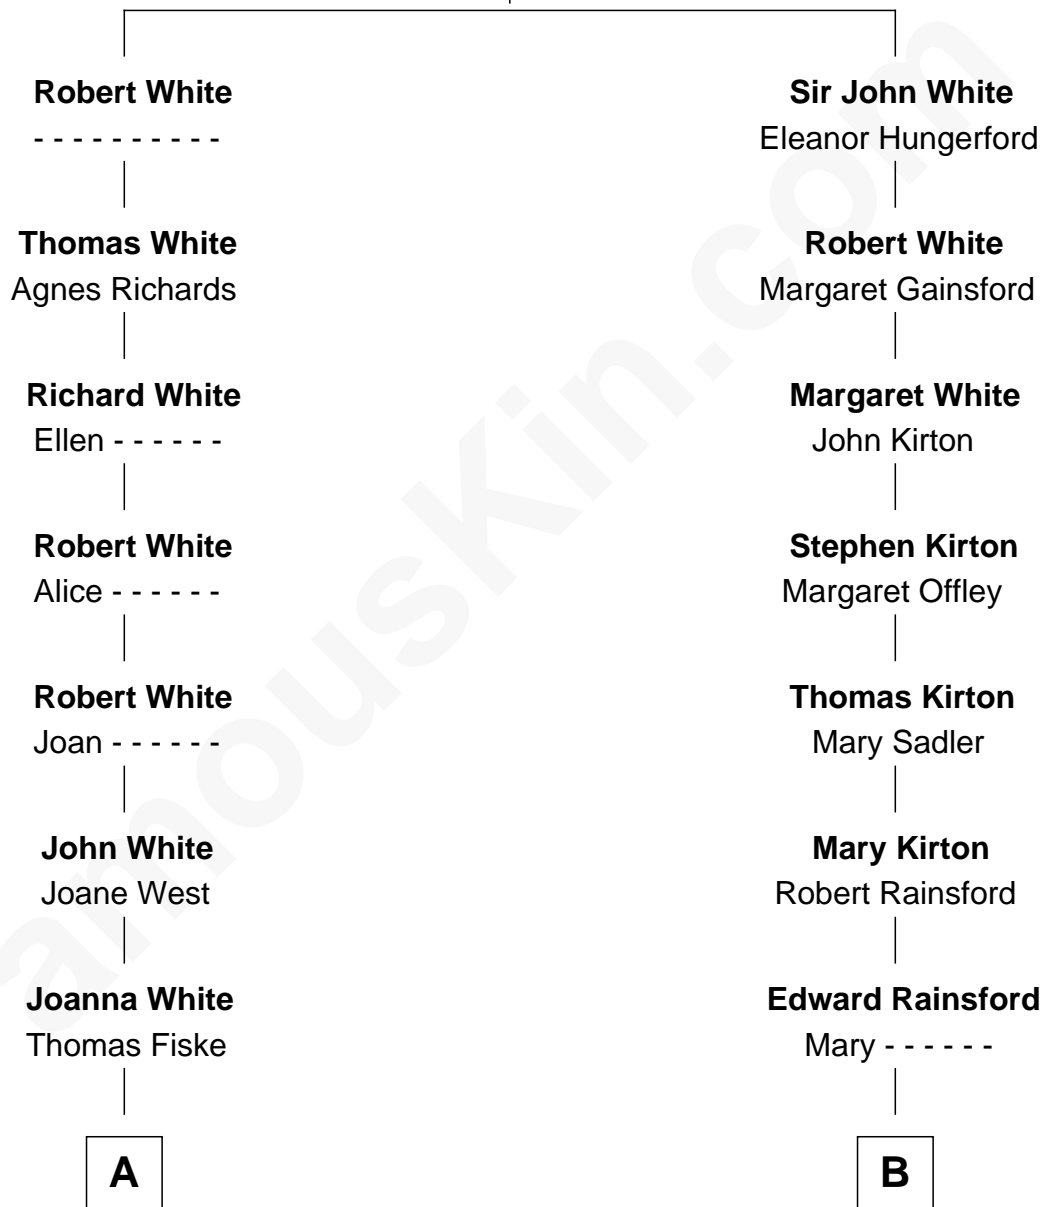

# FamousKin.com Relationship Chart of

**Edward Norton**

*Movie Actor*

13th cousin 4 times removed of

**Sir Charles Tupper**

*6th Prime Minister of Canada*

**Robert White**

Alice - - - - -

Edward Norton photo by [David Shankbone](#) (CC BY 3.0)