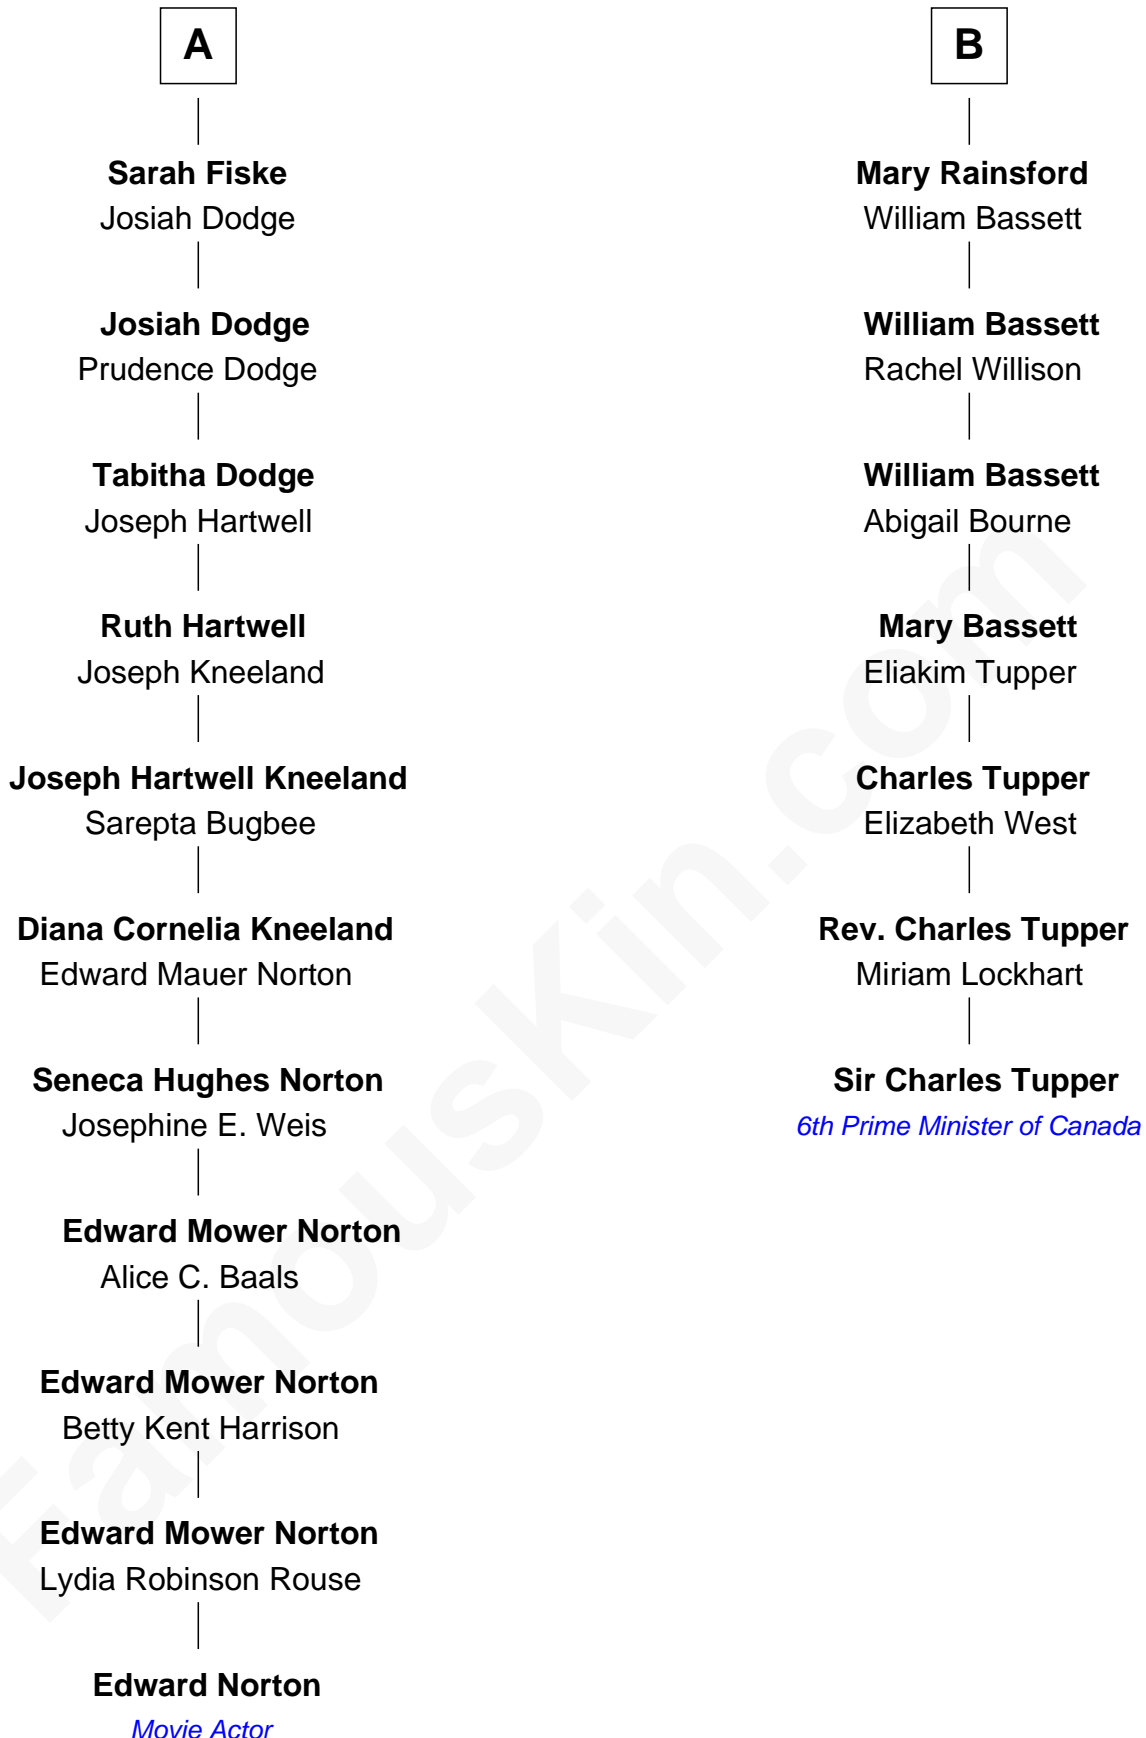

# FamousKin.com Relationship Chart of

**Edward Norton**

*Movie Actor*

13th cousin 4 times removed of

**Sir Charles Tupper**

*6th Prime Minister of Canada*

**Robert White**

Alice - - - - -

Edward Norton photo by [David Shankbone](#) (CC BY 3.0)