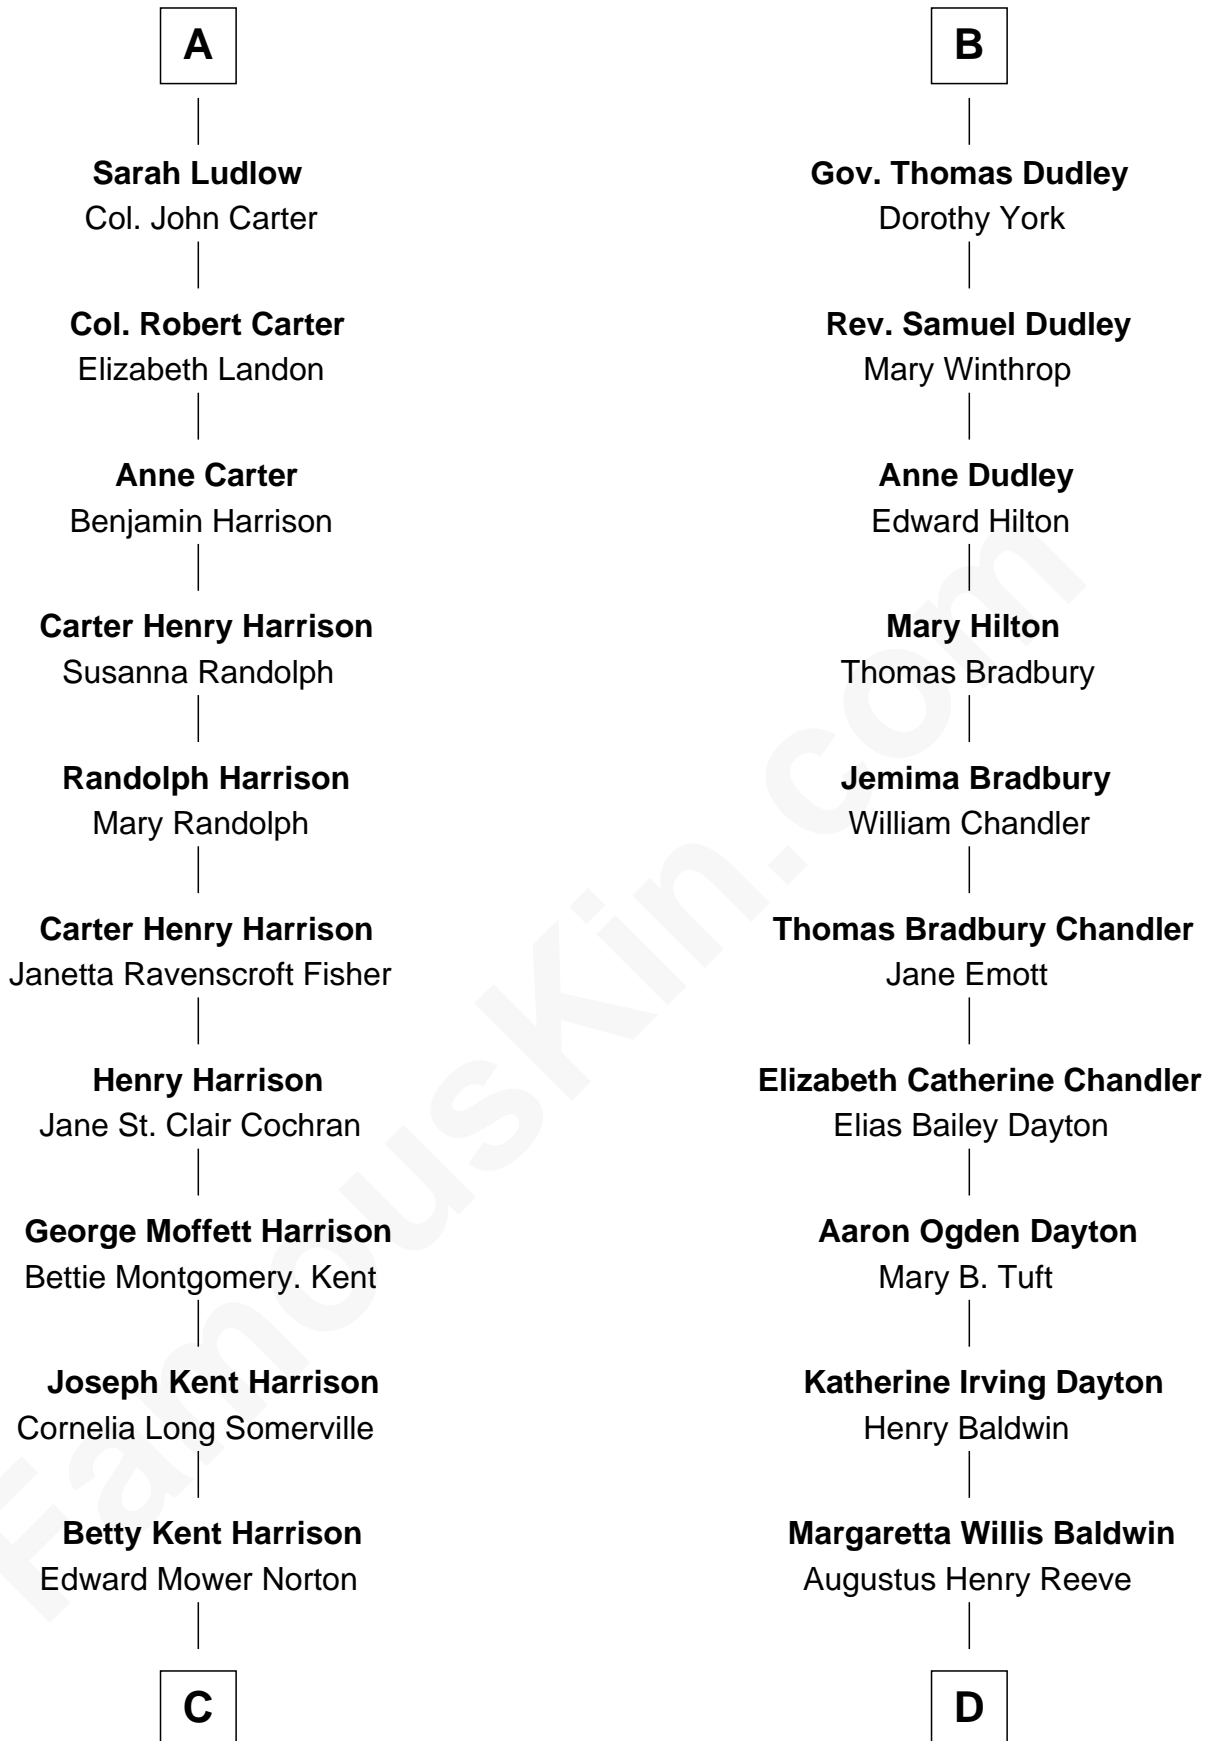

FamousKin.com Relationship Chart of

Edward Norton

Movie Actor

18th cousin 1 time removed of

Christopher Reeve

Movie Actor

Sir Walter Blount

Sancha de Ayala

C

Edward Mower Norton

Lydia Robinson Rouse

Edward Norton

Movie Actor

D

Richard Henry Reeve

Anne Conrad D'Olier