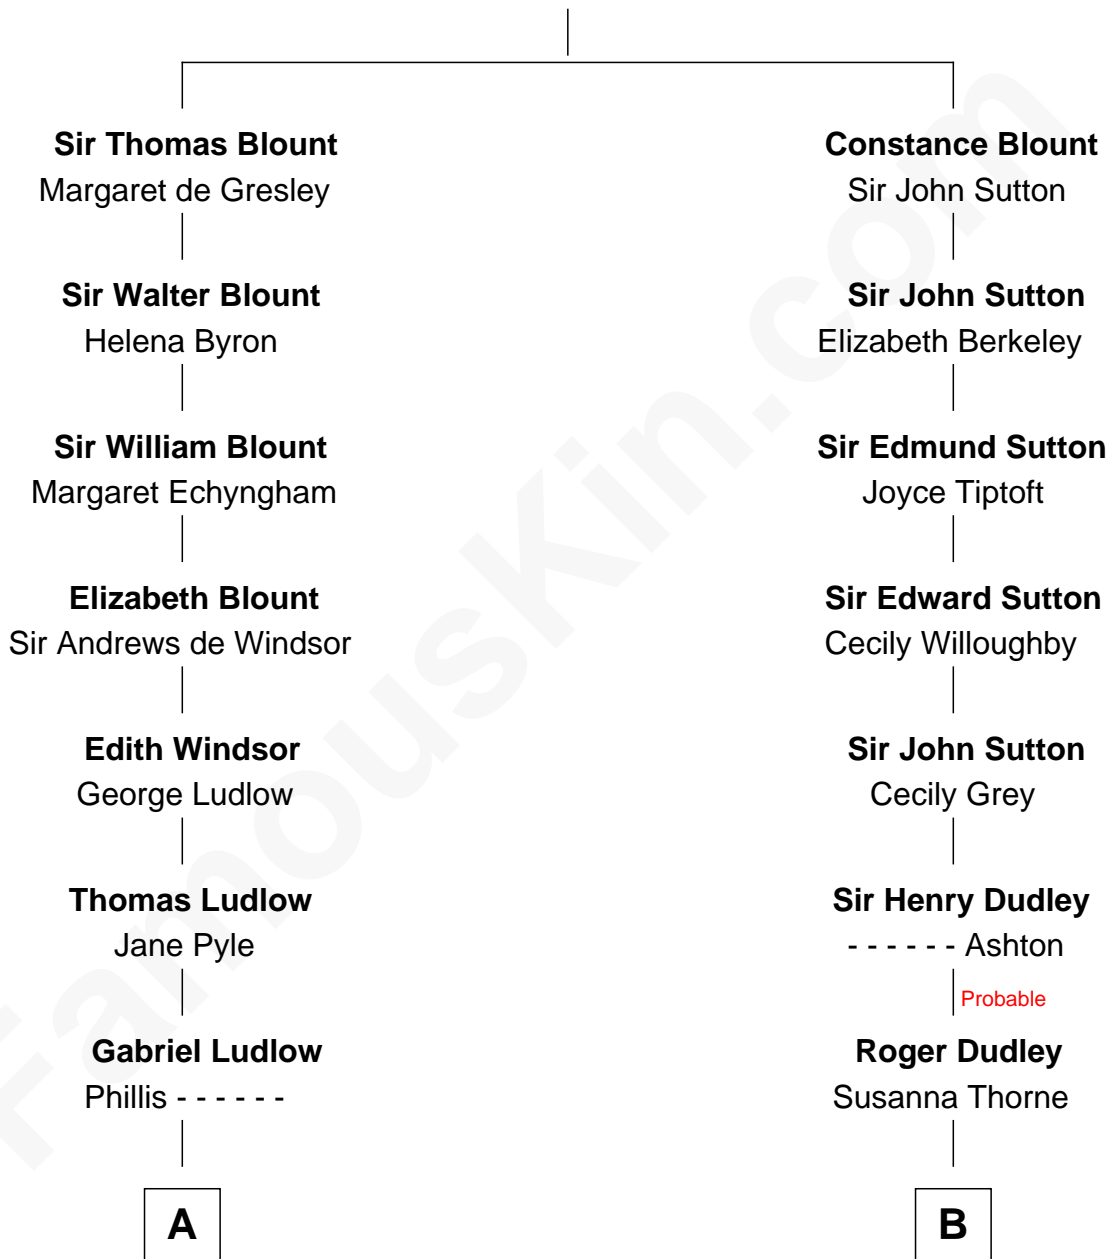

FamousKin.com Relationship Chart of

Edward Norton

Movie Actor

18th cousin 1 time removed of

Christopher Reeve

Movie Actor

Sir Walter Blount

Sancha de Ayala