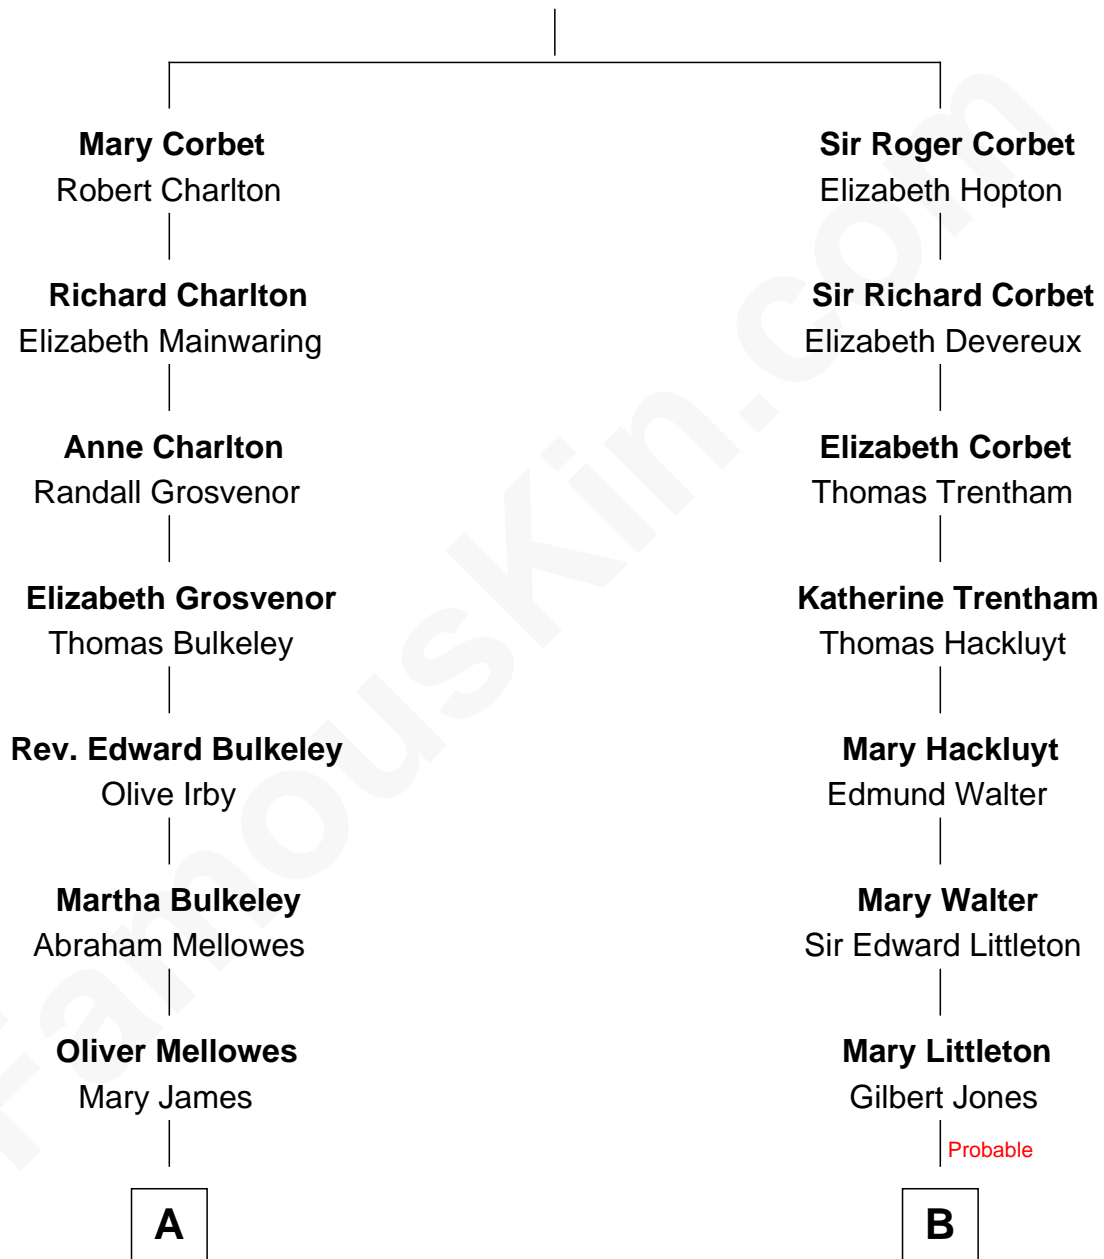

FamousKin.com Relationship Chart of

Edward Norton

Movie Actor

17th cousin 1 time removed of

Christopher Reeve

Movie Actor

Sir Robert Corbet

Margaret - - - - -

C

Edward Mower Norton

Lydia Robinson Rouse

Edward Norton

Movie Actor

FamousKin.com