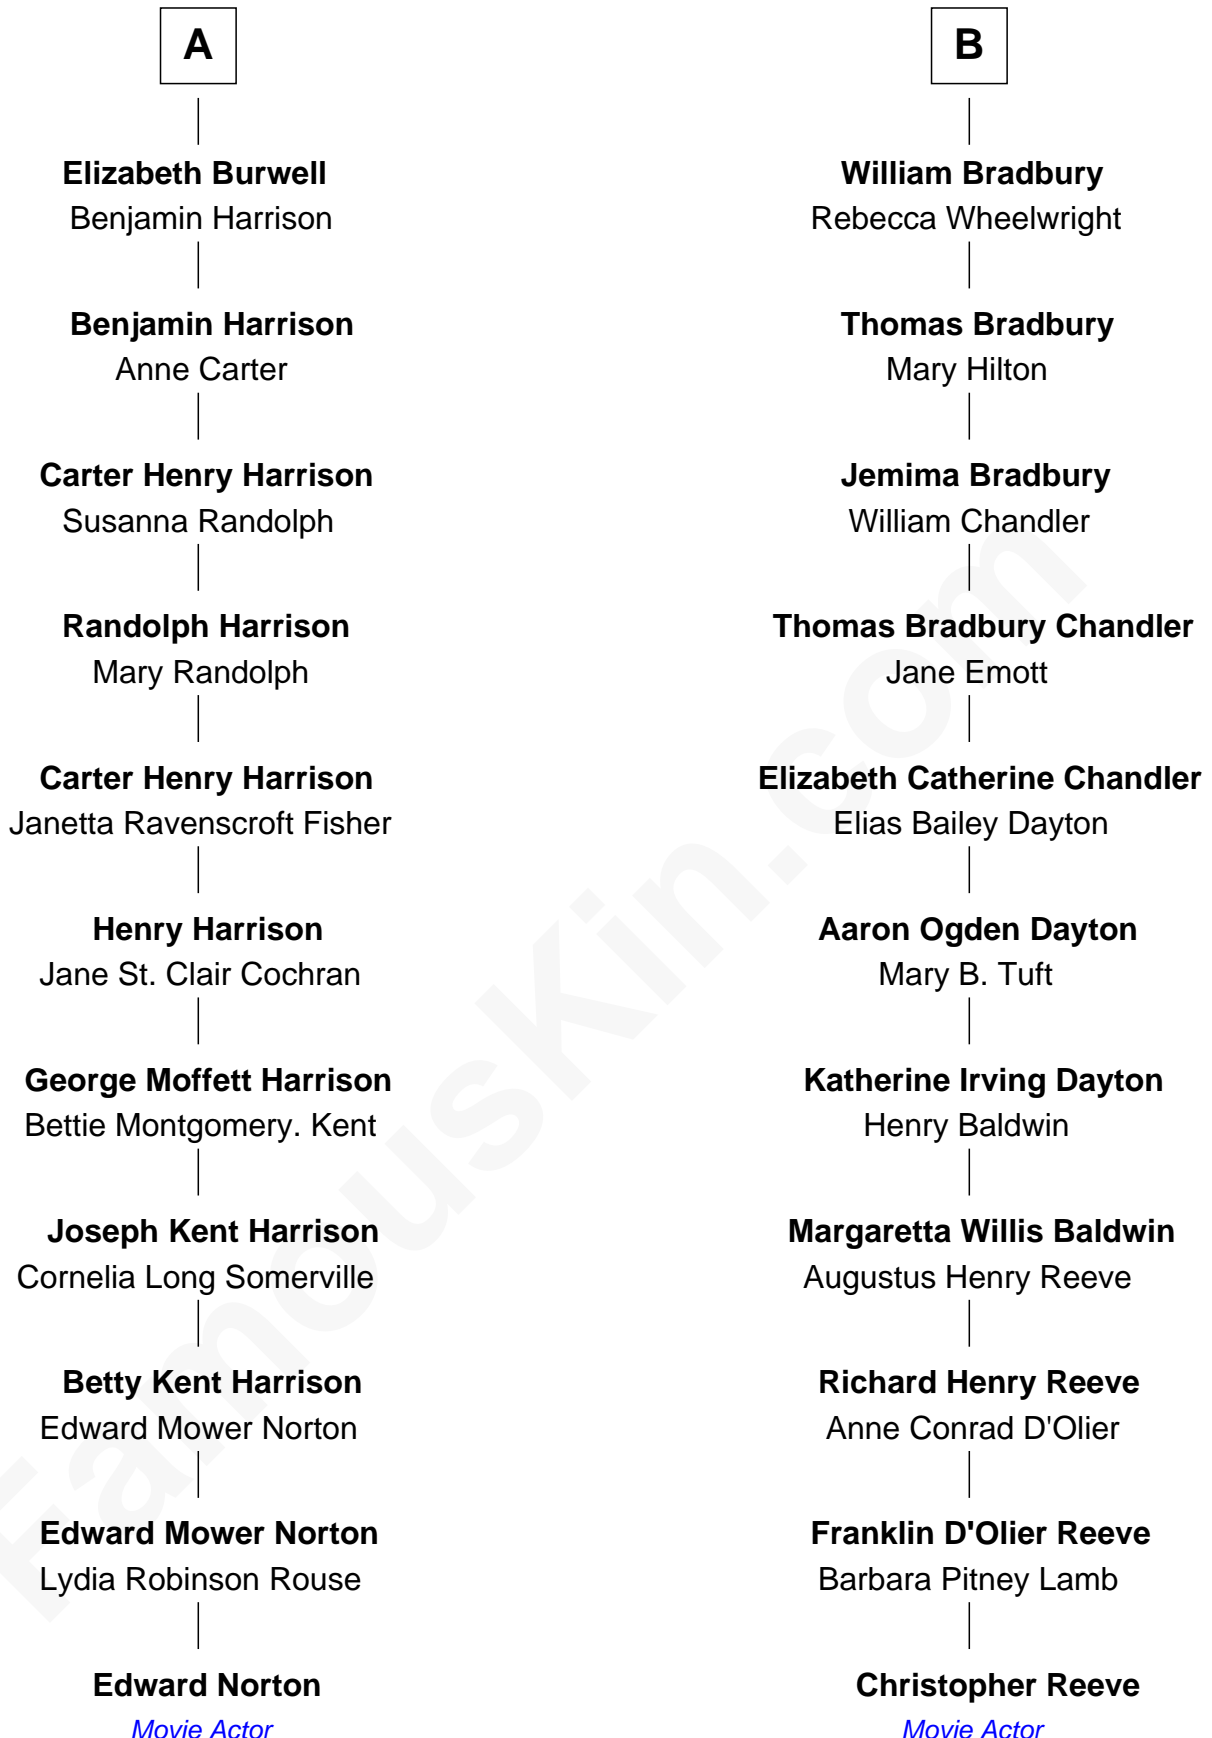

# FamousKin.com Relationship Chart of

**Edward Norton**

*Movie Actor*

17th cousin of

**Christopher Reeve**

*Movie Actor*

**William Cotton**

Alice Abbott

Edward Norton photo by [David Shankbone](#) ([CC BY 3.0](#))

Christopher Reeve photo by [Jbfranke](#) ([CC BY-SA 3.0](#))