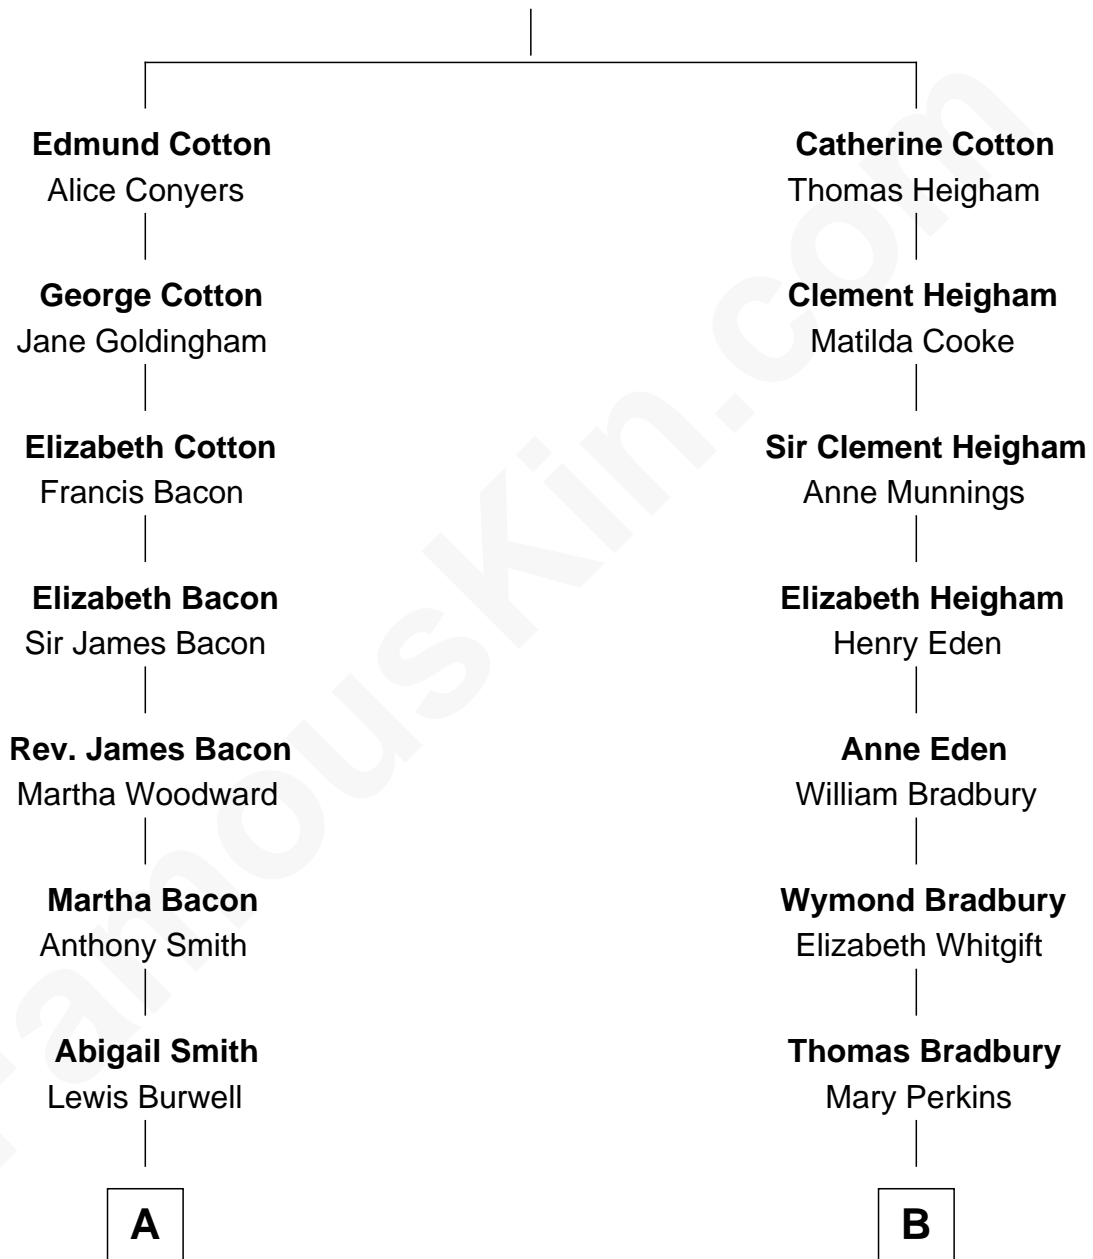

# FamousKin.com Relationship Chart of

**Edward Norton**

*Movie Actor*

17th cousin of

**Christopher Reeve**

*Movie Actor*

**William Cotton**

Alice Abbott

Edward Norton photo by [David Shankbone](#) ([CC BY 3.0](#))

Christopher Reeve photo by [Jbfranke](#) ([CC BY-SA 3.0](#))