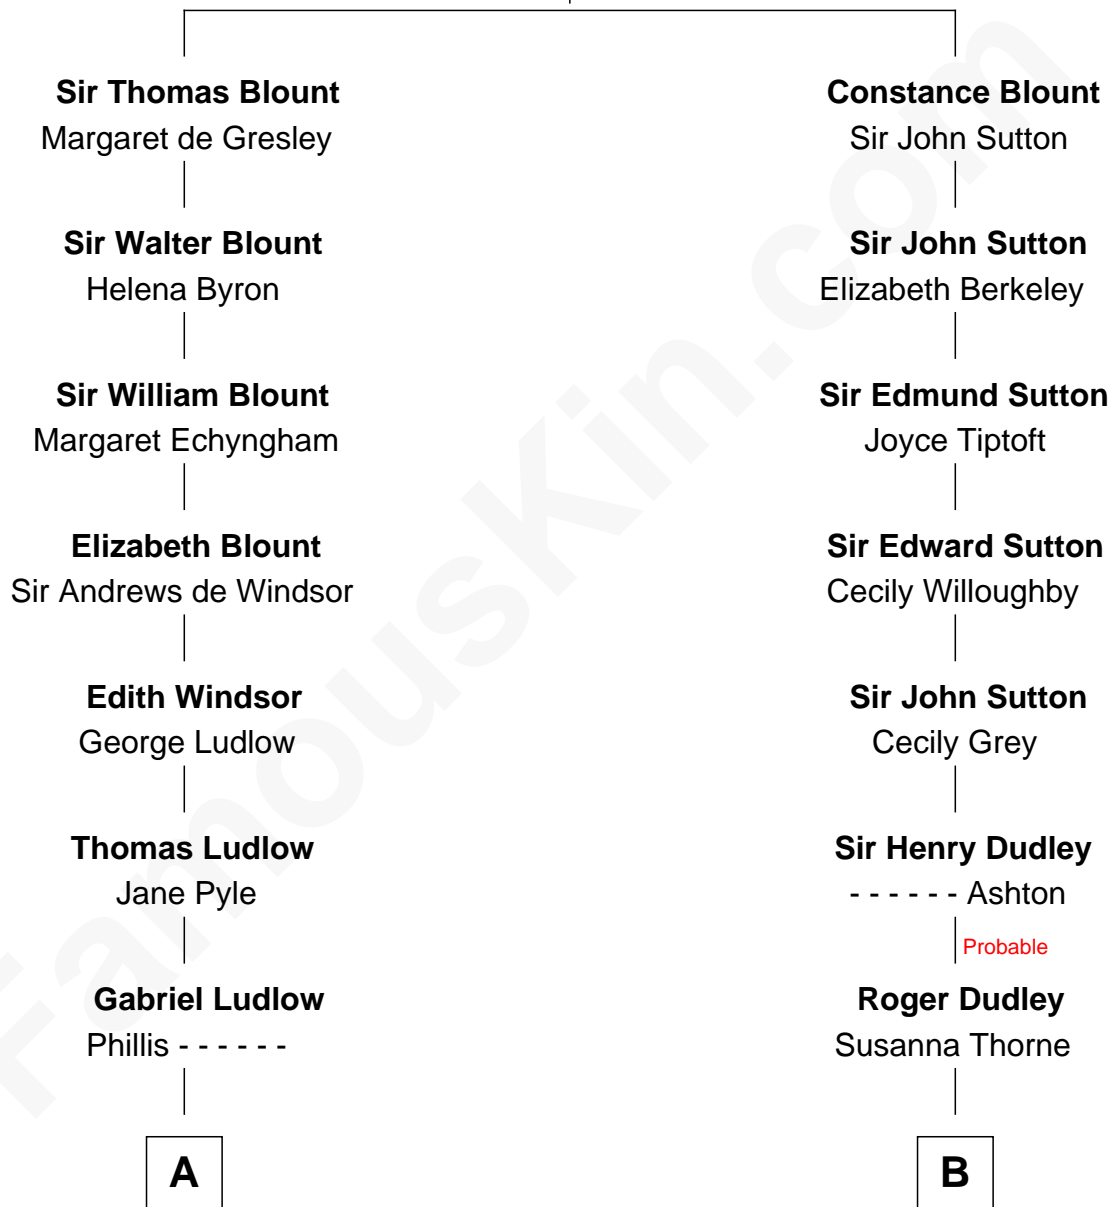

FamousKin.com

Relationship Chart of

Edward Norton

Movie Actor

15th cousin 3 times removed of

Colonel Robert Gould Shaw

U.S. Civil War leader of film "Glory" fame

Sir Walter Blount

Sancha de Ayala

C

Edward Mower Norton

Lydia Robinson Rouse

Edward Norton

Movie Actor

FamousKin.com