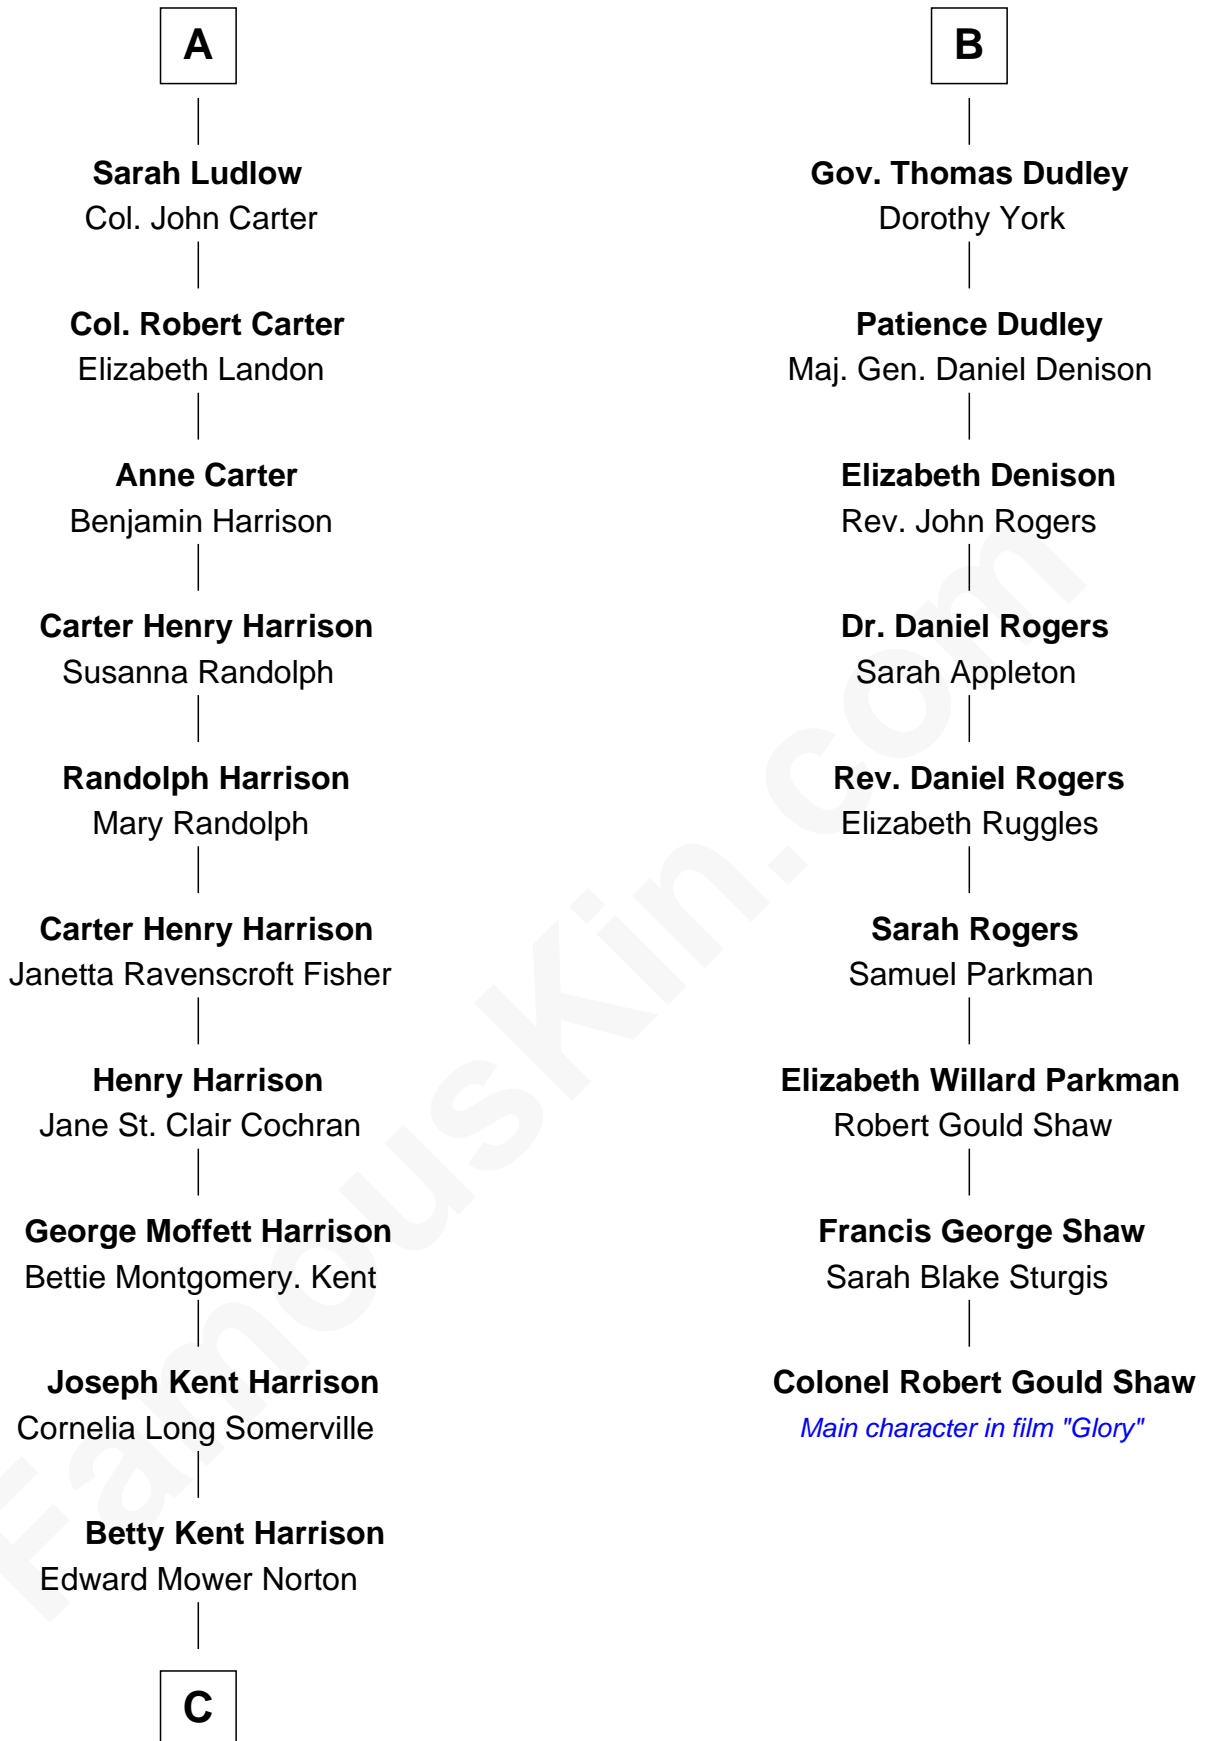

FamousKin.com

Relationship Chart of

Edward Norton

Movie Actor

15th cousin 3 times removed of

Colonel Robert Gould Shaw

U.S. Civil War leader of film "Glory" fame

Sir Walter Blount

Sancha de Ayala

C

Edward Mower Norton

Lydia Robinson Rouse

Edward Norton

Movie Actor

FamousKin.com